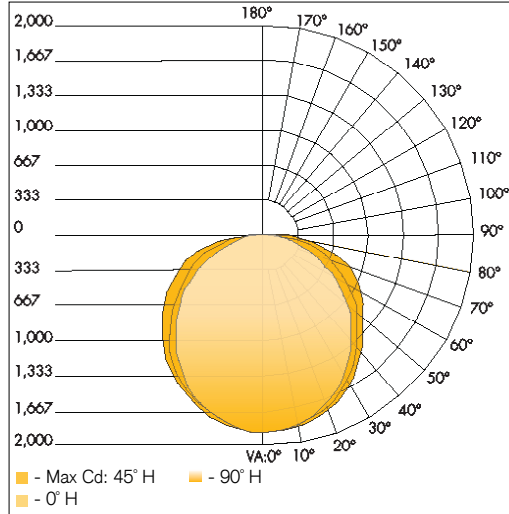

### B SIZE

22 2 x 2  
24 2 x 4

### (SIZE 24)

32 32W/4480<sup>1,2</sup>  
39 39W/5460<sup>1,2</sup>

<sup>4</sup> 5 Year Warranty is Standard unless specified

**Dimensions**

|       | Length | Width  | Depth |
|-------|--------|--------|-------|
| 2 x 2 | 23.78" | 23.78" | 3.62" |
| 2 x 4 | 47.71" | 23.78" | 3.62" |

**Photometrics**

Polar Graph - 2x2 35W 4000K

Delivered Lumens: 4409  
 CRI: 85

Polar Graph - 2x4 46W 4000K

Delivered Lumens: 5770  
 CRI: 85

**Close-Up View**