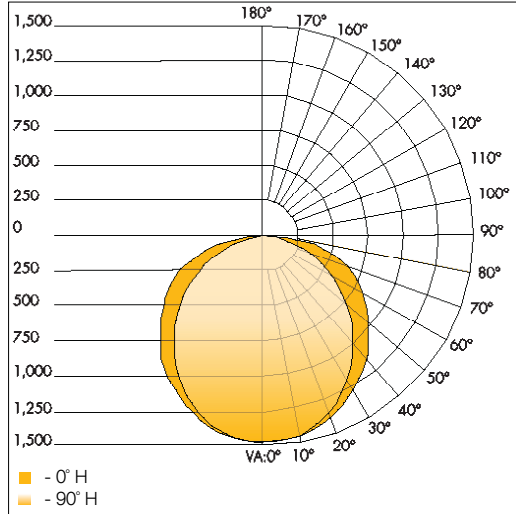

### (SIZE 24)

32 32W/4480<sup>1,2</sup>  
39 39W/5460<sup>1,2</sup>

<sup>4</sup> 5 Year Warranty is Standard unless specified

**Dimensions**

|       | Length | Width  | Depth |
|-------|--------|--------|-------|
| 2 x 2 | 23.78" | 23.78" | 3.62" |
| 2 x 4 | 47.71" | 23.78" | 3.62" |

**Photometrics**

Polar Graph - 2x2 35W 4000K

Delivered Lumens: 4409  
 CRI: 85

Polar Graph - 2x4 46W 4000K

Delivered Lumens: 5770  
 CRI: 85

**Close-Up View**