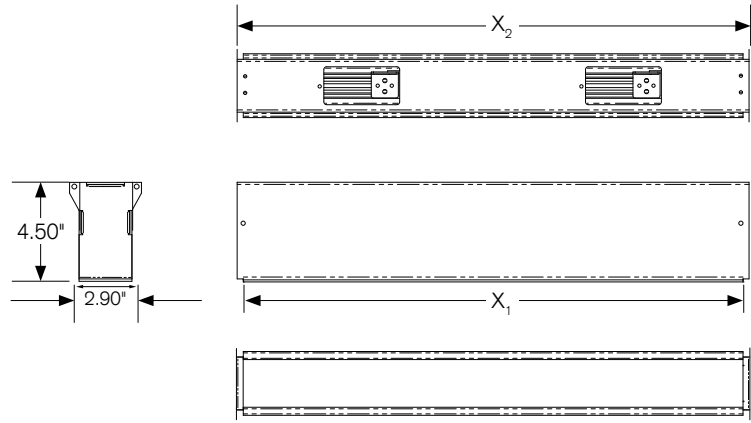

- ¹ See below for Ordering Codes on 24 Specialized Finishes. Example "07"
- ² Please Note: All orders under 25 linear feet will require a one-time set up charge. Please consult factory for charge.
- ³ All finishes are textured unless specified otherwise by the customer
- ⁴ Fixture standard
- ⁵ See page 3 for more information
- ⁶ 1% Dimming when ordered with Bluetooth
- ⁷ Not Available for 2' Direct Fixture
- ⁸ Not Available for 3' Direct Fixture
- ⁹ 5 Year Warranty is Standard unless specified

Dimensions

	2	3	4	6	8
X₁	23.7"	35.7"	47.7"	71.7"	95.7"
X₂	23"	35"	47"	71"	95"

Specialized Colors

A-Classic

	01	Natural Aluminum	RAL #7035
	02	Silver Bullet	RAL #7038
	03	Raven	RAL #9005
	04	Crystal White	RAL #9010
	05	Macademia	RAL #9003
	06	Hampden	RAL #9001
	07	London	RAL #7044

B-Urban

	08	Urban Native	RAL #8025
	09	Military Green	RAL #6011
	10	Carmin	RAL #8028
	11	Chocolate Spice	RAL #8017
	12	Asher Grey	RAL #7004
	13	Tech Grey	RAL #7016
	14	Slate	RAL #7031
	15	Mason	RAL #7039

C-Fresh

	16	Violet Dreams	RAL #4006
	17	Sangria Sunset	RAL #2004
	18	Deep Pink	RAL #4010
	19	Ruby Red	RAL #3027
	20	Island Skye	RAL #6027
	21	Sophia	RAL #5015
	22	Antique Spring	RAL #6019
	23	Daisy	RAL #1018
	24	Gun Metal	RAL #7024

Please Note: All orders under 25 linear feet will require a one-time set up charge. Please consult factory for charge.