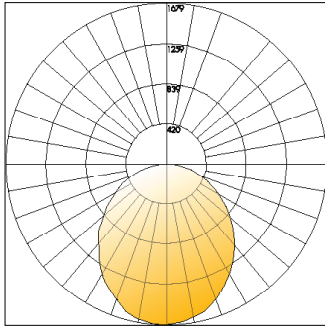

Photometrics

Polar Graph - 4' High Output 4000K

Delivered Lumens: 4640
CRI: 97

Direct (Down) Lumen Chart:

OUTPUT SELECTION	LOW	MEDIUM	HIGH
NOMINAL WATTAGE	6W/ft	9W/ft	12W/ft
LUMENS PER FOOT	456	855	928
2' LENGTH			
System Wattage	12.00	18.00	24.00
Lumen Output	912	1700	1856
3' LENGTH			
System Wattage	18.00	27.00	36.00
Lumen Output	1368	2550	2784
4' LENGTH			
System Wattage	24.00	36.00	48.00
Lumen Output	1824	3400	3700
6' LENGTH			
System Wattage	36.00	54.00	72.00
Lumen Output	2736	5100	5568
8' LENGTH			
System Wattage	48.00	72.00	96.00
Lumen Output	3648	6800	7400

Lumen values shown are for 4000K models. For other color temperatures, use the below multipliers:
2700K: 0.85, 3000K: 0.90, 3500K: 0.95