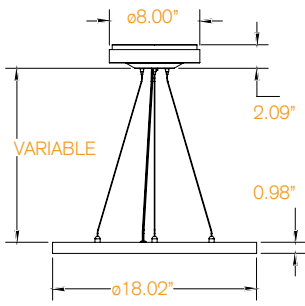

Features

PERFORMANCE

- Delivers up to 6240 lumens, up to 109 lm/W
- 3-Way adjustable LED driver provides field adjustable light output (default settings noted on Page 2 lumen chart)

PHYSICAL

- Sizes: 18", 24", and 36" diameters
- Driver box: White, CRS cylinder that mounts directly to an 4"

Ordering Information

A FIXTURE SERIES

CR Circa Luminaire

B DIAMETER

18	18" (30W) ¹
24	24" (40W) ¹
36	36" (60W) ¹

C MOUNTING STYLE

P Pendant Mount

D CCT

² Not available for 36"

Dimensions

Size 18"

Size 24"

Size 36"

Photometrics

Coefficients of Utilization
Effective Floor Cavity Reflectance: 20%

RCC %:	80				70				50				30				10				0	
RW %:	70	50	30	0	70	50	30	0	50	30	20	0	50	30	20	0	50	30	20	0	0	
RCR: 0	1.19	1.19	1.19	1.19	1.16	1.16	1.16	1.00	1.11	1.11	1.11	1.06	1.06	1.06	1.02	1.02	1.02	1.00	1.00	1.00	1.00	1.00
1	1.10	1.06	1.03	1.00	1.08	1.04	1.01	.88	1.00	.97	.95	.96	.94	.92	.93	.91	.89	.87	.87	.87	.87	.87
2	1.02	.95	.89	.84	.99	.93	.87	.77	.89	.85	.81	.86	.82	.79	.83	.80	.77	.75	.75	.75	.75	.75
3	.94	.85	.77	.72	.92	.83	.76	.67	.80	.75	.70	.78	.73	.69	.75	.71	.68	.66	.66	.66	.66	.66
4	.87	.76	.68	.62	.85	.75	.67	.59	.72	.66	.61	.70	.65	.60	.68	.63	.59	.57	.57	.57	.57	.57
5	.80	.69	.61	.55	.78	.68	.60	.52	.66	.59	.54	.64	.58	.53	.62	.57	.53	.51	.51	.51	.51	.51
6	.75	.63	.54	.48	.73	.62	.54	.47	.60	.53	.48	.58	.52	.47	.57	.51	.47	.45	.45	.45	.45	.45
7	.70	.57	.49	.43	.68	.56	.49	.42	.55	.48	.43	.53	.47	.43	.52	.47	.42	.41	.41	.41	.41	.41
8	.65	.52	.45	.39	.64	.52	.44	.38	.51	.44	.39	.49	.43	.39	.48	.43	.38	.37	.37	.37	.37	.37
9	.61	.48	.41	.36	.60	.48	.40	.35	.47	.40	.35	.46	.40	.35	.45	.39	.35	.33	.33	.33	.33	.33
10	.57	.45	.37	.32	.56	.44	.37	.32	.43	.37	.32	.43	.36	.32	.42	.36	.32	.30	.30	.30	.30	.30