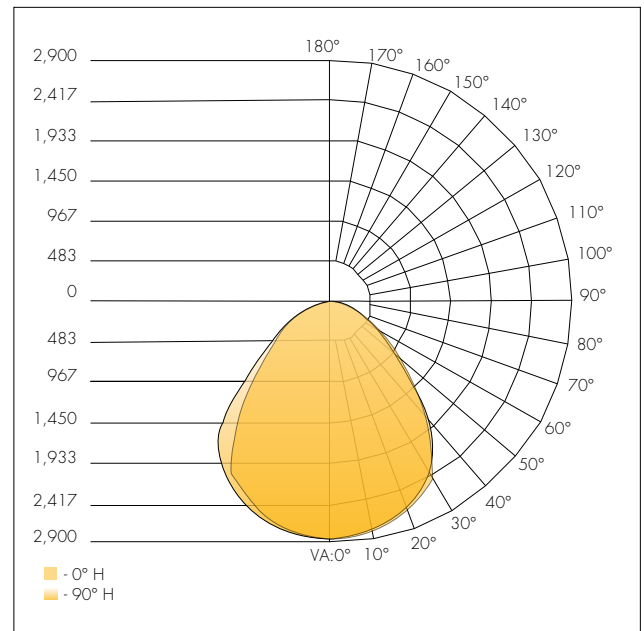

Model 36" 60W 3500K

Delivered Lumens: 6,116
CRI: 85