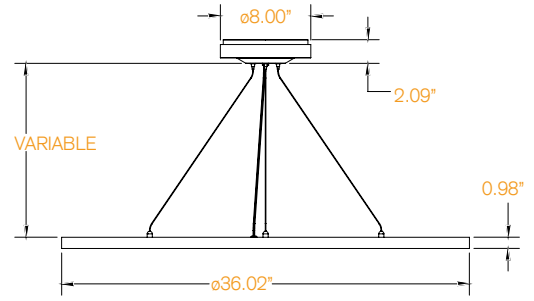

Features

PERFORMANCE

- Delivers up to 6240 lumens, up to 109 lm/W
- 3-Way adjustable LED driver provides field adjustable light output (default settings noted on Page 2 lumen chart)

PHYSICAL

- Sizes: 18", 24", and 36" diameters
- Driver box: White, CRS cylinder that mounts directly to an 4"

² Not available for 36"

Dimensions

Size 18"

Size 24"

Size 36"

Photometrics

Coefficients of Utilization
Effective Floor Cavity Reflectance: 20%

RCC %:	80				70				50				30				10				0	
RW %:	70	50	30	0	70	50	30	0	50	30	20	0	50	30	20	0	50	30	20	0	0	
RCR: 0	1.19	1.19	1.19	1.19	1.16	1.16	1.16	1.00	1.11	1.11	1.11	1.06	1.06	1.06	1.02	1.02	1.02	1.00	1.00	1.00	1.00	1.00
1	1.10	1.06	1.03	1.00	1.08	1.04	1.01	.88	1.00	.97	.95	.96	.94	.92	.93	.91	.89	.87	.87	.87	.87	.87
2	1.02	.95	.89	.84	.99	.93	.87	.77	.89	.85	.81	.86	.82	.79	.83	.80	.77	.75	.75	.75	.75	.75
3	.94	.85	.77	.72	.92	.83	.76	.67	.80	.75	.70	.78	.73	.69	.75	.71	.68	.66	.66	.66	.66	.66
4	.87	.76	.68	.62	.85	.75	.67	.59	.72	.66	.61	.70	.65	.60	.68	.63	.59	.57	.57	.57	.57	.57
5	.80	.69	.61	.55	.78	.68	.60	.52	.66	.59	.54	.64	.58	.53	.62	.57	.53	.51	.51	.51	.51	.51
6	.75	.63	.54	.48	.73	.62	.54	.47	.60	.53	.48	.58	.52	.47	.57	.51	.47	.45	.45	.45	.45	.45
7	.70	.57	.49	.43	.68	.56	.49	.42	.55	.48	.43	.53	.47	.43	.52	.47	.42	.41	.41	.41	.41	.41
8	.65	.52	.45	.39	.64	.52	.44	.38	.51	.44	.39	.49	.43	.39	.48	.43	.38	.37	.37	.37	.37	.37
9	.61	.48	.41	.36	.60	.48	.40	.35	.47	.40	.35	.46	.40	.35	.45	.39	.35	.33	.33	.33	.33	.33
10	.57	.45	.37	.32	.56	.44	.37	.32	.43	.37	.32	.43	.36	.32	.42	.36	.32	.30	.30	.30	.30	.30

Zonal Lumen Summary

Zone	Lumens	%Lamp	%Luminaire
0-30	2,205.9	36.1%	36.1%
0-40	3,544.4	57.9%	57.9%
0-60	5,365.6	87.7%	87.7%
60-90	750.8	12.3%	12.3%
0-90	6,116.4	100%	100%

Lumen Chart:

4000K Outputs	HIGH	MID	LOW
18" DIAMETER			
Set at 30W default	N/A	30W / 3150	20W / 2120
24" DIAMETER			
Set at 40W default	40W / 4160	30W / 3150	20W / 2120
36" DIAMETER			
Set at 60W default	60W / 6240	50W / 5250	40W / 4240