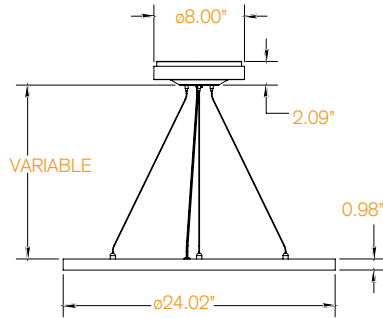

Features

PERFORMANCE

- Delivers up to 6240 lumens, up to 109 lm/W
- 3-Way adjustable LED driver provides field adjustable light output (default settings noted on Page 2 lumen chart)

PHYSICAL

- Sizes: 18", 24", and 36" diameters
- Driver box: White, CRS cylinder that mounts directly to an 4"

Ordering Information

A FIXTURE SERIES

CR Circa Luminaire

B DIAMETER

18	18" (30W) ¹
24	24" (40W) ¹
36	36" (60W) ¹

C MOUNTING STYLE

P Pendant Mount

D CCT

² Not available for 36"

Dimensions

Size 18"

Size 24"

Size 36"

Photometrics

Coefficients of Utilization
Effective Floor Cavity Reflectance: 20%

RCC %:	80				70				50				30				10				0	
RW %:	70	50	30	0	70	50	30	0	50	30	20	0	50	30	20	0	50	30	20	0	0	
RCR: 0	1.19	1.19	1.19	1.19	1.16	1.16	1.16	1.00	1.11	1.11	1.11	1.06	1.06	1.06	1.02	1.02	1.02	1.00	1.00	1.00	1.00	1.00
1	1.10	1.06	1.03	1.00	1.08	1.04	1.01	.88	1.00	.97	.95	.96	.94	.92	.93	.91	.89	.87	.87	.87	.87	.87
2	1.02	.95	.89	.84	.99	.93	.87	.77	.89	.85	.81	.86	.82	.79	.83	.80	.77	.75	.75	.75	.75	.75
3	.94	.85	.77	.72	.92	.83	.76	.67	.80	.75	.70	.78	.73	.69	.75	.71	.68	.66	.66	.66	.66	.66
4	.87	.76	.68	.62	.85	.75	.67	.59	.72	.66	.61	.70	.65	.60	.68	.63	.59	.57	.57	.57	.57	.57
5	.80	.69	.61	.55	.78	.68	.60	.52	.66	.59	.54	.64	.58	.53	.62	.57	.53	.51	.51	.51	.51	.51
6	.75	.63	.54	.48	.73	.62	.54	.47	.60	.53	.48	.58	.52	.47	.57	.51	.47	.45	.45	.45	.45	.45
7	.70	.57	.49	.43	.68	.56	.49	.42	.55	.48	.43	.53	.47	.43	.52	.47	.42	.41	.41	.41	.41	.41
8	.65	.52	.45	.39	.64	.52	.44	.38	.51	.44	.39	.49	.43	.39	.48	.43	.38	.37	.37	.37	.37	.37
9	.61	.48	.41	.36	.60	.48	.40	.35	.47	.40	.35	.46	.40	.35	.45	.39	.35	.33	.33	.33	.33	.33
10	.57	.45	.37	.32	.56	.44	.37	.32	.43	.37	.32	.43	.36	.32	.42	.36	.32	.30	.30	.30	.30	.30