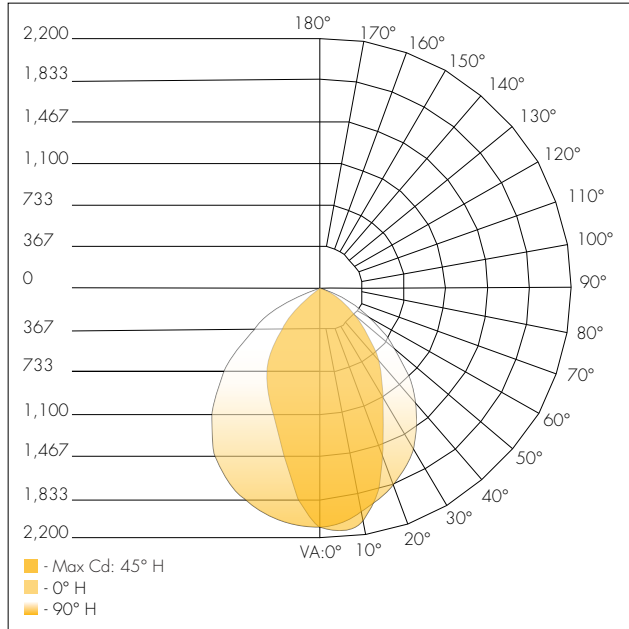

<b>F</b> FINISH	BZ Bronze
<b>G</b> OPTIONS	T Push Button Photocell

<sup>1</sup> Delivered lumens (4000K) - For 5000K multiply by 1.03  
<sup>2</sup> DLC Listed

Dimensions

	Inches
X <sub>1</sub>	9.45
X <sub>2</sub>	6.30
X <sub>3</sub>	5.31
X <sub>4</sub>	9.84

Photometrics

Model 50W 4000K

Isolux Plot

Flood Summary

	Efficiency	Lumens	Horizontal Spread	Vertical Spread
Field (10%)	97%	5,083.0	122	86.1
Beam (50%)	68.6%	3,596.7	83.7	63.9
Total:	99.8%	5,227.7		

Mounting Options