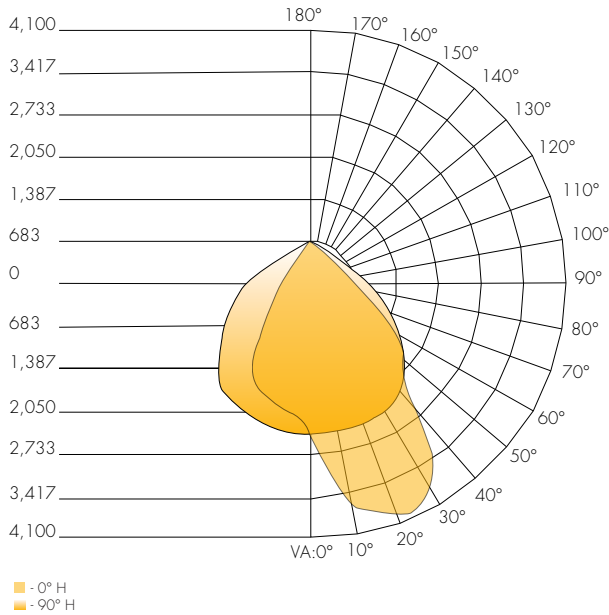

CRI:	70+
CCT:	4000K, 5000K
Dimming:	Available with 0-10V inputs dimming down to 10%
Operating Temperature:	-40°C to +40°C Ambient
Projected Lifetime:	160,000 Hours (L70); 95,000 Hours (L80)
Power Factor:	> 0.95
Total Harmonic Distortion:	< 15%
IP Rating:	IP65

©2018 Deco Lighting, www.getdeco.com T: (800) 613-DECO F: (310) 366-6855
Rev Date: 02/20/18 #3

Photometric Data

50W 4000K

Polar Candela Distribution

Isolux Plot

Flood Summary

	Efficiency	Lumens	Horizontal Spread	Vertical Spread
Field (10%)	97%	5,083.0	122	86.1
Beam (50%)	68.6%	3,596.7	83.7	63.9
Total:	99.8%	5,227.7		