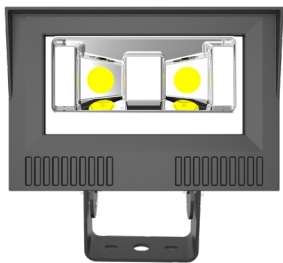

### Description

The functional and aesthetically pleasing D208-LED is ideal for buildings, backyards, parks, signs, sports fields, and other general applications where flood lighting may come into use. Also suitable for accent, facade, landscape, parking lot, pathway, recreation, retail and security lighting.

<b>F</b> FINISH	BZ Bronze
<b>G</b> OPTIONS	T Push Button Photocell

<sup>1</sup> Delivered lumens (4000K) - For 5000K multiply by 1.03  
<sup>2</sup> DLC Listed

Dimensions

	Inches
X <sub>1</sub>	9.45
X <sub>2</sub>	6.30
X <sub>3</sub>	5.31
X <sub>4</sub>	9.84

Photometrics

Model 50W 4000K

Isolux Plot

Flood Summary

	Efficiency	Lumens	Horizontal Spread	Vertical Spread
Field (10%)	97%	5,083.0	122	86.1
Beam (50%)	68.6%	3,596.7	83.7	63.9
Total:	99.8%	5,227.7		

Mounting Options

Yoke Mount

Front Side

Side View

Heavy Duty Adjustable Knuckle

Front Side

Side View