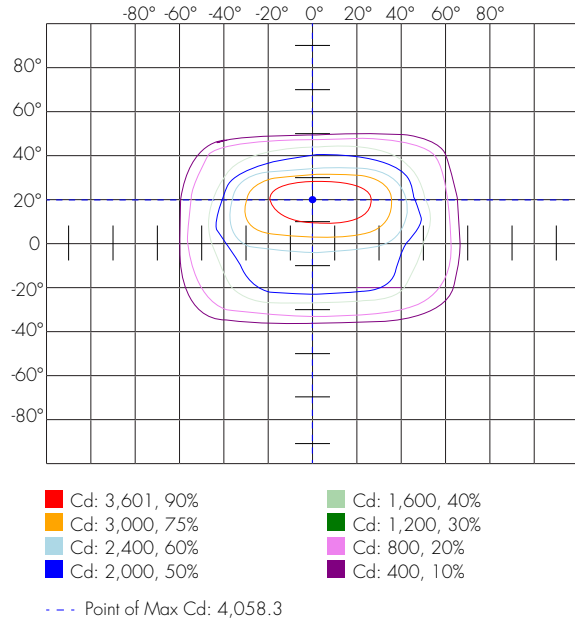

### Photometric Data

50W 4000K

Polar Candela Distribution

Isolux Plot