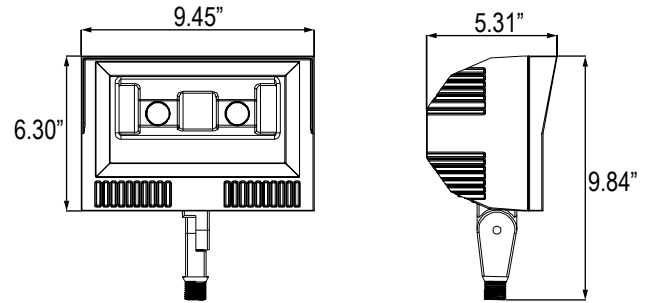

Job Information

Type:	
Catalog #:	
Project:	
Comments:	
Prepared by:	

Description

The functional and aesthetically pleasing D208-LED is ideal for buildings, backyards, parks, signs, sports fields, and other general applications where flood lighting may come into use. Also suitable for accent, facade, landscape, parking lot, pathway, recreation, retail and security lighting.

Features

- High pressure die-cast housing, anti-static powder painting.
- Highly thermal conductive material and high efficiency cooling system
- Efficient COB ensures excellent performance.
- ETL Listed; IP65 rated
- Weight: 8 lbs (50W)
- Wide Flood Beam: NEMA 6H x 5V
- 10-Year Limited Warranty

Ordering Information

Example: (D208-LED-50-40-U-HK-BZ)

D208-LED

Series	Wattage/Lumen	Color Temp.	Voltage	Mounting	Finish
Flood Light	50 50W/5240^{1,2}	40 4000K² 50 5000K²	U 122-277V	HK Heavy Duty Adjustable Knuckle YM Yoke Mount	BZ Bronze

¹ Delivered lumens (4000K) - For 5000K multiply by 1.03
² DLC Listed

Deco Lighting practices a program of continuous product development, and as a result product specifications change frequently. We reserve the right to change product specifications without notice. Contact Deco for the latest product information.

©2018 Deco Lighting, www.getdeco.com T: (800) 613-DECO F: (310) 366-6855
Rev Date: 02/20/18 #3

Digitize your light.®