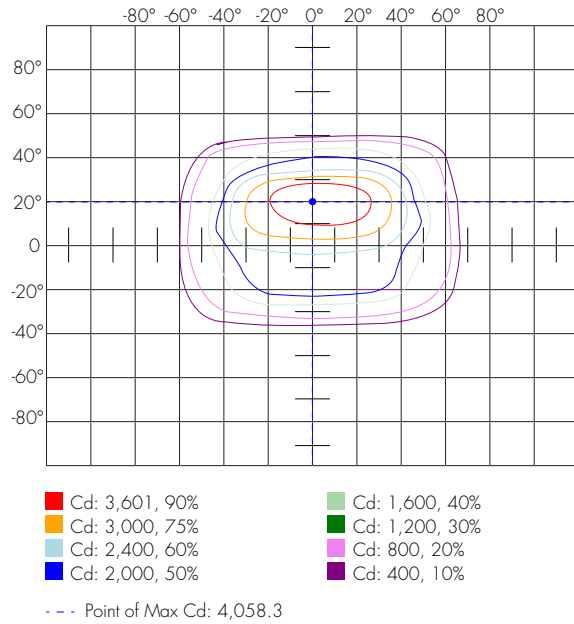

©2018 Deco Lighting, www.getdeco.com T: (800) 613-DECO F: (310) 366-6855
Rev Date: 02/20/18 #3

Photometric Data

50W 4000K

Polar Candela Distribution

Isolux Plot

Flood Summary

	Efficiency	Lumens	Horizontal Spread	Vertical Spread
Field (10%)	97%	5,083.0	122	86.1
Beam (50%)	68.6%	3,596.7	83.7	63.9
Total:	99.8%	5,227.7		