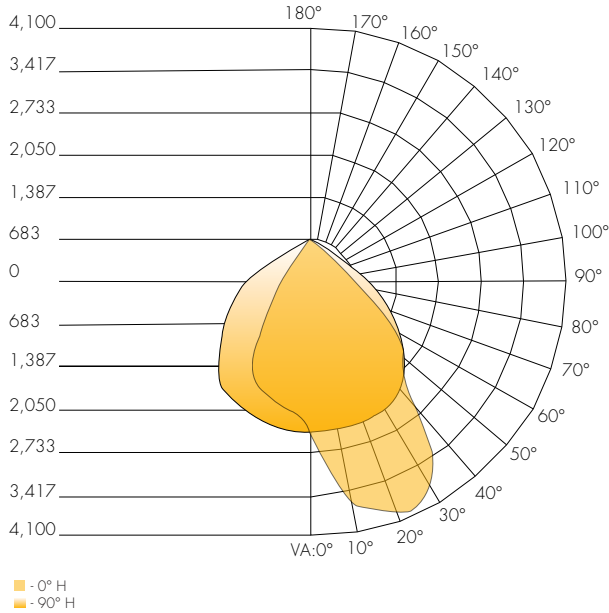

### Performance Data

CRI:	70+
CCT:	4000K, 5000K
Dimming:	Available with 0-10V inputs dimming down to 10%
Operating Temperature:	-40°C to +40°C Ambient
L70 Projected Lifetime:	100,000+ Hours
Power Factor:	> 0.95
Total Harmonic Distortion:	< 15%
IP Rating:	IP65

### Photometric Data

50W 4000K

Polar Candela Distribution

Isolux Plot