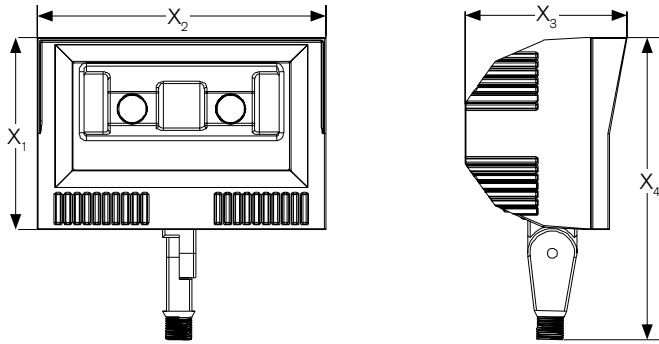

<b>F</b> FINISH	BZ Bronze
<b>G</b> OPTIONS	T Push Button Photocell

<sup>1</sup> Delivered lumens (4000K) - For 5000K multiply by 1.03  
<sup>2</sup> DLC Listed

Dimensions

	Inches
X <sub>1</sub>	9.45
X <sub>2</sub>	6.30
X <sub>3</sub>	5.31
X <sub>4</sub>	9.84