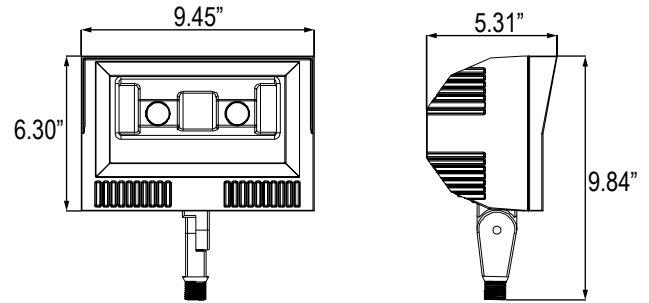

Job Information

Type:	
Catalog #:	
Project:	
Comments:	
Prepared by:	

Description

The functional and aesthetically pleasing D208-LED is ideal for buildings, backyards, parks, signs, sports fields, and other general applications where flood lighting may come into use. Also suitable for accent, facade, landscape, parking lot, pathway, recreation, retail and security lighting.

Features

- High pressure die-cast housing, anti-static powder painting.
- Highly thermal conductive material and high efficiency cooling system
- Efficient COB ensures excellent performance.
- ETL Listed; IP65 rated
- Weight: 8 lbs (50W)
- Wide Flood Beam: NEMA 6H x 5V
- 10-Year Limited Warranty

Ordering Information

Example: (D208-LED-50-40-U-HK-BZ-T)

D208-LED

Series	Wattage/Lumen	Color Temp.	Voltage	Mounting	Finish	Options³
Flood Light	50 50W/5240^{1,2}	40 4000K² 50 5000K²	U 122-277V	HK Heavy Duty Adjustable Knuckle YM Yoke Mount	BZ Bronze	T Push Button Photocell

¹ Delivered lumens (4000K) - For 5000K multiply by 1.03

² DLC Listed

³ Shipped separately

Deco Lighting practices a program of continuous product development, and as a result product specifications change frequently. We reserve the right to change product specifications without notice. Contact Deco for the latest product information.

©2018 Deco Lighting, www.getdeco.com T: (800) 613-DECO F: (310) 366-6855
Rev Date: 05/31/18 #4

Digitize your light.®