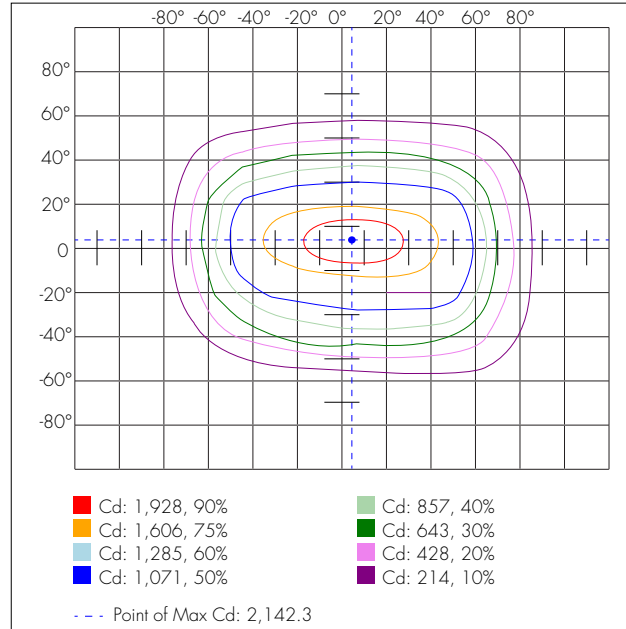

<b>F</b> FINISH	BZ Bronze
<b>G</b> OPTIONS	T Push Button Photocell

<sup>1</sup> Delivered lumens (4000K) - For 5000K multiply by 1.03  
<sup>2</sup> DLC Listed

Dimensions

	Inches
X <sub>1</sub>	9.45
X <sub>2</sub>	6.30
X <sub>3</sub>	5.31
X <sub>4</sub>	9.84

Photometrics

Model 50W 4000K

Isolux Plot

Flood Summary

	Efficiency	Lumens	Horizontal Spread	Vertical Spread
Field (10%)	97%	5,083.0	122	86.1
Beam (50%)	68.6%	3,596.7	83.7	63.9
Total:	99.8%	5,227.7		

Mounting Options