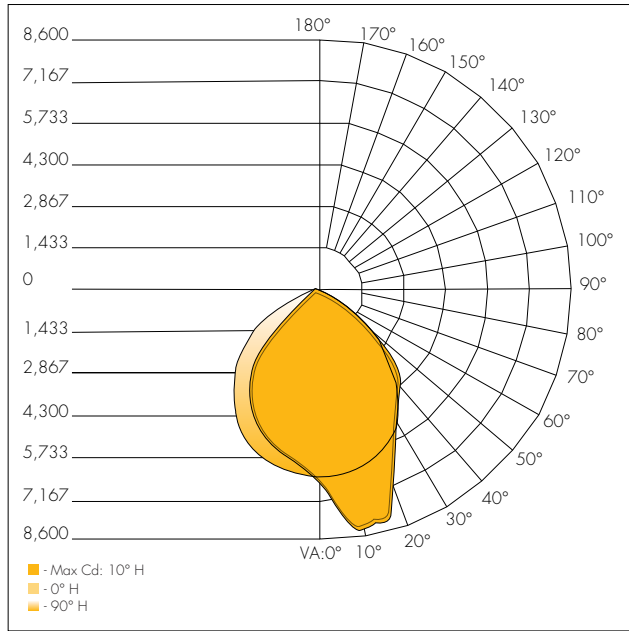

#### G OPTIONS

T Photocell (Twist Lock)<sup>3</sup>

<sup>1</sup> Delivered lumens (4000K) - For 5000K multiply by 1.03

<sup>2</sup> DLC Listed

<sup>3</sup> Shipped separately

Dimensions

Photometrics

Model 120W 4000K

Isolux Plot

Flood Summary

	Efficiency	Lumens	Horizontal Spread	Vertical Spread
Field (10%)	97.5%	12,801.6	126.6	109.3
Beam (50%)	63.8	8,382.3	85.5	75.8
Total:	99.8%	13,104.8		

Mounting Options

Yoke Mount

Slip Fitter

Front Side

Side View

Front Side

Side View

**Photocell**

Twist-lock photocell