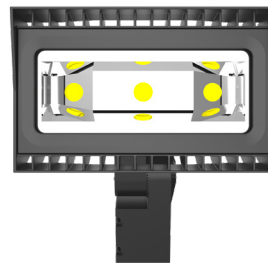

Isolux Plot

Flood Summary

	Efficiency	Lumens	Horizontal Spread	Vertical Spread
Field (10%)	97.5%	12,801.6	126.6	109.3
Beam (50%)	63.8	8,382.3	85.5	75.8
Total:	99.8%	13,104.8		

Mounting Options

Yoke Mount

Slip Fitter

Front Side

Side View

Front Side

Side View

**Photocell**

Twist-lock photocell