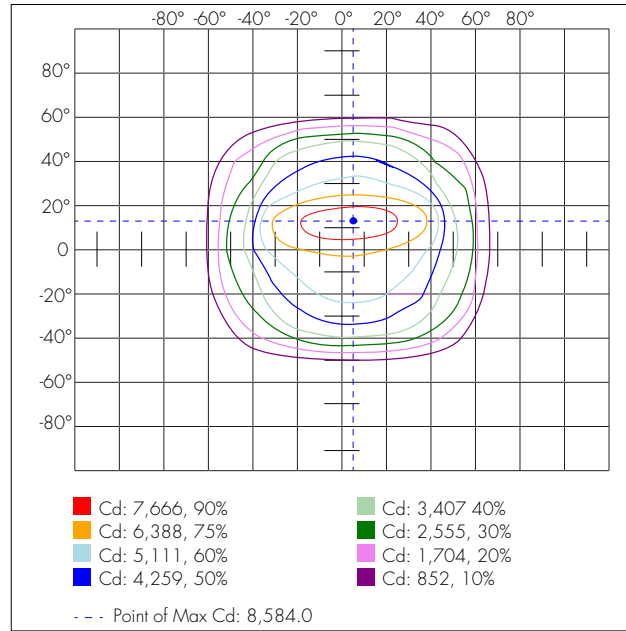

#### G OPTIONS

T Photocell (Twist Lock)<sup>3</sup>

<sup>1</sup> Delivered lumens (4000K) - For 5000K multiply by 1.03

<sup>2</sup> DLC Listed

<sup>3</sup> Shipped separately

Dimensions

Photometrics

Model 120W 4000K

Isolux Plot

Flood Summary

	Efficiency	Lumens	Horizontal Spread	Vertical Spread
Field (10%)	97.5%	12,801.6	126.6	109.3
Beam (50%)	63.8	8,382.3	85.5	75.8
Total:	99.8%	13,104.8		

Mounting Options

Yoke Mount

Slip Fitter