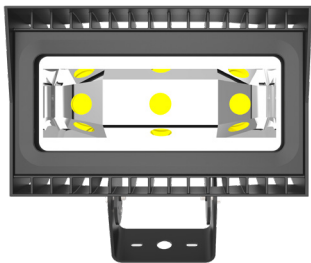

Isolux Plot

Flood Summary

	Efficiency	Lumens	Horizontal Spread	Vertical Spread
Field (10%)	97.5%	12,801.6	126.6	109.3
Beam (50%)	63.8	8,382.3	85.5	75.8
Total:	99.8%	13,104.8		

Mounting Options

Yoke Mount

Slip Fitter

Front Side

Side View

Front Side

Side View

**Photocell**

Twist-lock photocell