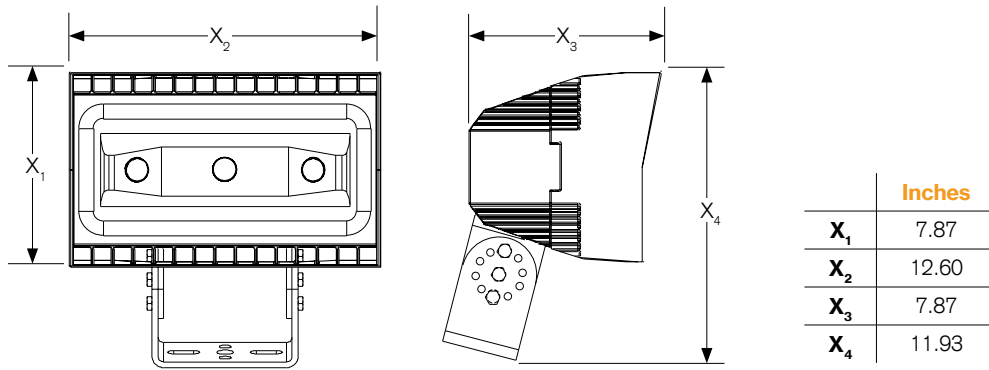

#### G OPTIONS

T Photocell (Twist Lock)<sup>3</sup>

<sup>1</sup> Delivered lumens (4000K) - For 5000K multiply by 1.03

<sup>2</sup> DLC Listed

<sup>3</sup> Shipped separately

Dimensions

Photometrics

Model 120W 4000K

Isolux Plot

Flood Summary

	Efficiency	Lumens	Horizontal Spread	Vertical Spread
Field (10%)	97.5%	12,801.6	126.6	109.3
Beam (50%)	63.8	8,382.3	85.5	75.8
Total:	99.8%	13,104.8		

Mounting Options

Yoke Mount

Slip Fitter