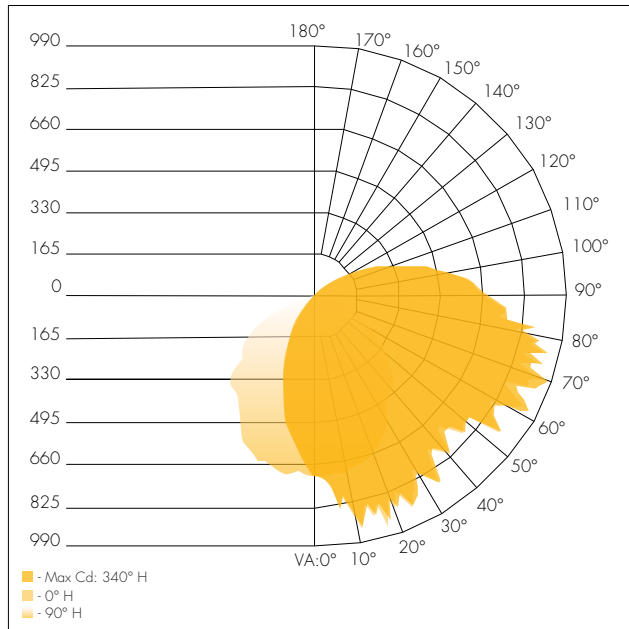

G Wire Guard

H Glare Shield

¹ Standard for fixture

² Delivered Lumens (5000K)

³ DLC Listed Model (see table on Page 3 for models currently listed)

⁴ Shipped separately

Dimensions

	Inches
X ₁	9.25
X ₂	8.75
X ₃	8.75

Photometrics

Model 30W 5000K

Isolux Plot

Zonal Lumen Summary

Zone	Lumens	% Luminaire
0-30	546.6	18.4%
0-40	872.3	29.3%
0-60	1,561.5	52.4%
60-90	952.2	32%
70-100	788.7	26.5%
90-120	393.9	13.2%
0-90	2,513.7	84.4%
90-180	464.7	15.6%
0-180	2,978.5	100%