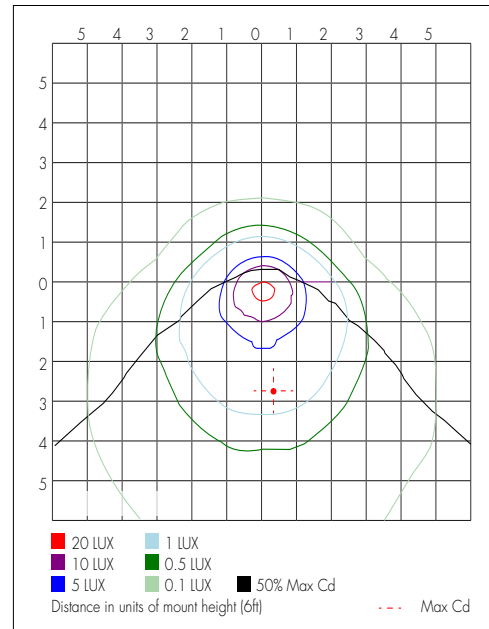

G Wire Guard

H Glare Shield

¹ Standard for fixture

² Delivered Lumens (5000K)

³ DLC Listed Model (see table on Page 3 for models currently listed)

⁴ Shipped separately

Dimensions

	Inches
X ₁	9.25
X ₂	8.75
X ₃	8.75

Photometrics

Model 30W 5000K

Isolux Plot

Zonal Lumen Summary

Zone	Lumens	% Luminaire
0-30	546.6	18.4%
0-40	872.3	29.3%
0-60	1,561.5	52.4%
60-90	952.2	32%
70-100	788.7	26.5%
90-120	393.9	13.2%
0-90	2,513.7	84.4%
90-180	464.7	15.6%
0-180	2,978.5	100%