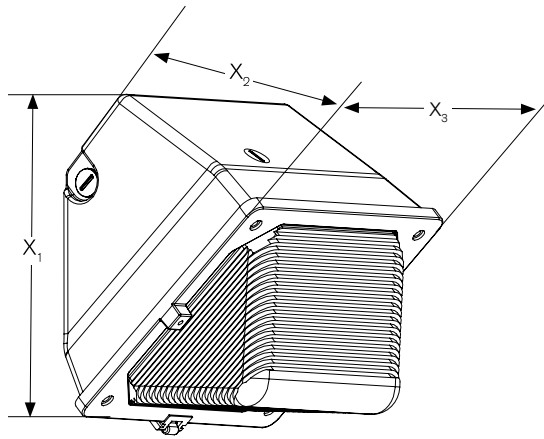

G Wire Guard

H Glare Shield

¹ Standard for fixture

² Delivered Lumens (5000K)

³ DLC Listed Model (see table on Page 3 for models currently listed)

⁴ Shipped separately

Dimensions

	Inches
X ₁	9.25
X ₂	8.75
X ₃	8.75