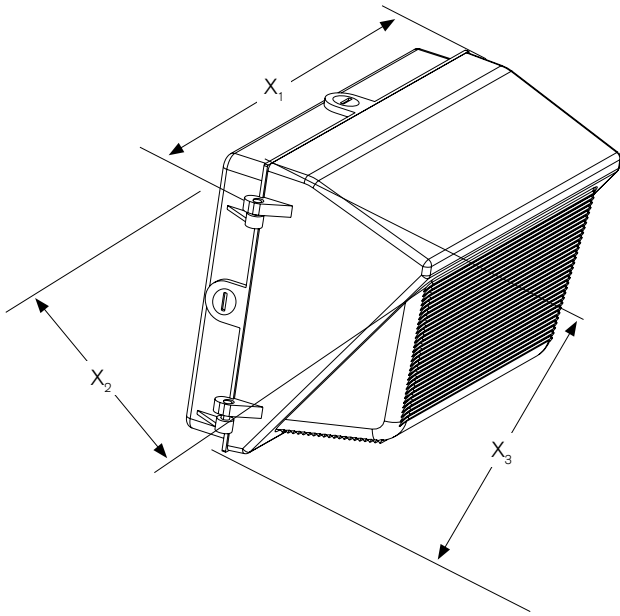

V Vandal Resistant Guard⁵

¹ Standard for fixture

² Contact factory for custom finish

³ Delivered Lumens (5000K)

⁴ DLC Listed Wattage (see Page 2 for models currently listed)

⁵ Shipped separately

Dimensions

	Inches
X ₁	14.25
X ₂	7.25
X ₃	9.00