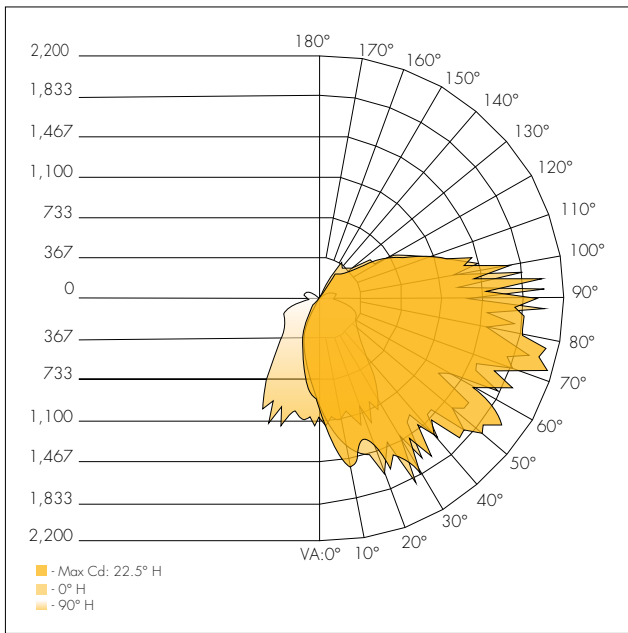

V Vandal Resistant Guard⁵

¹ Standard for fixture

² Contact factory for custom finish

³ Delivered Lumens (5000K)

⁴ DLC Listed Wattage (see Page 2 for models currently listed)

⁵ Shipped separately

Dimensions

	Inches
X ₁	14.25
X ₂	7.25
X ₃	9.00

Photometrics

Model 60W 5000K

Isofootcandle

Zonal Lumen Summary

Zone	Lumens	%Luminaire
0-30	882.6	14.5%
0-40	1,442.7	23.7%
0-60	2,621.3	43%
60-90	1,927.8	31.7%
70-100	1,835.2	30.1%
90-120	1,226.9	20.1%
0-90	4,549.1	74.7%
90-180	1,541.6	25.3%
0-180	6,090.7	100%

Lumen Output

Lumen Chart (5000K)

Nominal Wattage	5000K Lumens	Efficacy (lm/W)
60W	6100	103

*For 4000K lumen output, multiple values by a factor of 0.95

DLC Listed

	60W
4000K	X
5000K	X

Options

Full Cutoff Visor