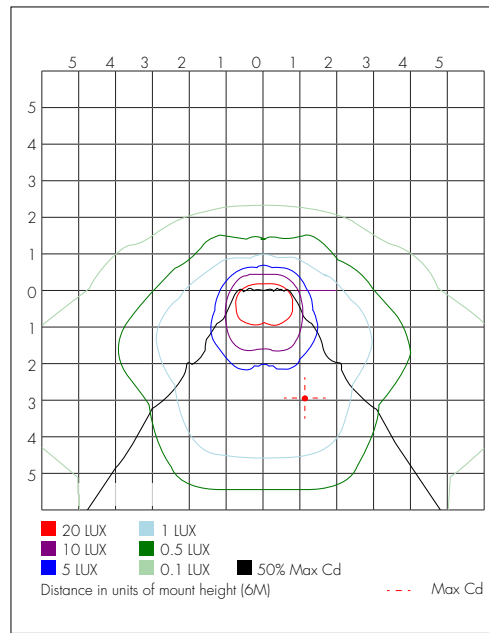

V Vandal Resistant Guard⁵

¹ Standard for fixture

² Contact factory for custom finish

³ Delivered Lumens (5000K)

⁴ DLC Listed Wattage (see Page 2 for models currently listed)

⁵ Shipped separately

Dimensions

	Inches
X ₁	14.25
X ₂	7.25
X ₃	9.00

Photometrics

Model 60W 5000K

Isofootcandle

Zonal Lumen Summary

Zone	Lumens	%Luminaire
0-30	882.6	14.5%
0-40	1,442.7	23.7%
0-60	2,621.3	43%
60-90	1,927.8	31.7%
70-100	1,835.2	30.1%
90-120	1,226.9	20.1%
0-90	4,549.1	74.7%
90-180	1,541.6	25.3%
0-180	6,090.7	100%