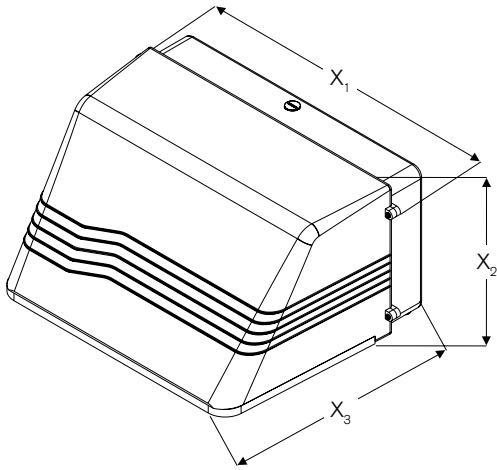

#### G OPTIONS

T	Photocell
E	Emergency
M	Motion Sensor

<sup>1</sup> Standard for fixture

<sup>2</sup> Contact factory for custom finish

<sup>3</sup> Delivered Lumens (5000K Type 3 Optics)

**Dimensions**

	Inches
<b>X<sub>1</sub></b>	18.25
<b>X<sub>2</sub></b>	9.125
<b>X<sub>3</sub></b>	13.75