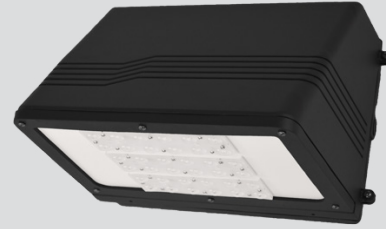

Client: _____ Order #: _____
Project Name: _____ Type: _____ Qty: _____

D420-LED

Large Trapezoidal Cutoff Wall

Performance Data

CRI

80+

CCT

3000K, 3500K, 4000K, 5000K

Projected Lifetime

100,000+ Hours (L70)

Dimming

0-10V dimming standard
100% down to 10%

Operating Temperature

-40°C to +55°C Ambient

UL Listed

Suitable for dry, damp, wet locations

DSKY Dark Sky Compliant	10 Yr Warranty Including Labor	USA Buy American Act Compliant

Description

The D420-LED large full cutoff wall pack offers a sleek design and cutoff performance with a wide range of uses. It delivers the lighting needed for the exteriors of retail buildings, businesses, walkways, underpasses or entrance doors. Dark Sky compliant when ordered at 3000K.

Features

- Heavy duty two piece, die cast aluminum housing.
- Dark Sky compliant when ordered at 3000K (no uplight)
- Silicone gasketing provides protection against moisture.
- Mounts directly to 3.5" octagon, or 4" square outlet box.
- .5" NPS tapped holes provided in three locations for surface conduit entry for optional photo control.
- Dark bronze powder coated finish for impact, corrosion and UV resistance.
- Integral cast-in aluminum hinges.
- Clear tempered glass lens is thermal and shock resistant.
- UL listed for wet locations.
- Can be used as an uplight for wall washing applications.

D420-LED

Ordering Information

A FIXTURE SERIES

D420-LED	Large Trapezoidal Cutoff Wall Pack

B WATTAGE/LUMENS

120	120W/15000³
150	150W/18750³
180	180W/22500³

C CCT

30	3000K
35	3500K
40	4000K
50	5000K¹

D VOLTAGE

U	120-277V
K	347-480V

E OPTICS

2	Type 2
3	Type 3
4	Type 4

F FINISH

Z	Bronze¹
B	Black
W	White
C	Custom²

G OPTIONS

T	Photocell
E	Emergency
M	Motion Sensor

¹ Standard for fixture

² Contact factory for custom finish

³ Delivered Lumens (5000K Type 3 Optics)