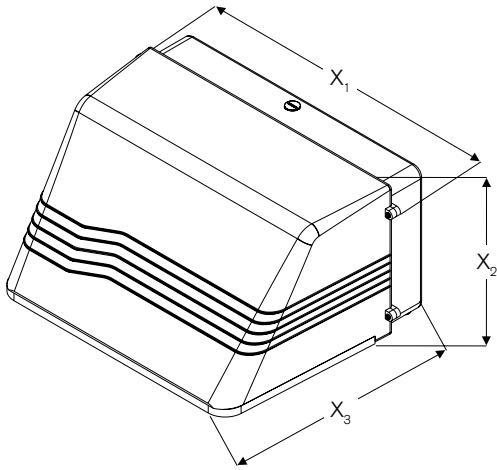

#### G OPTIONS

T	Photocell
M	Motion Sensor

<sup>1</sup> Standard for fixture

<sup>2</sup> Contact factory for custom finish

<sup>3</sup> Delivered Lumens (5000K Type 3 Optics)

Dimensions

	Inches
X <sub>1</sub>	18.25
X <sub>2</sub>	9.125
X <sub>3</sub>	13.75