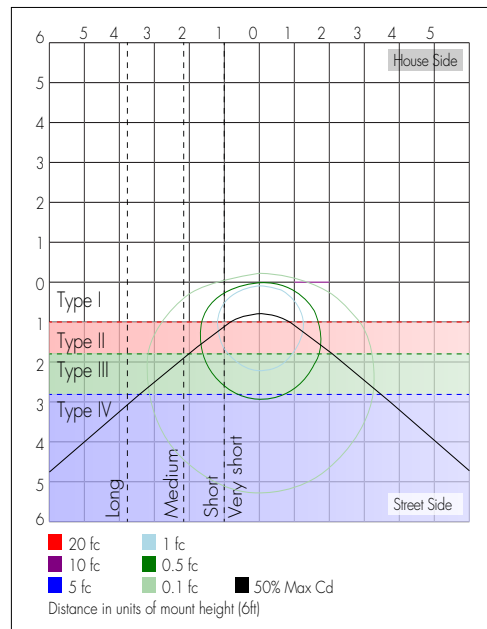

¹ Standard for fixture

² Contact factory for custom finish

³ Delivered Lumens (5000K)

⁴ Designed for Mounting Heights of 15ft or less

Dimensions

	Inches		
	Open	Cross	Eyelid
X ₁	12.50	12.50	12.50
X ₂	3.94	4.38	12.50

Photometrics (Open Guard)

Model 20W 5000K

Isofootcandle

Zonal Lumen Summary

Zone	Lumens	%Luminaire
0-30	44.9	2.7%
0-40	102.5	6.1%
0-60	317.1	18.9%
60-90	530.1	31.7%
70-100	566.6	33.8%
90-120	523.2	31.2%
0-90	847.2	50.6%
90-180	827.3	49.4%
0-180	1,674.5	100%

Photometrics (Cross Guard)

Model 20W 5000K

Isofootcandle

Zonal Lumen Summary

Zone	Lumens	%Luminaire
0-30	39.5	2.7%
0-40	90.2	6.1%
0-60	281.2	19.2%
60-90	471.6	32.1%
70-100	502.6	34.2%
90-120	459.1	31.3%
0-90	752.8	51.3%
90-180	715.4	48.7%
0-180	1,468.1	100%