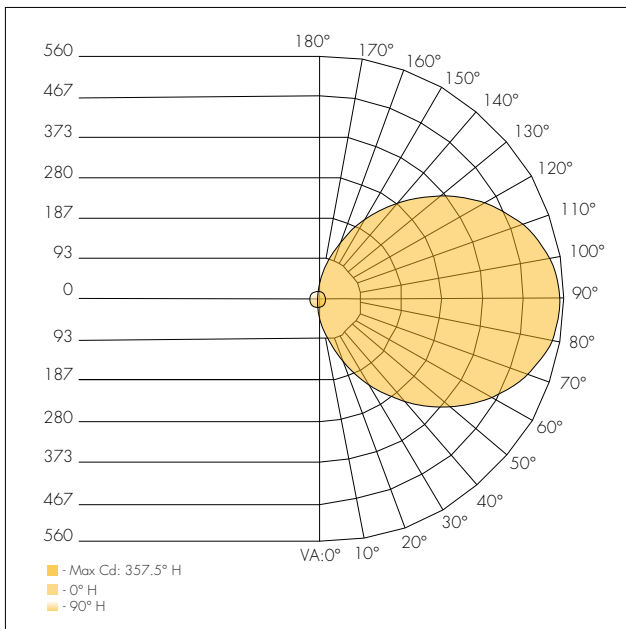

¹ Standard for fixture

² Contact factory for custom finish

³ Delivered Lumens (5000K)

⁴ Designed for Mounting Heights of 15ft or less

Dimensions

	Inches		
	Open	Cross	Eyelid
X ₁	12.50	12.50	12.50
X ₂	3.94	4.38	12.50

Photometrics (Open Guard)

Model 20W 5000K

Isofootcandle

Zonal Lumen Summary

Zone	Lumens	%Luminaire
0-30	44.9	2.7%
0-40	102.5	6.1%
0-60	317.1	18.9%
60-90	530.1	31.7%
70-100	566.6	33.8%
90-120	523.2	31.2%
0-90	847.2	50.6%
90-180	827.3	49.4%
0-180	1,674.5	100%

Photometrics (Cross Guard)

Model 20W 5000K

Isofootcandle

Zonal Lumen Summary

Zone	Lumens	%Luminaire
0-30	39.5	2.7%
0-40	90.2	6.1%
0-60	281.2	19.2%
60-90	471.6	32.1%
70-100	502.6	34.2%
90-120	459.1	31.3%
0-90	752.8	51.3%
90-180	715.4	48.7%
0-180	1,468.1	100%

Photometrics (Eyelid Guard)

Model 20W 5000K

Isofootcandle

Zonal Lumen Summary

Zone	Lumens	%Luminaire
0-30	55.6	3.8%
0-40	118.6	8.1%
0-60	336.0	22.9%
60-90	492.9	33.6%
70-100	510.5	34.8%
90-120	437.2	29.8%
0-90	828.8	56.5%
90-180	637.9	43.5%
0-180	1,466.7	100%