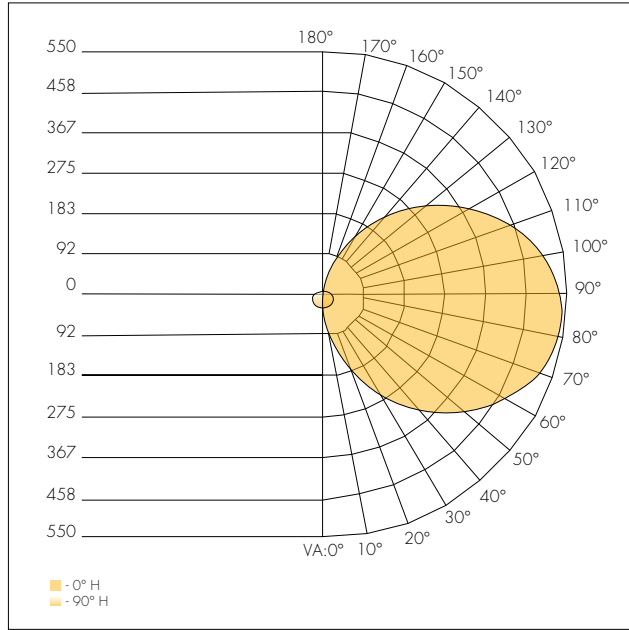

¹ Standard for fixture

² Contact factory for custom finish

³ Delivered Lumens (5000K)

⁴ Designed for Mounting Heights of 15ft or less

Dimensions

	Inches		
	Open	Cross	Eyelid
X ₁	12.50	12.50	12.50
X ₂	3.94	4.38	12.50

Photometrics (Open Guard)

Model 20W 5000K

Isofootcandle

Zonal Lumen Summary

Zone	Lumens	%Luminaire
0-30	44.9	2.7%
0-40	102.5	6.1%
0-60	317.1	18.9%
60-90	530.1	31.7%
70-100	566.6	33.8%
90-120	523.2	31.2%
0-90	847.2	50.6%
90-180	827.3	49.4%
0-180	1,674.5	100%

Photometrics (Cross Guard)

Model 20W 5000K

Isofootcandle

Zonal Lumen Summary

Zone	Lumens	%Luminaire
0-30	39.5	2.7%
0-40	90.2	6.1%
0-60	281.2	19.2%
60-90	471.6	32.1%
70-100	502.6	34.2%
90-120	459.1	31.3%
0-90	752.8	51.3%
90-180	715.4	48.7%
0-180	1,468.1	100%

Photometrics (Eyelid Guard)

Model 20W 5000K

Isofootcandle

Zonal Lumen Summary

Zone	Lumens	%Luminaire
0-30	55.6	3.8%
0-40	118.6	8.1%
0-60	336.0	22.9%
60-90	492.9	33.6%
70-100	510.5	34.8%
90-120	437.2	29.8%
0-90	828.8	56.5%
90-180	637.9	43.5%
0-180	1,466.7	100%