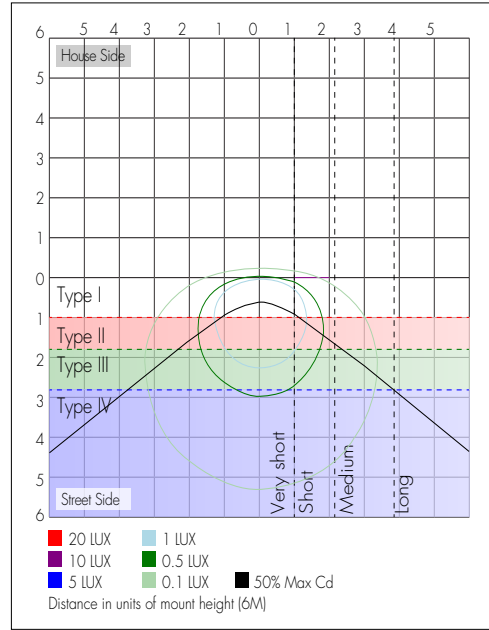

¹ Standard for fixture

² Contact factory for custom finish

³ Delivered Lumens (5000K)

⁴ Designed for Mounting Heights of 15ft or less

Dimensions

	Inches		
	Open	Cross	Eyelid
X ₁	12.50	12.50	12.50
X ₂	3.94	4.38	12.50

Photometrics (Open Guard)

Model 20W 5000K

Isofootcandle

Zonal Lumen Summary

Zone	Lumens	%Luminaire
0-30	44.9	2.7%
0-40	102.5	6.1%
0-60	317.1	18.9%
60-90	530.1	31.7%
70-100	566.6	33.8%
90-120	523.2	31.2%
0-90	847.2	50.6%
90-180	827.3	49.4%
0-180	1,674.5	100%

Photometrics (Cross Guard)

Model 20W 5000K

Isofootcandle

Zonal Lumen Summary

Zone	Lumens	%Luminaire
0-30	39.5	2.7%
0-40	90.2	6.1%
0-60	281.2	19.2%
60-90	471.6	32.1%
70-100	502.6	34.2%
90-120	459.1	31.3%
0-90	752.8	51.3%
90-180	715.4	48.7%
0-180	1,468.1	100%

Photometrics (Eyelid Guard)

Model 20W 5000K

Isofootcandle

Zonal Lumen Summary

Zone	Lumens	%Luminaire
0-30	55.6	3.8%
0-40	118.6	8.1%
0-60	336.0	22.9%
60-90	492.9	33.6%
70-100	510.5	34.8%
90-120	437.2	29.8%
0-90	828.8	56.5%
90-180	637.9	43.5%
0-180	1,466.7	100%