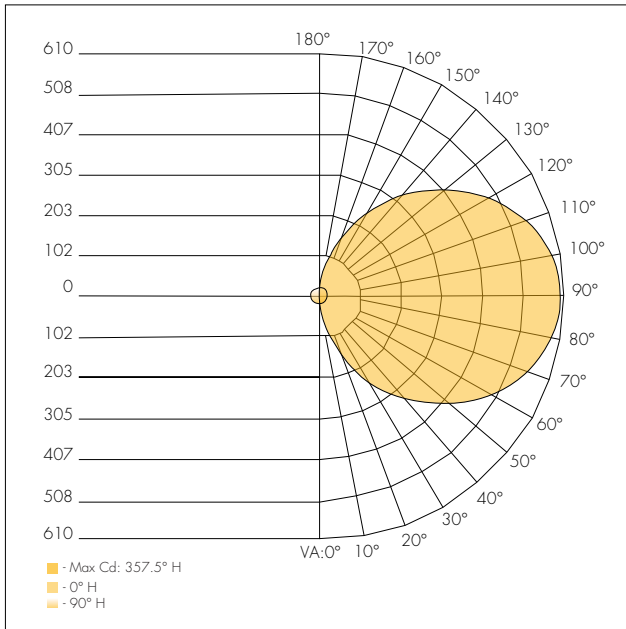

¹ Standard for fixture

² Contact factory for custom finish

³ Delivered Lumens (5000K)

⁴ Designed for Mounting Heights of 15ft or less

Dimensions

	Inches		
	Open	Cross	Eyelid
X ₁	12.50	12.50	12.50
X ₂	3.94	4.38	12.50

Photometrics (Open Guard)

Model 20W 5000K

Isofootcandle

Zonal Lumen Summary

Zone	Lumens	%Luminaire
0-30	44.9	2.7%
0-40	102.5	6.1%
0-60	317.1	18.9%
60-90	530.1	31.7%
70-100	566.6	33.8%
90-120	523.2	31.2%
0-90	847.2	50.6%
90-180	827.3	49.4%
0-180	1,674.5	100%