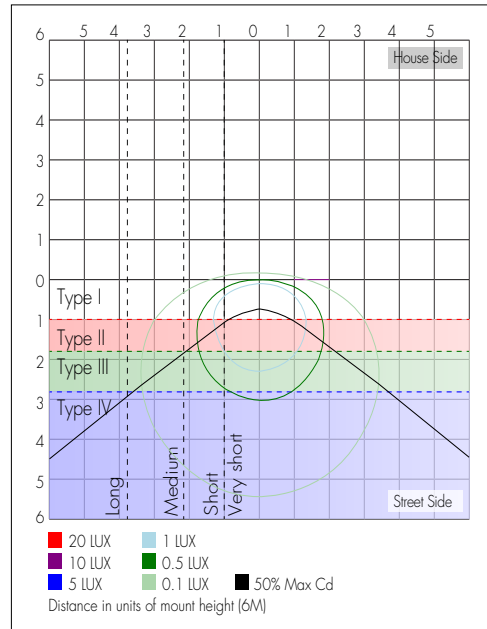

¹ Standard for fixture

² Contact factory for custom finish

³ Delivered Lumens (5000K)

⁴ Designed for Mounting Heights of 15ft or less

Dimensions

	Inches		
	Open	Cross	Eyelid
X ₁	12.50	12.50	12.50
X ₂	3.94	4.38	12.50

Photometrics (Open Guard)

Model 20W 5000K

Isofootcandle

Zonal Lumen Summary

Zone	Lumens	%Luminaire
0-30	44.9	2.7%
0-40	102.5	6.1%
0-60	317.1	18.9%
60-90	530.1	31.7%
70-100	566.6	33.8%
90-120	523.2	31.2%
0-90	847.2	50.6%
90-180	827.3	49.4%
0-180	1,674.5	100%