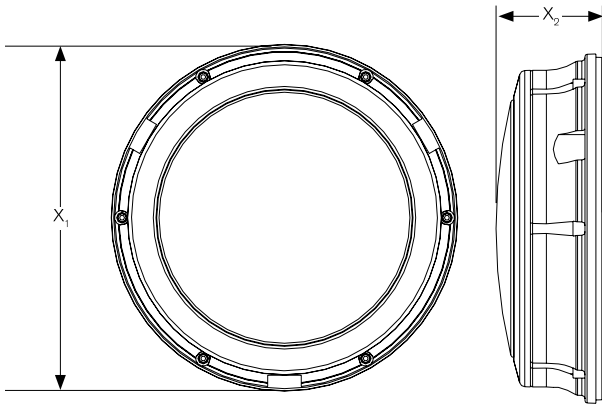

¹ Standard for fixture

² Contact factory for custom finish

³ Delivered Lumens (5000K)

⁴ Designed for Mounting Heights of 15ft or less

Dimensions

	Inches		
	Open	Cross	Eyelid
X ₁	12.50	12.50	12.50
X ₂	3.94	4.38	12.50