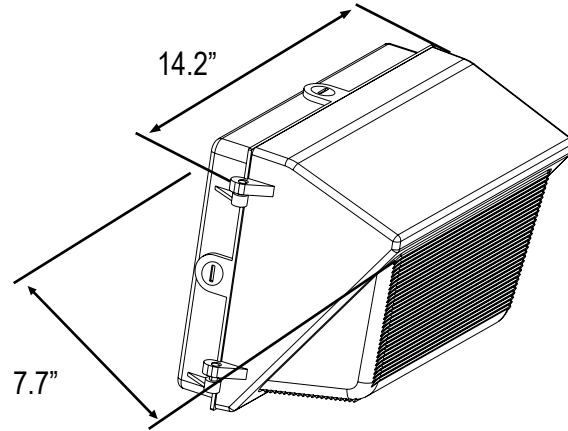

DECO® | LIGHTING

D470-LED

Medium Wall Pack

Job Information

Type:	
Catalog #:	
Project:	
Comments:	
Prepared by:	

Description

The D470-LED medium wall pack provides a durable and efficient exterior light source for any application with maximum performance and minimum maintenance. The D470-LED delivers up to 110 lumens per watt of energy-efficient performance paired with a traditional design.