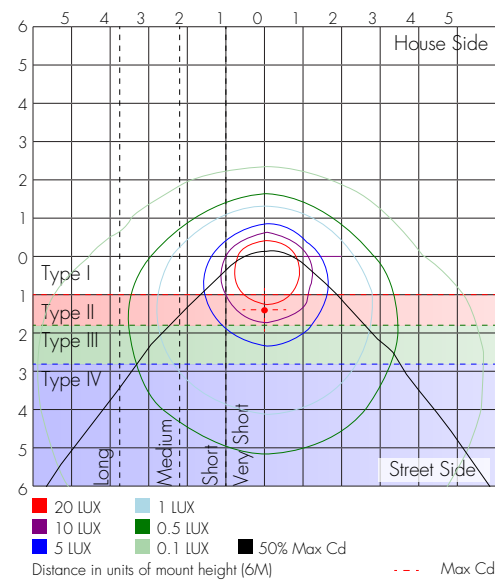

Photometric Data

40W 5000K

Polar Candela Distribution

Isolux Plot

Zonal Lumen Summary

Zone	Lumens	%Luminaire
0-30	547.1	11.7%
0-40	950.7	20.2%
0-60	2,015.3	42.9%
60-90	1,638.8	34.9%
70-100	1,504.0	32%
90-120	772.6	16.5%
0-90	3,654.1	77.8%
90-180	1,041.0	22.2%
0-180	4,695.1	100%