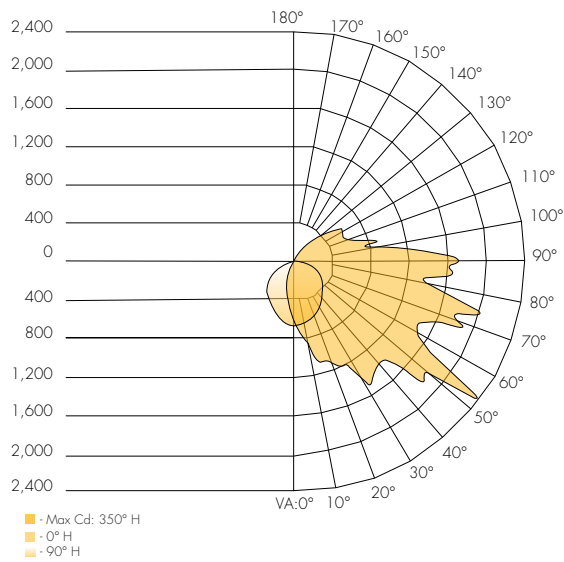

Photometric Data

40W 5000K

Polar Candela Distribution

Isolux Plot

Zonal Lumen Summary

Zone	Lumens	%Luminaire
0-30	547.1	11.7%
0-40	950.7	20.2%
0-60	2,015.3	42.9%
60-90	1,638.8	34.9%
70-100	1,504.0	32%
90-120	772.6	16.5%
0-90	3,654.1	77.8%
90-180	1,041.0	22.2%
0-180	4,695.1	100%