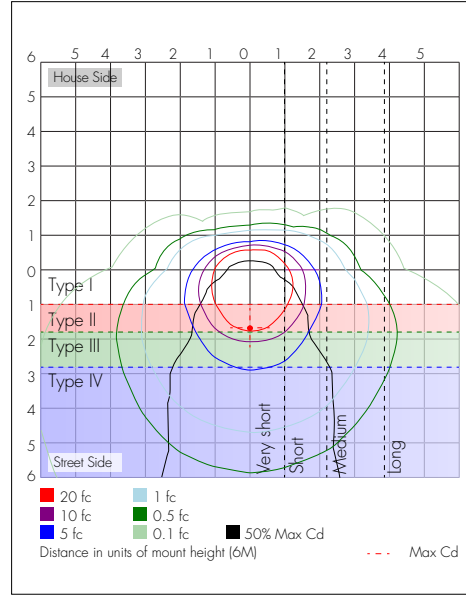

E FINISH
Z Bronze

F OPTIONS
T Push Button Photocell²

¹ Delivered lumens (4000K) - For 5000K multiply by 1.02

² Shipped separately

³ DLC Premium Listed

Dimensions

	Inches
X ₁	18.40
X ₂	9.10
X ₃	9.40

Photometrics

Model 120W 4000K

Isofootcandle

Zonal Lumen Summary

Zone	Lumens	%Luminaire	%Luminaire
0-30	3,370.4	23%	23%
0-40	5,243.9	35.7%	35.9%
0-60	9,157.5	62.4%	62.6%
60-90	4,289.2	29.2%	29.3%
70-100	3,196.7	21.8%	21.9%
90-120	1,097.8	7.5%	7.5%
0-90	13,446.6	91.6%	92%
90-180	1,177.2	8%	8%
0-180	14,623.8	99.6%	100%