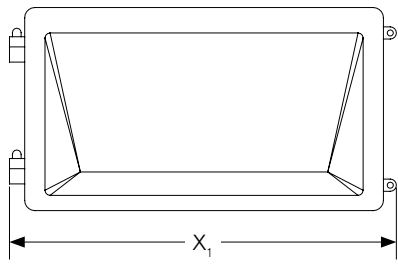

E FINISH
Z Bronze

F OPTIONS
T Push Button Photocell²

¹ Delivered lumens (4000K) - For 5000K multiply by 1.02

² Shipped separately

³ DLC Premium Listed

Dimensions

	Inches
X ₁	18.40
X ₂	9.10
X ₃	9.40

Photometrics