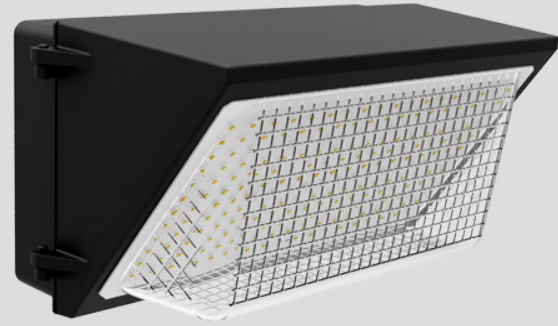

D471-LED

Large Traditional Wall Pack

Client: _____
Project Name: _____

Order #: _____
Type: _____ Qty: _____

Performance Data

CRI
70+

CCT
4000K, 5000K

Projected Lifetime

50,000 Hours (L70);
50,000 Hours (L80)

Dimming

0-10V Dimming Standard,
100% down to 10%

Operating Temperature

-40°C to +40°C Ambient

ETL Listed

Suitable for dry, damp, wet
locations