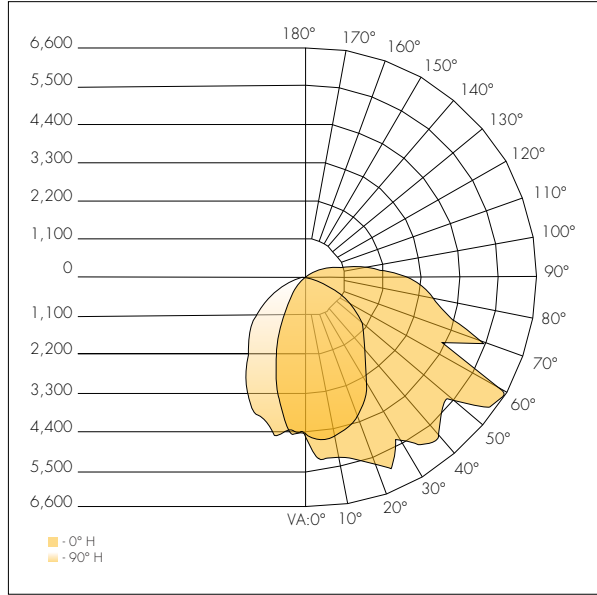

E FINISH
Z Bronze

F OPTIONS
T Push Button Photocell²

¹ Delivered lumens (4000K) - For 5000K multiply by 1.02

² Shipped separately

³ DLC Premium Listed

Dimensions

	Inches
X ₁	18.40
X ₂	9.10
X ₃	9.40

Photometrics

Model 120W 4000K

Isofootcandle

Zonal Lumen Summary

Zone	Lumens	%Luminaire	%Luminaire
0-30	3,370.4	23%	23%
0-40	5,243.9	35.7%	35.9%
0-60	9,157.5	62.4%	62.6%
60-90	4,289.2	29.2%	29.3%
70-100	3,196.7	21.8%	21.9%
90-120	1,097.8	7.5%	7.5%
0-90	13,446.6	91.6%	92%
90-180	1,177.2	8%	8%
0-180	14,623.8	99.6%	100%