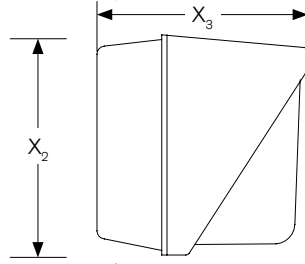

E FINISH
Z Bronze

F OPTIONS
T Push Button Photocell²

¹ Delivered lumens (4000K) - For 5000K multiply by 1.02

² Shipped separately

³ DLC Premium Listed

Dimensions

	Inches
X ₁	18.40
X ₂	9.10
X ₃	9.40

Photometrics