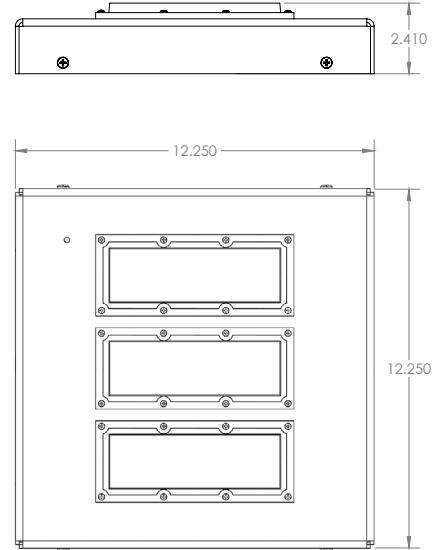

DECO | LIGHTING

D533-LED-PRO

LED Canopy Light

Job Information

Type:	
Catalog #:	
Project:	
Comments:	
Prepared by:	

Description

The low profile D533-LED canopy light is perfect for security, entry ways, and perimeter lighting. Universal flush mount or pendant mount. Perfect as a low power utility or apartment garage light.

Ordering Information

Example: (D533-LED-40-40-UNV-PRO-SL-MS)

D533-LED

Series	Wattage/Lumen	Color Temp.	Voltage	Optics	Finish	Options
LED Canopy Light	40	4000K	UNV	PRO T5 Optics	WH White¹ SL Silver	MS Motion Sensor with Dimming EM Emergency Sxxx Stem (xxx-inches, ceiling to top of fixture)
	60	5000K¹	347			
	80		480			

Deco Lighting practices a program of continuous product development, and as a result product specifications change frequently. We reserve the right to change product specifications without notice. Contact Deco for the latest product information.

©2016 Deco Lighting, www.getdeco.com T: (800) 613-DECO F: (310) 366-6855
Rev Date: 7/18/16 #1