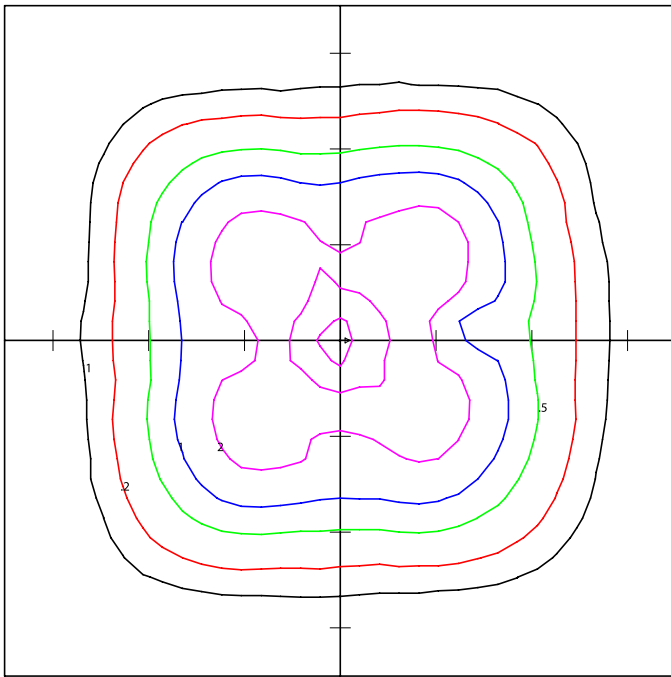

Features

- UV stabilized, one-piece polycarbonate lens
- Universal voltage
- Powder coated aluminum housing
- Robust design for superb durability
- CRI: 80+

Photometric Data

DECO LIGHTING
D533-LED-80-5K-RNN-120-PRO

Mounting Height = 20.00 Ft