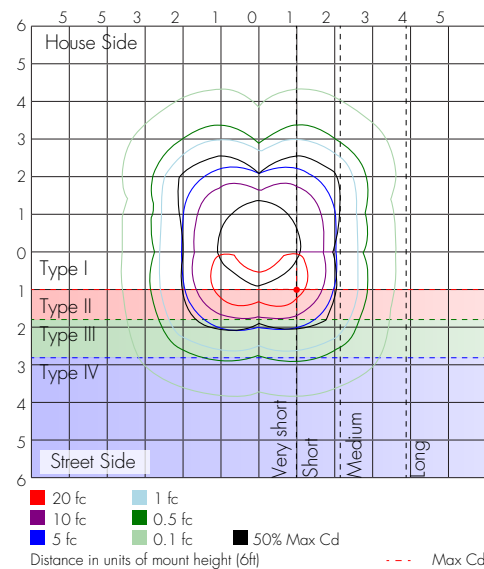

Motion Sensor

Photometric Data

80W 5000K

Polar Candela Distribution

Isolux Plot

Zonal Lumen Summary

Zone	Lumens	%Luminaire
0-30	673.8	7.3%
0-40	1,557.9	16.9%
0-60	6,132.8	66.6%
60-90	3,059.0	33.2%
70-100	625.5	6.8%
90-120	10.0	0.1%
0-90	9,191.8	99.9%
90-180	10.0	0.1%
0-180	9,201.8	100%