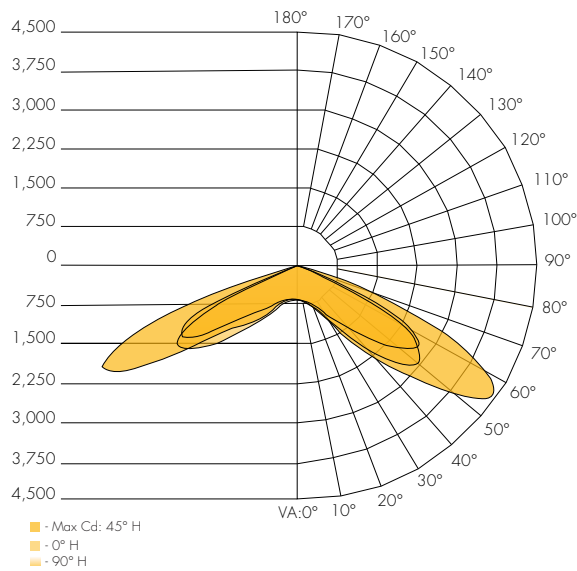

Ordering Information

Example: (D533-LED-60-35-UNV-PRO-SL-MS)

D533-LED

Series	Wattage/Lumen	Color Temp.	Voltage	Optics	Finish	Options			
LED Canopy Light	40	40W/4800 ²	30	3000K	UNV	120-277V	PRO T5 Optics	WH White ¹ SL Silver	MS Motion Sensor with Dimming EM Emergency Sxxx Stem <small>(xxx-inches, ceiling to top of fixture)</small>
	60	60W/6300 ²	35	3500K	347	347V			
	80	80W/9200 ²	40	4000K	480	480V			
			50	5000K ¹		(Step-Down Transformer used for 480V driver)			

¹ Standard for this fixture

² Delivered Lumens (5000K) - Multiply by 0.95 for 4000K, 0.93 for 3500K, and 0.90 for 3000K

Deco Lighting practices a program of continuous product development, and as a result product specifications change frequently. We reserve the right to change product specifications without notice. Contact Deco for the latest product information.

Performance Data

CRI:	80+
CCT:	3000K, 3500K, 4000K, 5000K
Warranty:	10 years w/Labor Allowance
Dimming:	0-10V Dimming Standard, 100% down to 10%
Operating Temperature:	-40°C to +55°C Max Ambient
Projected Lifetime:	154,000 Hours (L70); 95,000 Hours (L80)
IP Rating:	IP65
Power Factor:	>0.90
Total Harmonic Distortion (THD):	<20%

Motion Sensor

Photometric Data

80W 5000K

Polar Candela Distribution

Isolux Plot

Zonal Lumen Summary

Zone	Lumens	%Luminaire
0-30	673.8	7.3%
0-40	1,557.9	16.9%
0-60	6,132.8	66.6%
60-90	3,059.0	33.2%
70-100	625.5	6.8%
90-120	10.0	0.1%
0-90	9,191.8	99.9%
90-180	10.0	0.1%
0-180	9,201.8	100%