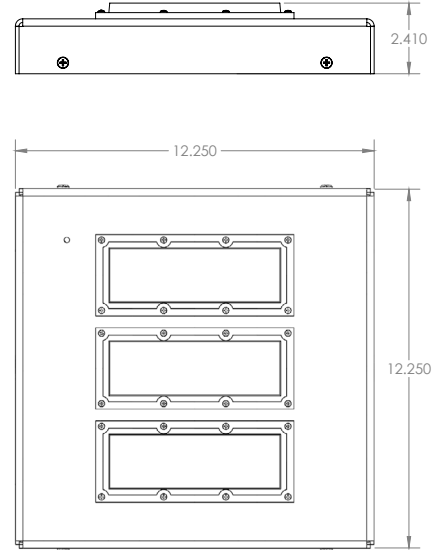

DECO® | LIGHTING

D533-LED-PRO

LED Canopy Light

Job Information

Type:	
Catalog #:	
Project:	
Comments:	
Prepared by:	

Description

The low-profile D533-LED-PRO canopy light is perfect for security, entry ways, and perimeter lighting. Universal flush mount or pendant mount. Perfect as a low power utility or apartment garage light, the D533 PRO delivers light where it needed. The D533-LED-PRO qualifies as a Dark Sky compliant luminaire at 3000K, delivering 10 lumens or less above the 90° horizontal plane.