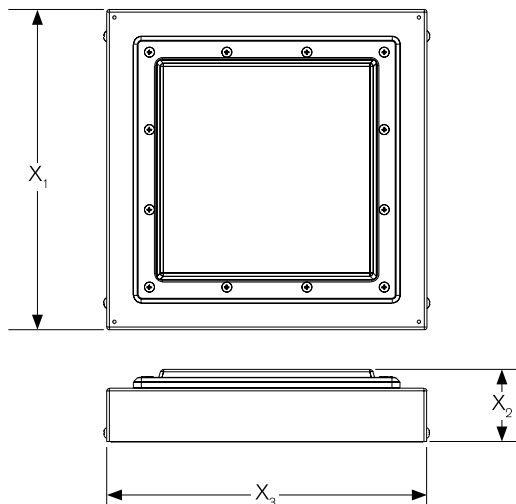

### Ordering Information

<b>A</b> FIXTURE SERIES	D533-LED	LED Canopy Light
<b>B</b> WATTAGE/LUMENS	36	36W/4282 <sup>2,3</sup>
	50	50W/5590 <sup>2,3</sup>
<b>C</b> CCT	40	4000K
	50	5000K <sup>1</sup>
<b>D</b> VOLTAGE	UNV	122-277V

<sup>3</sup> DLC-listed wattage (See DLC table for more info on models currently listed)

**Dimensions**

	Inches
X <sub>1</sub>	12.00
X <sub>2</sub>	2.71
X <sub>3</sub>	12.00

**Photometrics**

Model 50W 5000K