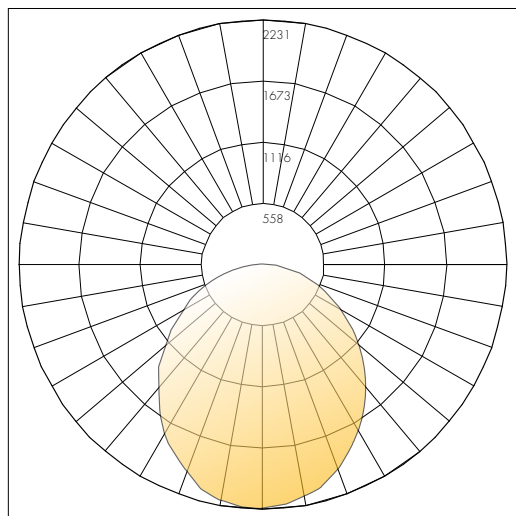

<b>E</b> FINISH	WH	White <sup>1</sup>
	SL	Sliver
<b>F</b> OPTION	Sxx	Stem (Shipped Separately) (xx- inches, ceiling to top of fixture)

<sup>1</sup> Standard for this fixture  
<sup>2</sup> Delivered Lumens (5000K)

<sup>3</sup> DLC-listed wattage (See DLC table for more info on models currently listed)

**Dimensions**

	Inches
X <sub>1</sub>	12.00
X <sub>2</sub>	2.71
X <sub>3</sub>	12.00

**Photometrics**

Model 50W 5000K

Delivered Lumens: 5590  
CRI: 80+

Zonal Lumen Summary

Zone	Lumens
0-10	209.43
10-20	590.68
20-30	866.18
30-40	996.37
40-50	963.64
50-60	806.13
60-70	595.87
70-80	383.89
80-90	177.58
90-100	0.00
110-110	0.00
110-120	0.00
120-130	0.00
130-140	0.00
140-150	0.00
150-160	0.00
160-170	0.00
170-180	0.00