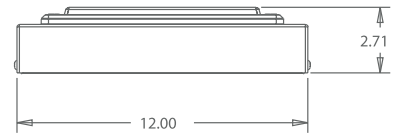

DECO | LIGHTING

D533-LED

LED Canopy Light

Job Information

Type:	
Catalog #:	
Project:	
Comments:	
Prepared by:	

Description

The low profile D533-LED canopy light is perfect for security, entry ways, and perimeter lighting. Universal flush mount or pendant mount. Perfect as a low power utility or apartment garage light.

Ordering Information

Example: (D533-LED-36-40-UNV-WH-S36)

D533-LED [] [] [] [] [] []

Series	Wattage/Lumen	Color Temp.	Voltage	Finish	Options
LED Canopy Light	36 36W/4282 ^{2,3} 50 50W/5590 ^{2,3}	40 4000K 50 5000K ¹	UNV 120-277V	WH White ¹ SL Silver	Sxx Stem (Shipped Separately) (xx- inches, ceiling to top of fixture)