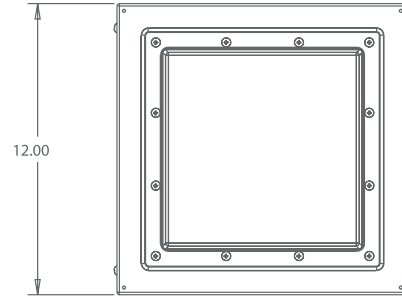

DECO | LIGHTING

D533-LED

LED Canopy Light

Job Information

Type:	
Catalog #:	
Project:	
Comments:	
Prepared by:	

Description

The low profile D533-LED canopy light is perfect for security, entry ways, and perimeter lighting. Universal flush mount or pendant mount. Perfect as a low power utility or apartment garage light.

Ordering Information

Example: (D533-LED-36-40-UNV-WH-S36)

D533-LED [] [] [] [] [] []

Series	Wattage/Lumen	Color Temp.	Voltage	Finish	Options
LED Canopy Light	36 36W/4282 ^{2,3} 50 50W/5590 ^{2,3}	40 4000K 50 5000K ¹	UNV 120-277V	WH White ¹ SL Silver	Sxx Stem (Shipped Separately) (xx- inches, ceiling to top of fixture)