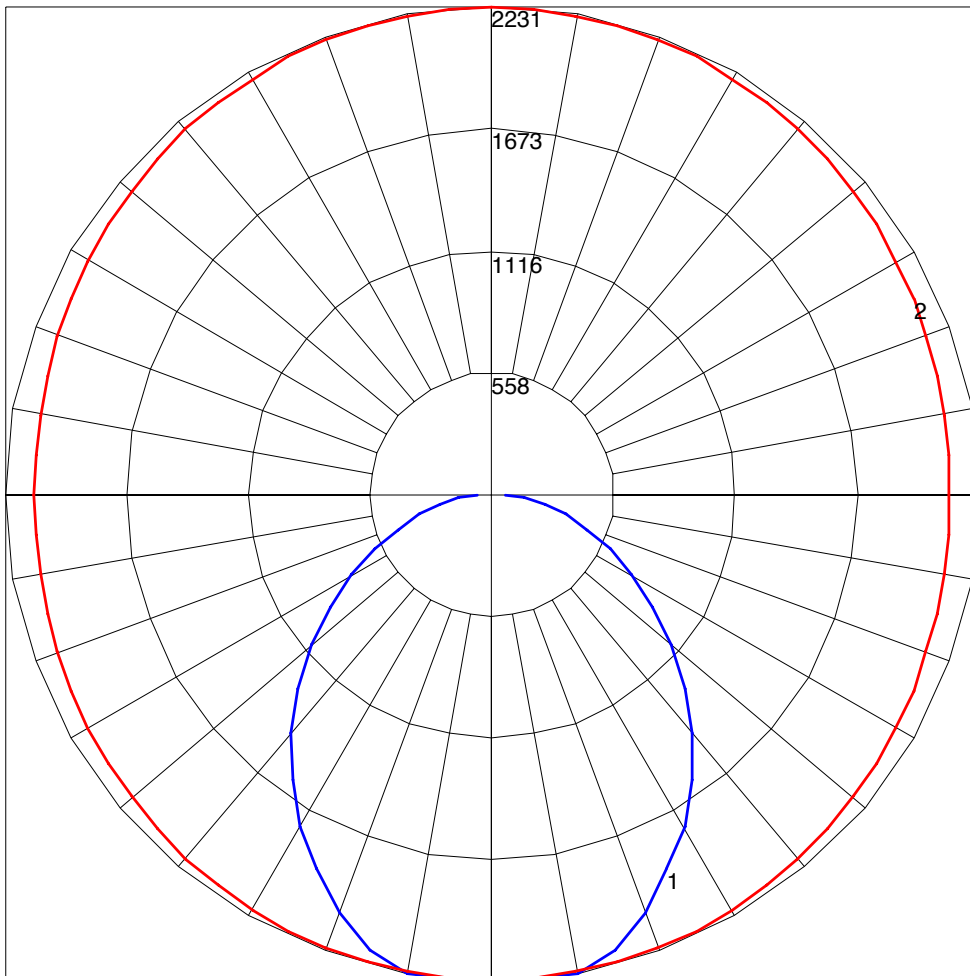

Ordering Information

Example: (D533-LED-36-40-UNV-WH-S36)

D533-LED [] [] [] [] [] []

Series	Wattage/Lumen	Color Temp.	Voltage	Finish	Options
LED Canopy Light	36 36W/4282 ^{2,3} 50 50W/5590 ^{2,3}	40 4000K 50 5000K ¹	UNV 120-277V	WH White ¹ SL Silver	Sxx Stem (Shipped Separately) (xx- inches, ceiling to top of fixture)

Photometric Data

50W 5000K

POLAR GRAPH

ZONAL LUMEN SUMMARY

Zone	Lumens
0-10	209.43
10-20	590.68
20-30	866.18
30-40	996.37
40-50	963.64
50-60	806.13
60-70	595.87
70-80	383.89
80-90	177.58
90-100	0.00
100-110	0.00
110-1200	.00
120-130	0.00
130-140	0.00
140-150	0.00
150-160	0.00
160-170	0.00
170-180	0.00

Maximum Candela = 2231 Located At Horizontal Angle = 90, Vertical Angle = 10
 # 1 - Vertical Plane Through Horizontal Angles (90 - 270) (Through Max. Cd.)
 # 2 - Horizontal Cone Through Vertical Angle (10) (Through Max. Cd.)