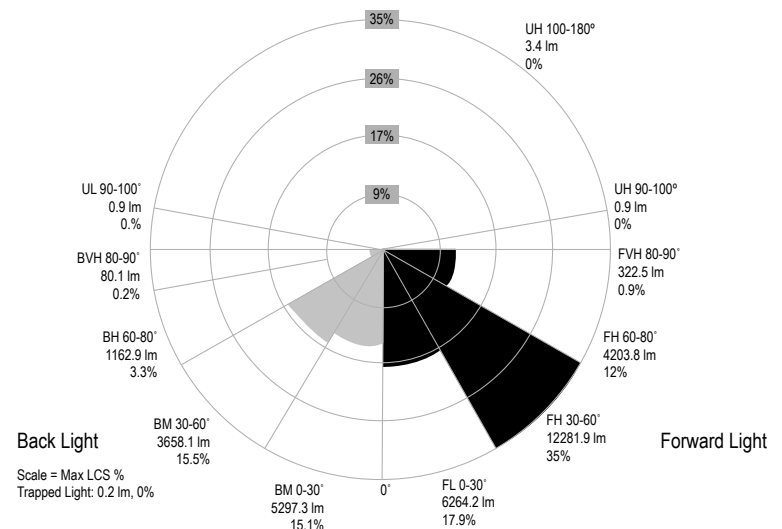

Features

- High pressure die casting housing ,anti-static powder painting.
- High thermal conductive material and high efficiency cooling system.
- ETL Listed; IP66 rated
- Delivers up to 120 lumens per watt at 5000K
- Precise light cutoff, less than 5 lumens of light above 90°
- Weight: 22 lbs (240W); 23 lbs (300W)
- 10-Year Limited Warranty

¹Delivered Lumens (4000K) - For 5000K multiply by 1.03

²DLC Listed (See Page 3 for more information on models currently listed)

Deco Lighting practices a program of continuous product development, and as a result product specifications change frequently. We reserve the right to change product specifications without notice. Contact Deco for the latest product information.

©2018 Deco Lighting, www.getdeco.com T: (800) 613-DECO F: (310) 366-6855
Rev Date: 02/01/2018 #2

Digitize your light.®

Photometric Data

300W 4000K

Polar Candela Distribution

Isolux Plot

Zonal Lumen Summary

Zone	Lumens	%Lamp	%Luminaire
0-30	11,561.0	33%	33%
0-40	18,077.3	51.8%	51.6%
0-60	29,285.6	83.7%	83.5%
60-90	5,769.6	16.5%	16.5%
70-100	2,263.9	6.5%	6.5%
90-120	1.8	0%	0%
0-90	35,055.3	100%	100%
90-180	4.3	0%	0%
0-180	35,059.6	100%	100%

LCS Graph

Performance Data

CRI:	75+
CCT:	4000K, 5000K
Dimming:	Available with 0-10V inputs dimming down to 10%
Operating Temperature:	-40°C to 40°C Ambient
L70 Rated Lifetime:	100,000+ Hours
IP Rating:	IP66
Power Factor:	> 0.95
Total Harmonic Distortion (THD):	< 10%