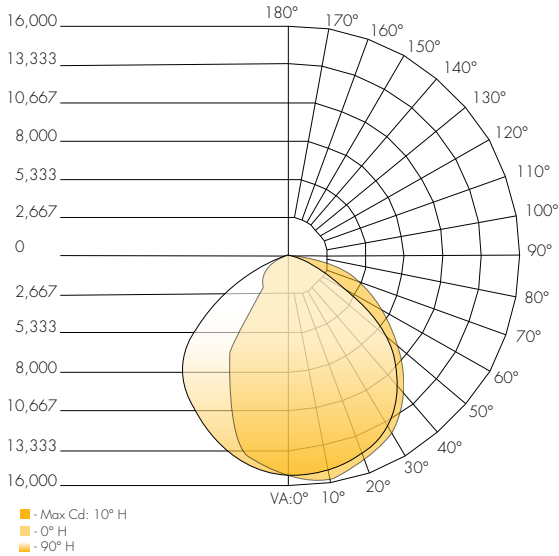

Features

- High pressure die casting housing ,anti-static powder painting.
- High thermal conductive material and high efficiency cooling system.
- ETL Listed; IP66 rated
- Delivers up to 120 lumens per watt at 5000K
- Precise light cutoff, less than 5 lumens of light above 90°
- Weight: 22 lbs (240W); 23 lbs (300W)
- 10-Year Limited Warranty

¹Delivered Lumens (4000K) - For 5000K multiply by 1.03

²DLC Listed (See Page 3 for more information on models currently listed)

Deco Lighting practices a program of continuous product development, and as a result product specifications change frequently. We reserve the right to change product specifications without notice. Contact Deco for the latest product information.

©2018 Deco Lighting, www.getdeco.com T: (800) 613-DECO F: (310) 366-6855
Rev Date: 02/01/2018 #2

Digitize your light.®

Photometric Data

300W 4000K

Polar Candela Distribution

Isolux Plot

Zonal Lumen Summary

Zone	Lumens	%Lamp	%Luminaire
0-30	11,561.0	33%	33%
0-40	18,077.3	51.8%	51.6%
0-60	29,285.6	83.7%	83.5%
60-90	5,769.6	16.5%	16.5%
70-100	2,263.9	6.5%	6.5%
90-120	1.8	0%	0%
0-90	35,055.3	100%	100%
90-180	4.3	0%	0%
0-180	35,059.6	100%	100%

LCS Graph

Performance Data

CRI:	75+
CCT:	4000K, 5000K
Dimming:	Available with 0-10V inputs dimming down to 10%
Operating Temperature:	-40°C to 40°C Ambient
L70 Rated Lifetime:	100,000+ Hours
IP Rating:	IP66
Power Factor:	> 0.95
Total Harmonic Distortion (THD):	< 10%