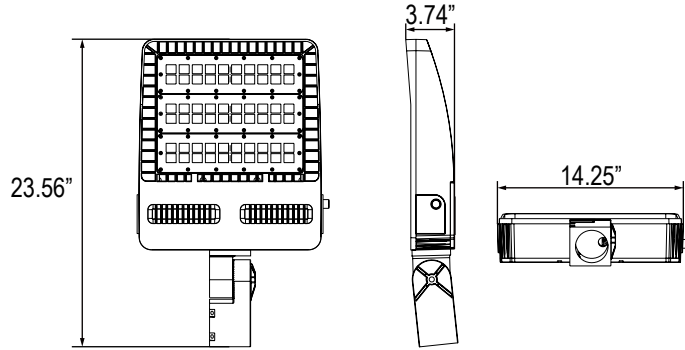

DECO® | LIGHTING

D806-LED

15" Low-Profile Area Light

Job Information

Type:	
Catalog #:	
Project:	
Comments:	
Prepared by:	

Description

The D806-LED utilizes a soft-cornered aerodynamic design to provide excellent light distribution and an aesthetically appealing appearance. Ideal for storage areas, rail yards, loading docks, and building perimeters. One piece die cast aluminum door has two captive stainless steel fasteners and can be removed from the die cast aluminum housing for easy maintenance. Attractive dark bronze, polyester powder coated finish for excellent impact, corrosion and UV resistance.

Features

- High pressure die casting housing ,anti-static powder painting.
- High thermal conductive material and high efficiency cooling system.
- ETL Listed; IP66 rated
- Delivers up to 120 lumens per watt at 5000K
- Precise light cutoff, less than 5 lumens of light above 90°
- Weight: 22 lbs (240W); 23 lbs (300W)
- 10-Year Limited Warranty

Ordering Information

Example: (D806-LED-300-40-U-T3-PM-BZ-T)

D806-LED														
Series	Wattage/Lumen		Color Temp.		Voltage		Optics		Mounting		Finish		Option	
15" Area Light	240	240W/27800 ^{1,2}	40	4000K ²	U	120-277V	T3	Type 3 ²	PM	Pole Mount	BZ	Bronze	T	Photocell
	300	300W/35000 ^{1,2}	50	5000K ²			T5	Type 5	YM	Yoke Mount				
									SF	Slip Fitter				