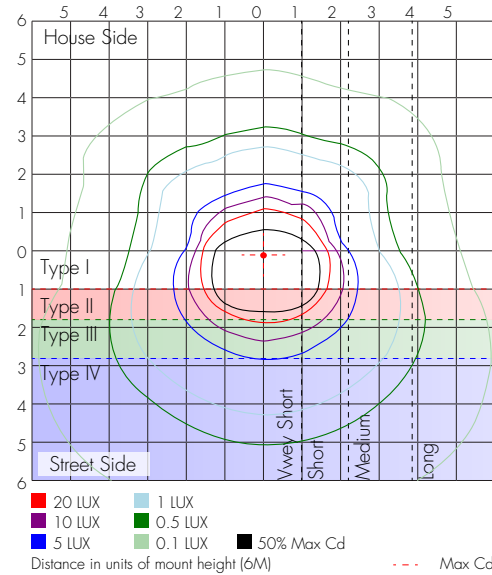

©2018 Deco Lighting, www.getdeco.com T: (800) 613-DECO F: (310) 366-6855
Rev Date: 02/01/2018 #2

Digitize your light.®

Photometric Data

300W 4000K

Polar Candela Distribution

Isolux Plot

Zonal Lumen Summary

Zone	Lumens	%Lamp	%Luminaire
0-30	11,561.0	33%	33%
0-40	18,077.3	51.8%	51.6%
0-60	29,285.6	83.7%	83.5%
60-90	5,769.6	16.5%	16.5%
70-100	2,263.9	6.5%	6.5%
90-120	1.8	0%	0%
0-90	35,055.3	100%	100%
90-180	4.3	0%	0%
0-180	35,059.6	100%	100%

LCS Graph

Performance Data

CRI:	75+
CCT:	4000K, 5000K
Dimming:	Available with 0-10V inputs dimming down to 10%
Operating Temperature:	-40°C to 40°C Ambient
L70 Rated Lifetime:	100,000+ Hours
IP Rating:	IP66
Power Factor:	> 0.95
Total Harmonic Distortion (THD):	< 10%