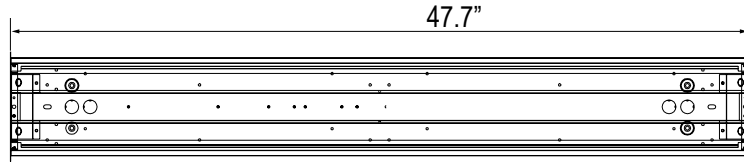

### Description

The DSW series wraparound pairs economy styling with energy-efficient performance, delivering 130 lumens per watt. The luminaire's characteristic clean, low-profile design is both appealing and practically functional. This unit utilizes a clear, extruded acrylic refractor and a heavy gauge steel end plate with embossed light seal for dependable performance and good looks. The DSW wraparound is perfect for commercial spaces, school dormitories, offices and retail areas.