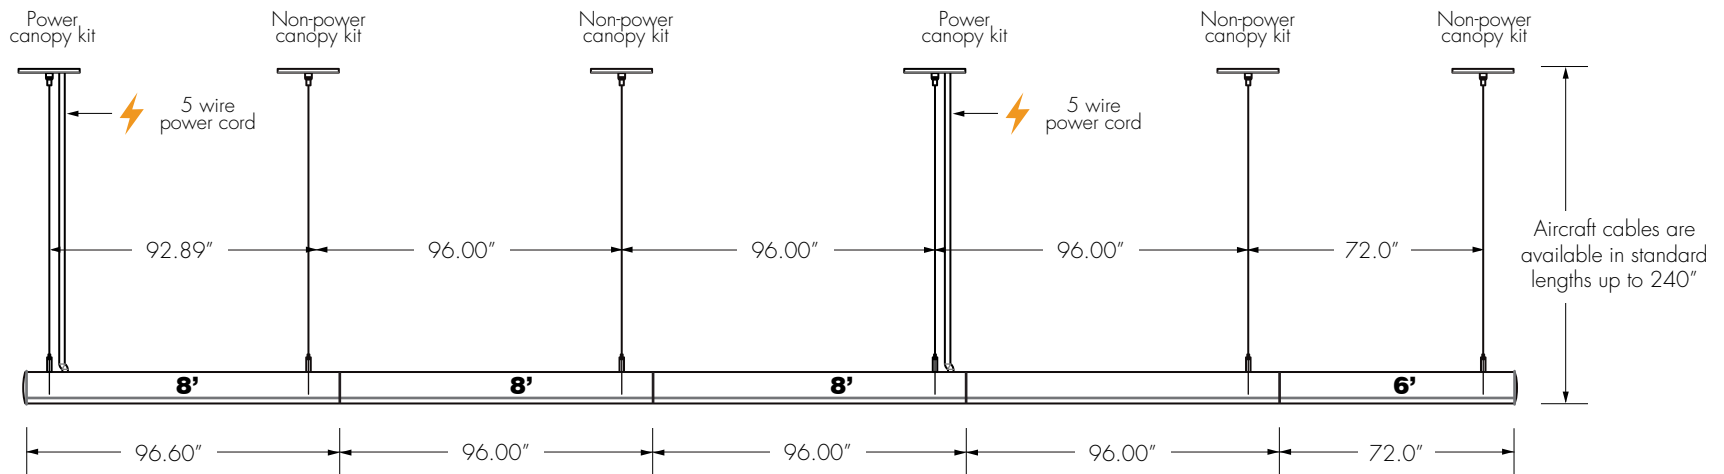

**SUBMITTAL DRAWING** 38' CONTINUOUS RUN - PENDANT

**EVIAN TUBE**  
Interior Ambient LED Luminaire

CLIENT \_\_\_\_\_

PROJECT \_\_\_\_\_

TYPE \_\_\_\_\_

QUANTITY \_\_\_\_\_

ORDERING INFORMATION \_\_\_\_\_

Output Down \_\_\_\_\_ CCT Down \_\_\_\_\_