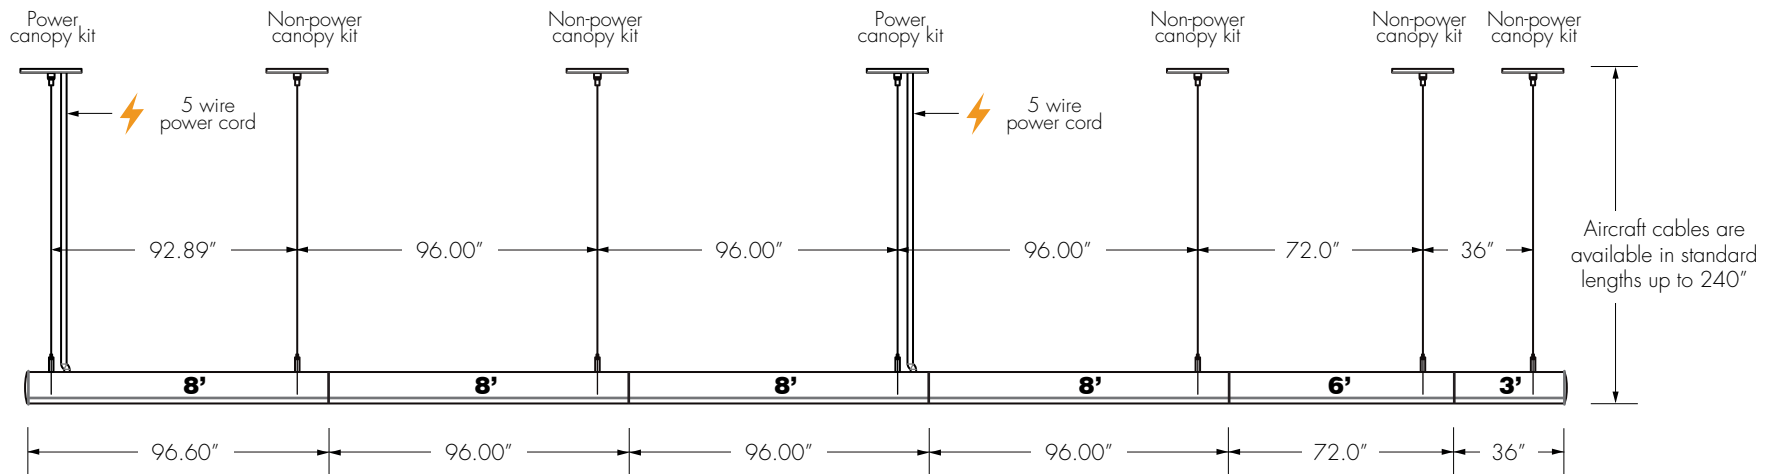

www.getdeco.com  
800.613.DECO (3326)  
© Copyright Deco Lighting, Inc. 2017

**SUBMITTAL DRAWING** 41' CONTINUOUS RUN - PENDANT

CLIENT \_\_\_\_\_

PROJECT \_\_\_\_\_

TYPE \_\_\_\_\_

QUANTITY \_\_\_\_\_

ORDERING INFORMATION \_\_\_\_\_