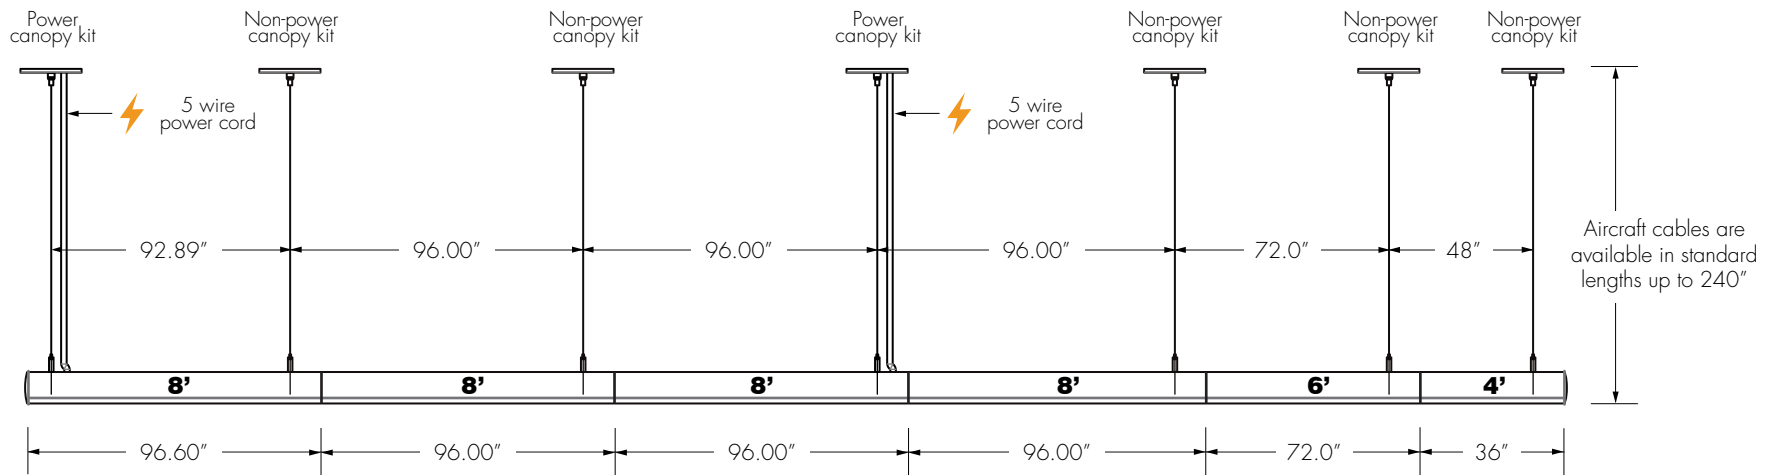

**SUBMITTAL DRAWING** 42' CONTINUOUS RUN - PENDANT

CLIENT \_\_\_\_\_

PROJECT \_\_\_\_\_

TYPE \_\_\_\_\_

QUANTITY \_\_\_\_\_

ORDERING INFORMATION \_\_\_\_\_

Output Down \_\_\_\_\_ CCT Down \_\_\_\_\_

Output Up \_\_\_\_\_ CCT Up \_\_\_\_\_ Finish \_\_\_\_\_