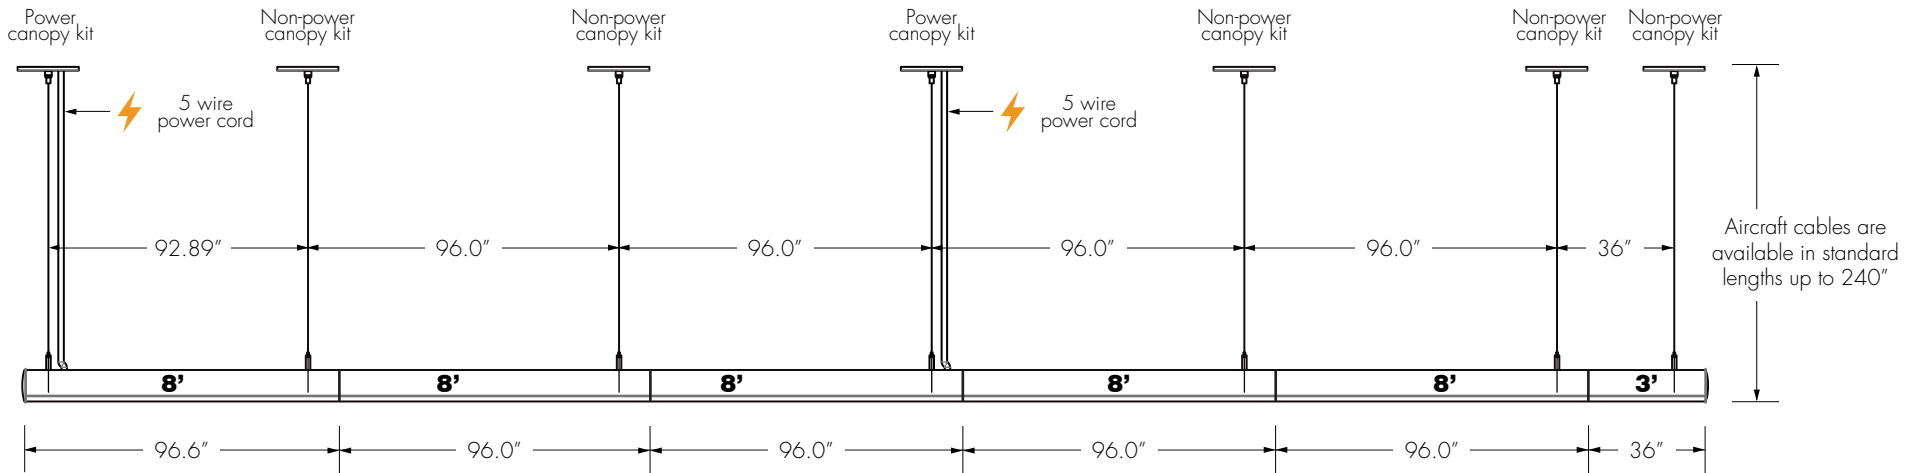

SUBMITTAL DRAWING 49' CONTINUOUS RUN - PENDANT

EVIAN TUBE
Interior Ambient LED Luminaire

CLIENT _____

PROJECT _____

TYPE _____

QUANTITY _____

ORDERING INFORMATION _____

Output Down _____ CCT Down _____

Output Up _____ CCT Up _____ Finish _____

info@getdeco.com
t: 310.366.6866
f: 310.366.6855

www.getdeco.com
800.613.DECO (3326)
© Copyright Deco Lighting, Inc. 2017