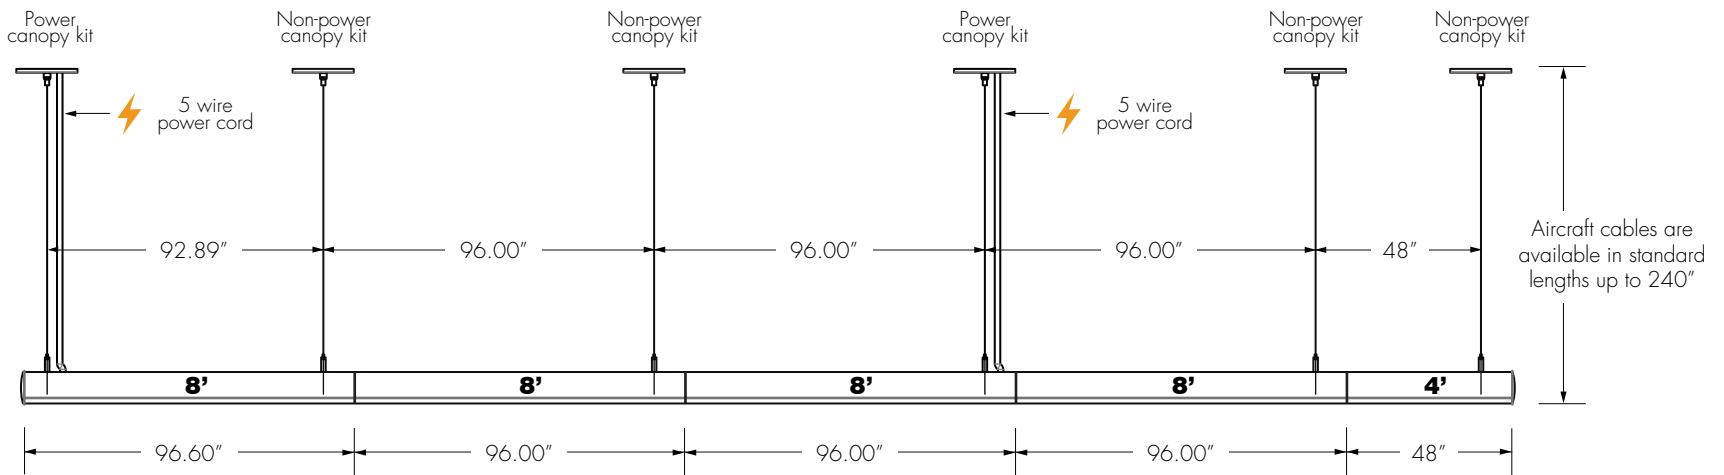

SUBMITTAL DRAWING 36' CONTINUOUS RUN - PENDANT

EVIAN TUBE
Interior Ambient LED Luminaire

CLIENT _____

PROJECT _____

TYPE _____

QUANTITY _____

ORDERING INFORMATION _____

Output Down _____ CCT Down _____

Output Up _____ CCT Up _____ Finish _____

info@getdeco.com
t: 310.366.6866
f: 310.366.6855

www.getdeco.com
800.613.DECO (3326)
© Copyright Deco Lighting, Inc. 2017