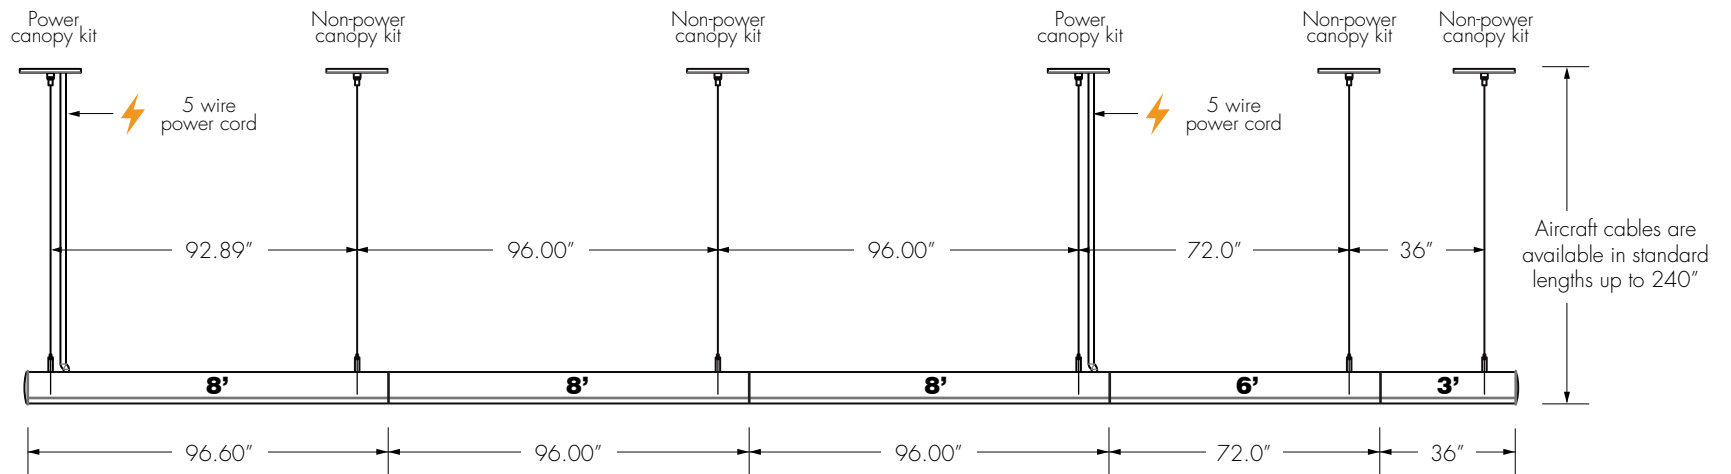

www.getdeco.com  
800.613.DECO (3326)  
© Copyright Deco Lighting, Inc. 2017

**SUBMITTAL DRAWING** 33' CONTINUOUS RUN - PENDANT

CLIENT \_\_\_\_\_

PROJECT \_\_\_\_\_

TYPE \_\_\_\_\_

QUANTITY \_\_\_\_\_

ORDERING INFORMATION \_\_\_\_\_