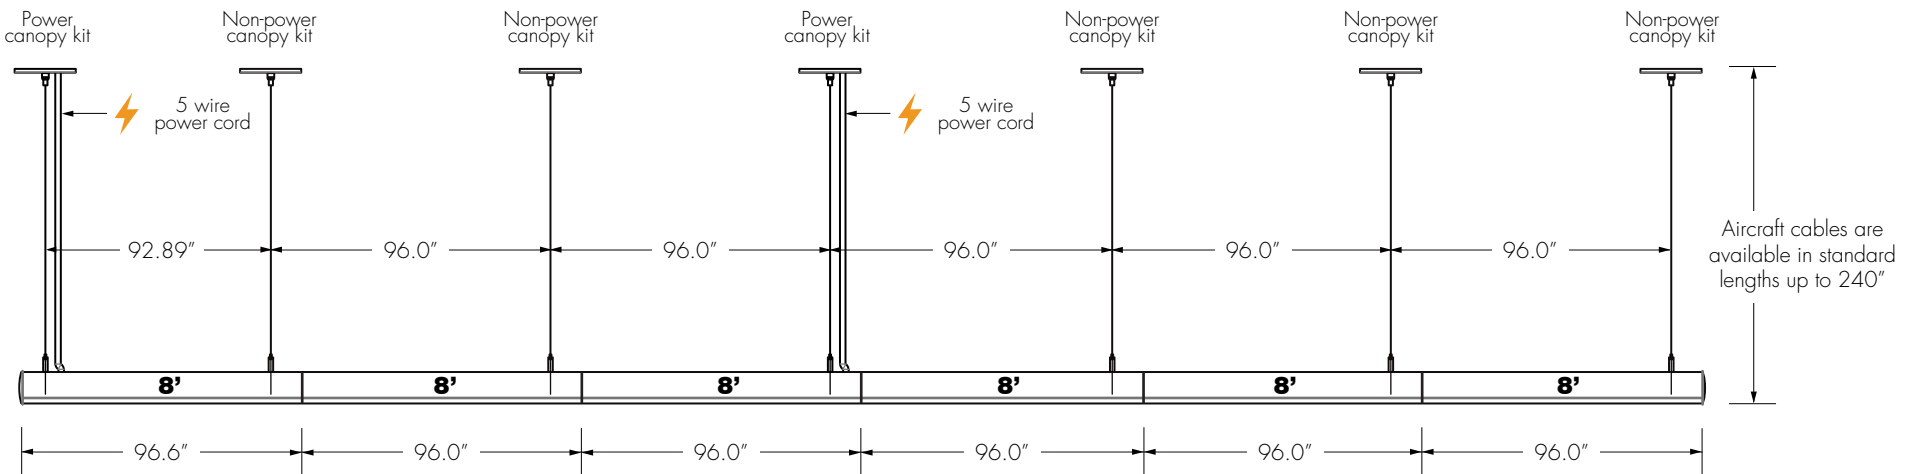

SUBMITTAL DRAWING 48' CONTINUOUS RUN - PENDANT

CLIENT _____

PROJECT _____

TYPE _____

QUANTITY _____

ORDERING INFORMATION _____

Output Down _____ CCT Down _____

Output Up _____ CCT Up _____ Finish _____

info@getdeco.com
t: 310.366.6866
f: 310.366.6855

www.getdeco.com
800.613.DECO (3326)
© Copyright Deco Lighting, Inc. 2017