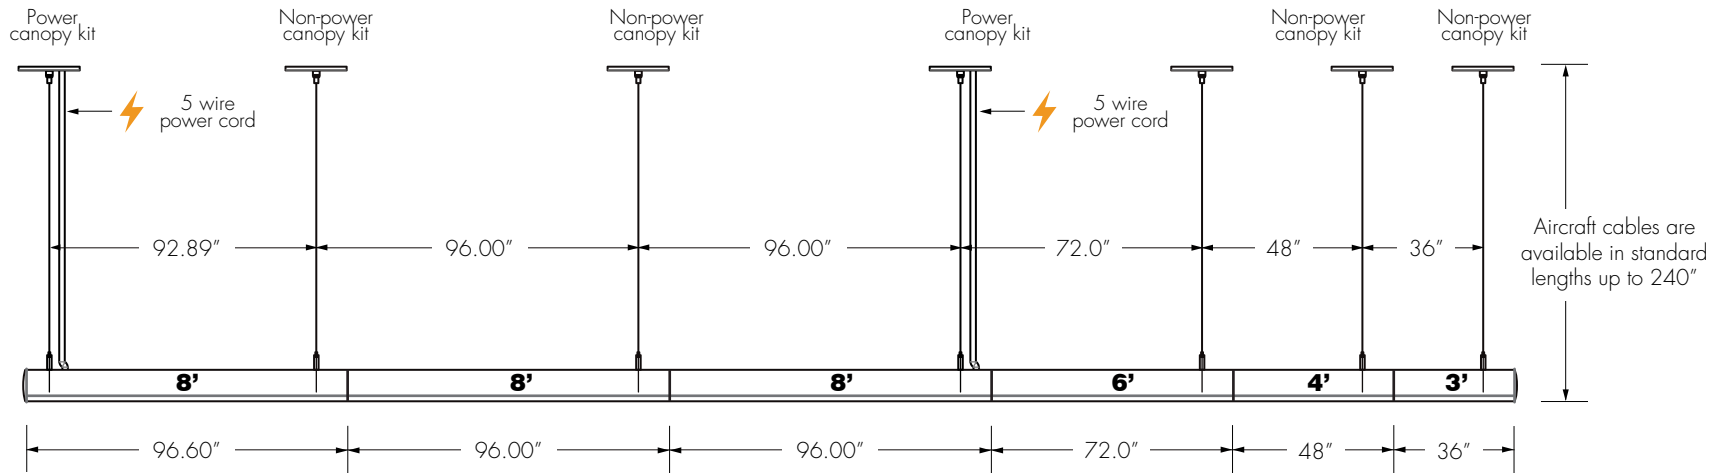

www.getdeco.com  
800.613.DECO (3326)  
© Copyright Deco Lighting, Inc. 2017

**SUBMITTAL DRAWING** 37' CONTINUOUS RUN - PENDANT

CLIENT \_\_\_\_\_

PROJECT \_\_\_\_\_

TYPE \_\_\_\_\_

QUANTITY \_\_\_\_\_

ORDERING INFORMATION \_\_\_\_\_