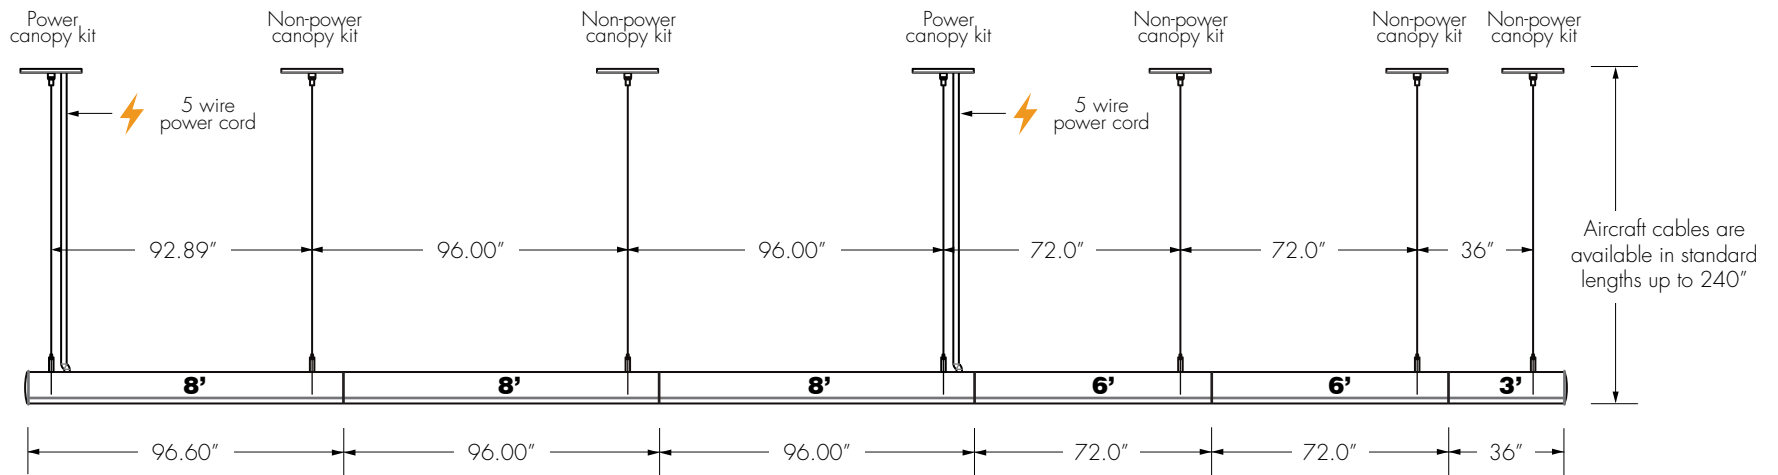

SUBMITTAL DRAWING 39' CONTINUOUS RUN - PENDANT

CLIENT _____

PROJECT _____

TYPE _____

QUANTITY _____

ORDERING INFORMATION _____

Output Down _____ CCT Down _____

Output Up _____ CCT Up _____ Finish _____

info@getdeco.com
t: 310.366.6866
f: 310.366.6855

www.getdeco.com
800.613.DECO (3326)
© Copyright Deco Lighting, Inc. 2017