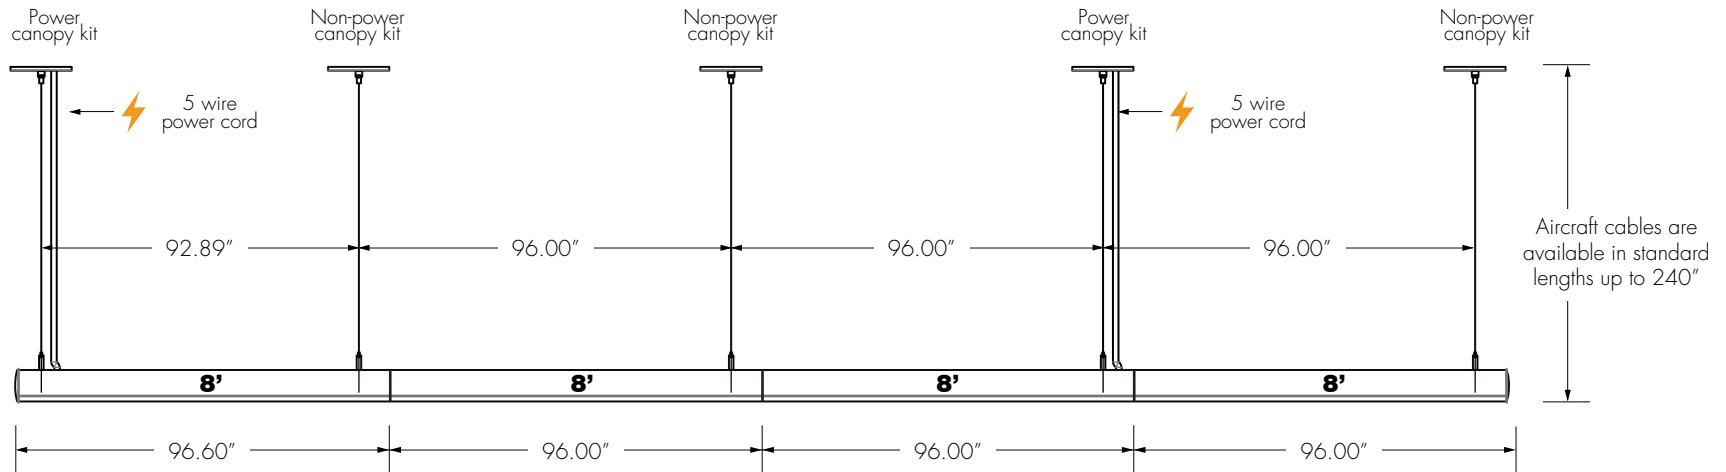

SUBMITTAL DRAWING 32' CONTINUOUS RUN - PENDANT

EVIAN TUBE
Interior Ambient LED Luminaire

CLIENT _____

PROJECT _____

TYPE _____

QUANTITY _____

ORDERING INFORMATION _____

Output Down _____ CCT Down _____

Output Up _____ CCT Up _____ Finish _____

info@getdeco.com
t: 310.366.6866
f: 310.366.6855

www.getdeco.com
800.613.DECO (3326)
© Copyright Deco Lighting, Inc. 2017