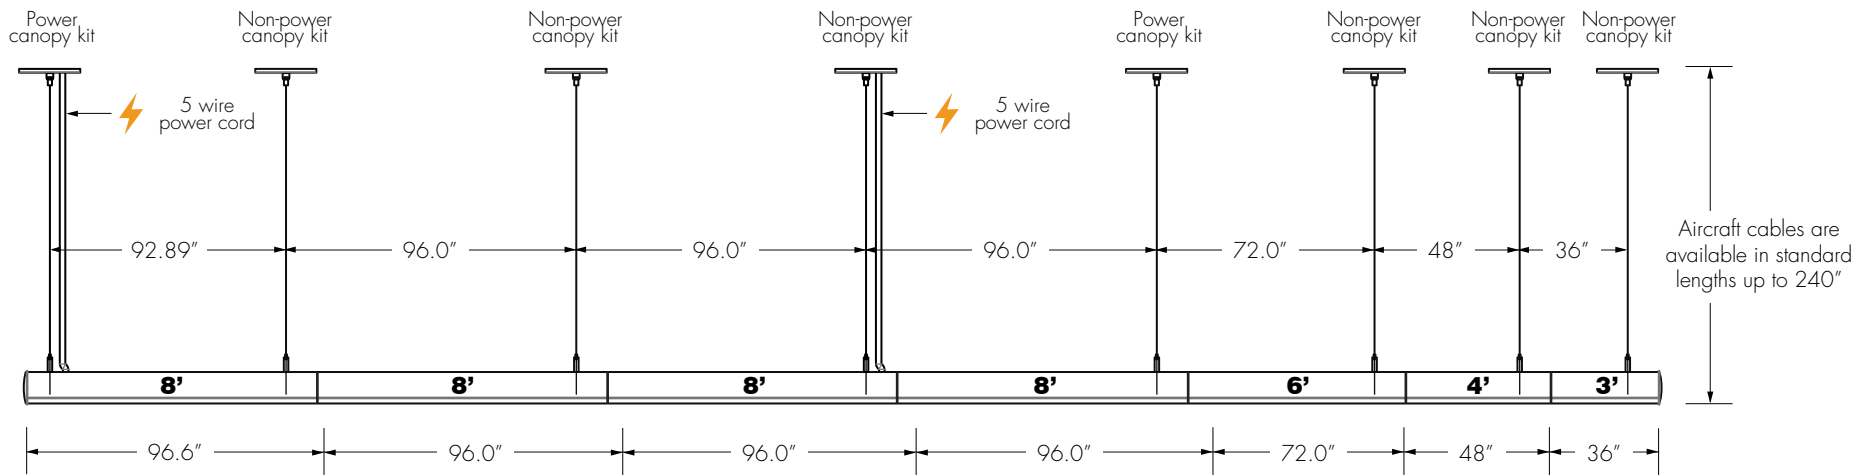

www.getdeco.com  
800.613.DECO (3326)  
© Copyright Deco Lighting, Inc. 2017

**SUBMITTAL DRAWING** 45' CONTINUOUS RUN - PENDANT

CLIENT \_\_\_\_\_

PROJECT \_\_\_\_\_

TYPE \_\_\_\_\_

QUANTITY \_\_\_\_\_

ORDERING INFORMATION \_\_\_\_\_