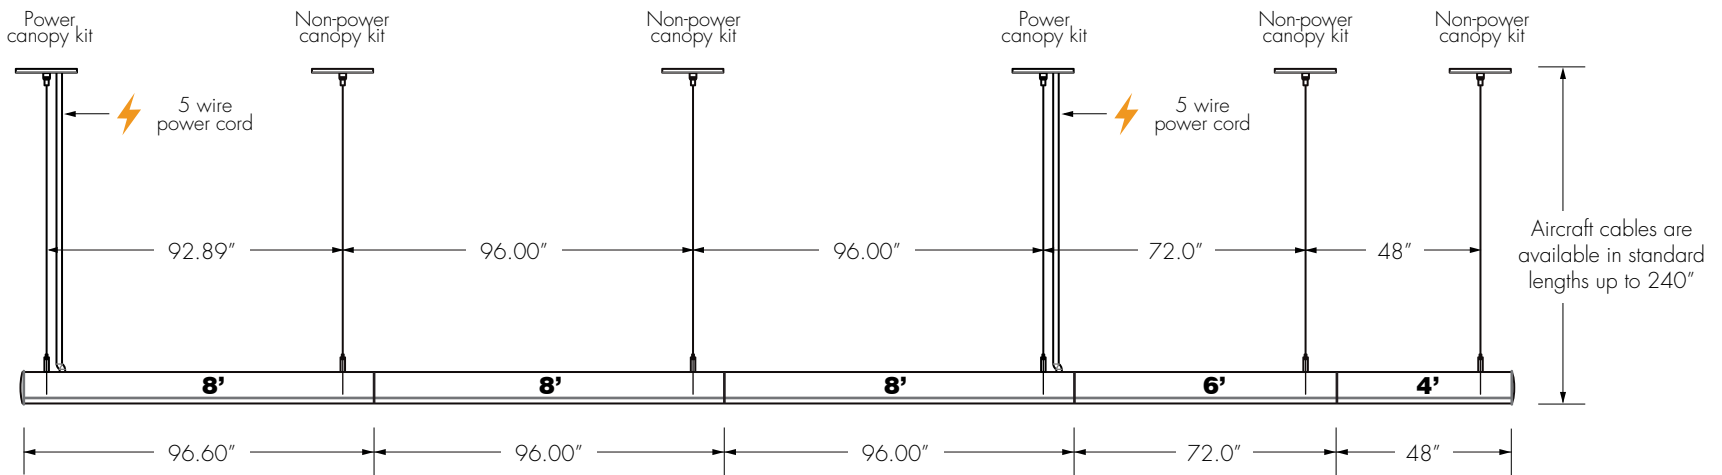

**SUBMITTAL DRAWING** 34' CONTINUOUS RUN - PENDANT

**EVIAN TUBE**  
Interior Ambient LED Luminaire

CLIENT \_\_\_\_\_

PROJECT \_\_\_\_\_

TYPE \_\_\_\_\_

QUANTITY \_\_\_\_\_

ORDERING INFORMATION \_\_\_\_\_

Output Down \_\_\_\_\_ CCT Down \_\_\_\_\_