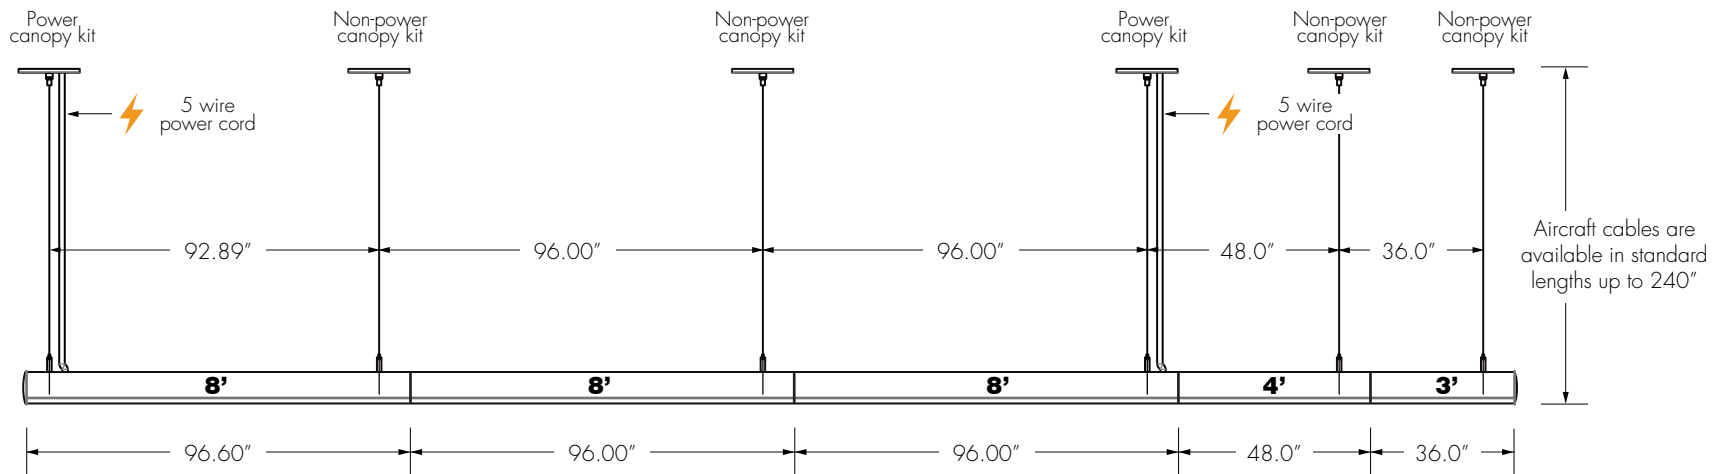

**SUBMITTAL DRAWING** 31' CONTINUOUS RUN - PENDANT

CLIENT \_\_\_\_\_

PROJECT \_\_\_\_\_

TYPE \_\_\_\_\_

QUANTITY \_\_\_\_\_

ORDERING INFORMATION \_\_\_\_\_

Output Down \_\_\_\_\_ CCT Down \_\_\_\_\_

Output Up \_\_\_\_\_ CCT Up \_\_\_\_\_ Finish \_\_\_\_\_