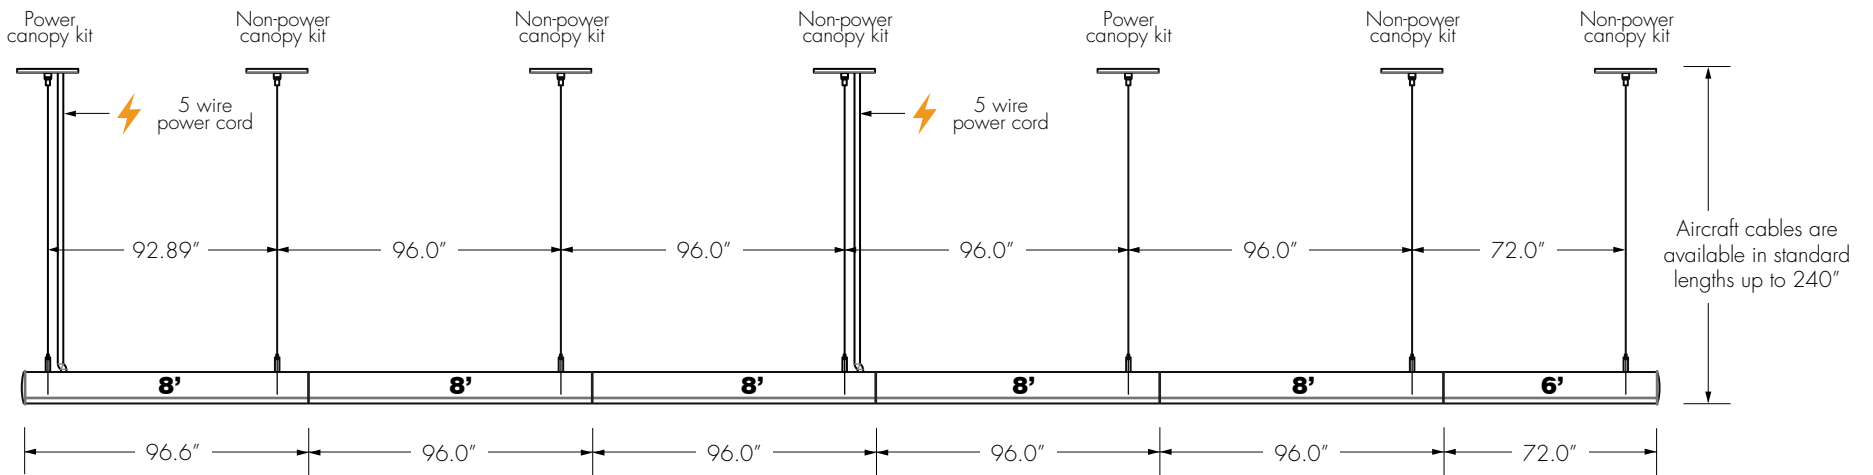

**SUBMITTAL DRAWING** 46' CONTINUOUS RUN - PENDANT

**EVIAN TUBE**  
Interior Ambient LED Luminaire

CLIENT \_\_\_\_\_

PROJECT \_\_\_\_\_

TYPE \_\_\_\_\_

QUANTITY \_\_\_\_\_

ORDERING INFORMATION \_\_\_\_\_

Output Down \_\_\_\_\_ CCT Down \_\_\_\_\_