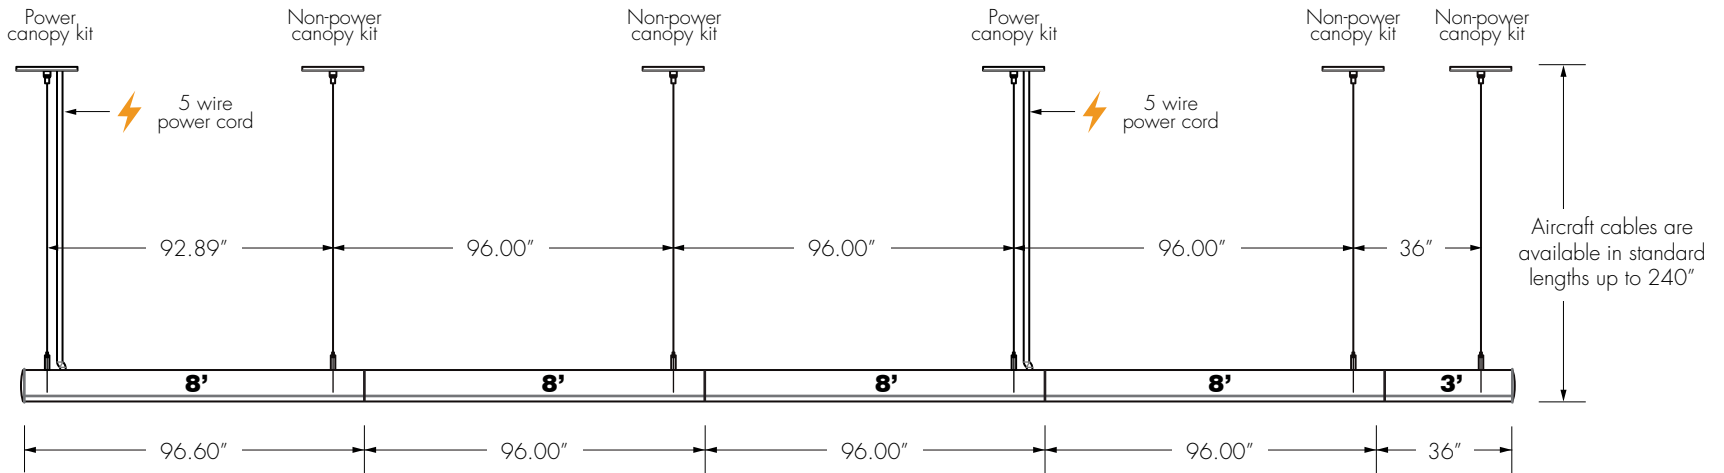

SUBMITTAL DRAWING 35' CONTINUOUS RUN - PENDANT

CLIENT _____

PROJECT _____

TYPE _____

QUANTITY _____

ORDERING INFORMATION _____

Output Down _____ CCT Down _____

Output Up _____ CCT Up _____ Finish _____

info@getdeco.com
t: 310.366.6866
f: 310.366.6855

www.getdeco.com
800.613.DECO (3326)
© Copyright Deco Lighting, Inc. 2017