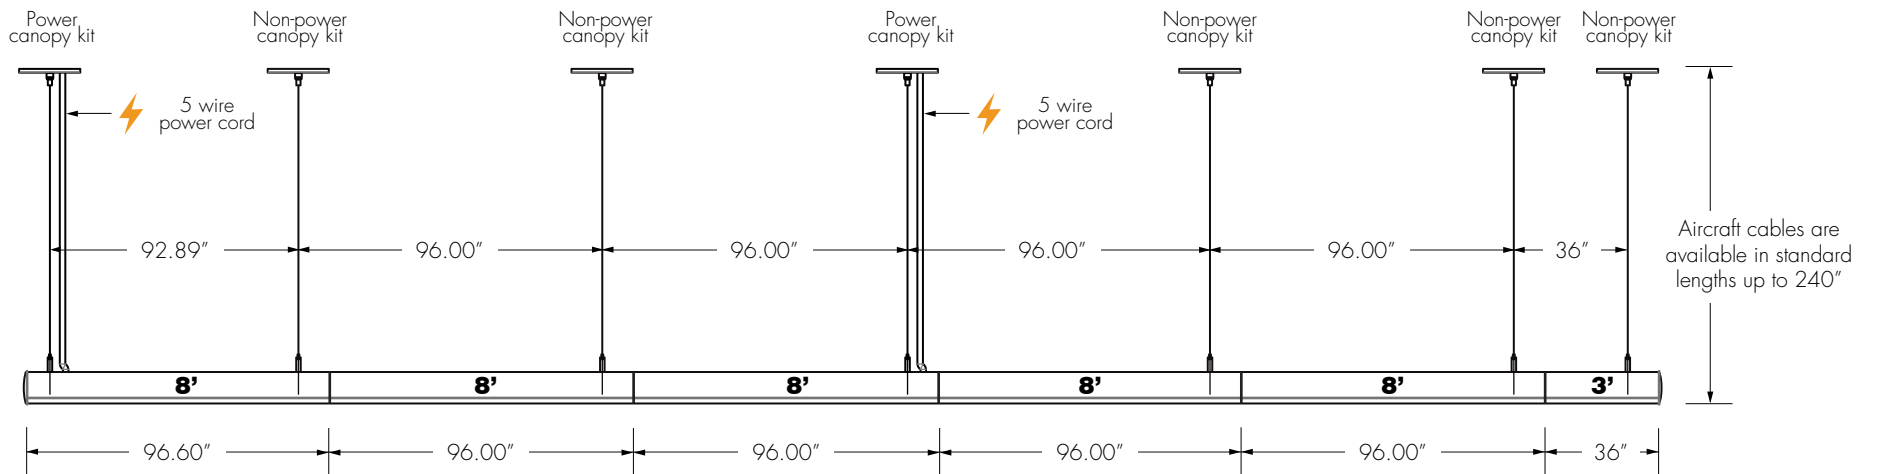

SUBMITTAL DRAWING 43' CONTINUOUS RUN - PENDANT

CLIENT _____

PROJECT _____

TYPE _____

QUANTITY _____

ORDERING INFORMATION _____

Output Down _____ CCT Down _____

Output Up _____ CCT Up _____ Finish _____

info@getdeco.com
t: 310.366.6866
f: 310.366.6855

www.getdeco.com
800.613.DECO (3326)
© Copyright Deco Lighting, Inc. 2017