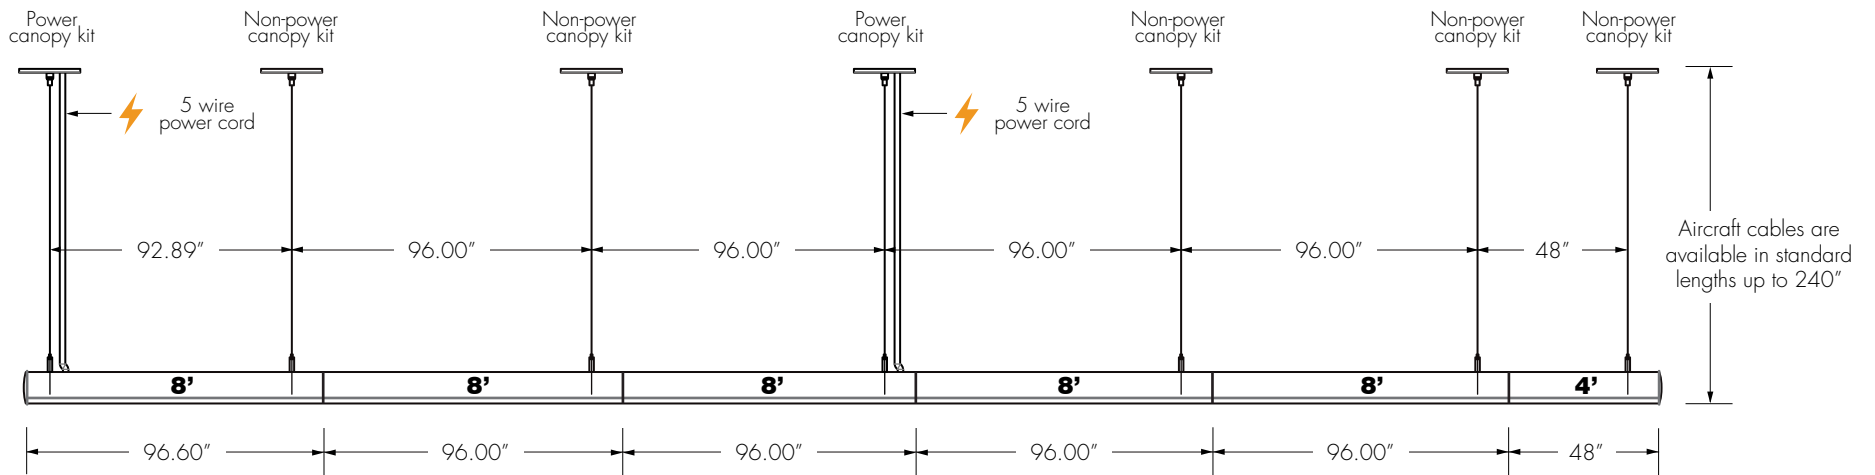

SUBMITTAL DRAWING 44' CONTINUOUS RUN - PENDANT

EVIAN TUBE
Interior Ambient LED Luminaire

CLIENT _____

PROJECT _____

TYPE _____

QUANTITY _____

ORDERING INFORMATION _____

Output Down _____ CCT Down _____

Output Up _____ CCT Up _____ Finish _____

info@getdeco.com
t: 310.366.6866
f: 310.366.6855

www.getdeco.com
800.613.DECO (3326)
© Copyright Deco Lighting, Inc. 2017