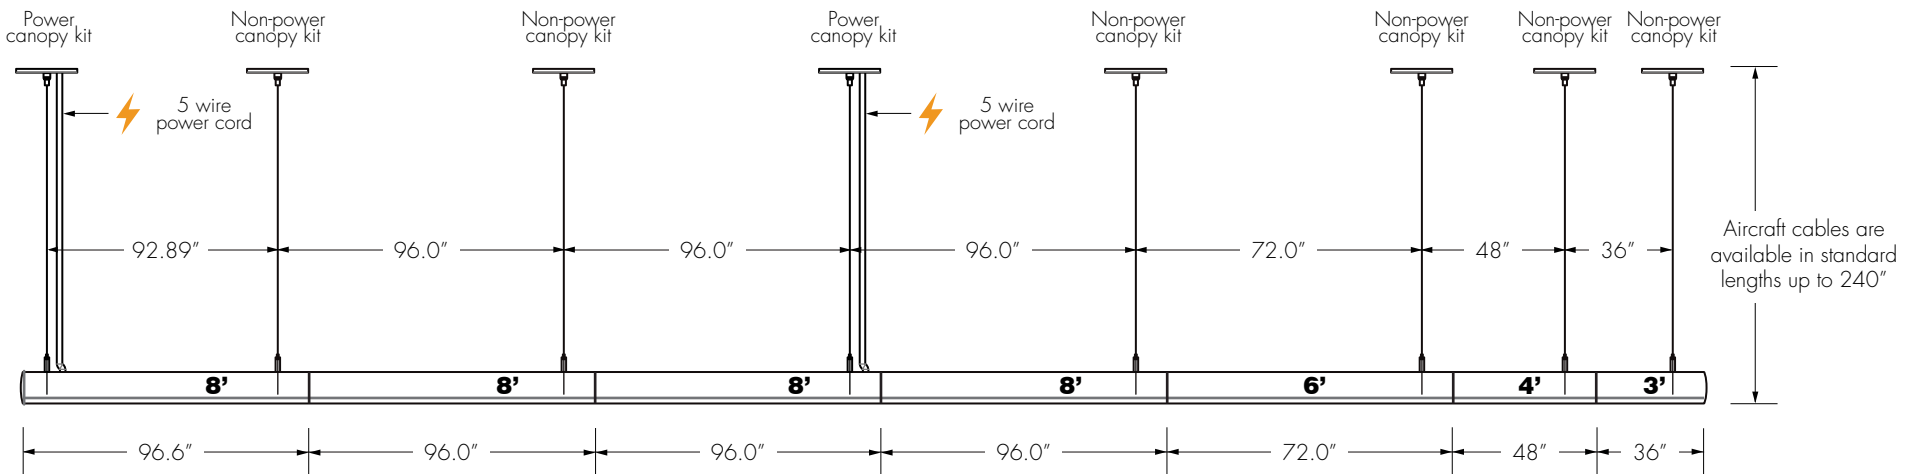

**EVIAN TUBE**  
Interior Ambient LED Luminaire

CLIENT \_\_\_\_\_

PROJECT \_\_\_\_\_

TYPE \_\_\_\_\_

QUANTITY \_\_\_\_\_

ORDERING INFORMATION \_\_\_\_\_

Output Down \_\_\_\_\_ CCT Down \_\_\_\_\_

Output Up \_\_\_\_\_ CCT Up \_\_\_\_\_ Finish \_\_\_\_\_