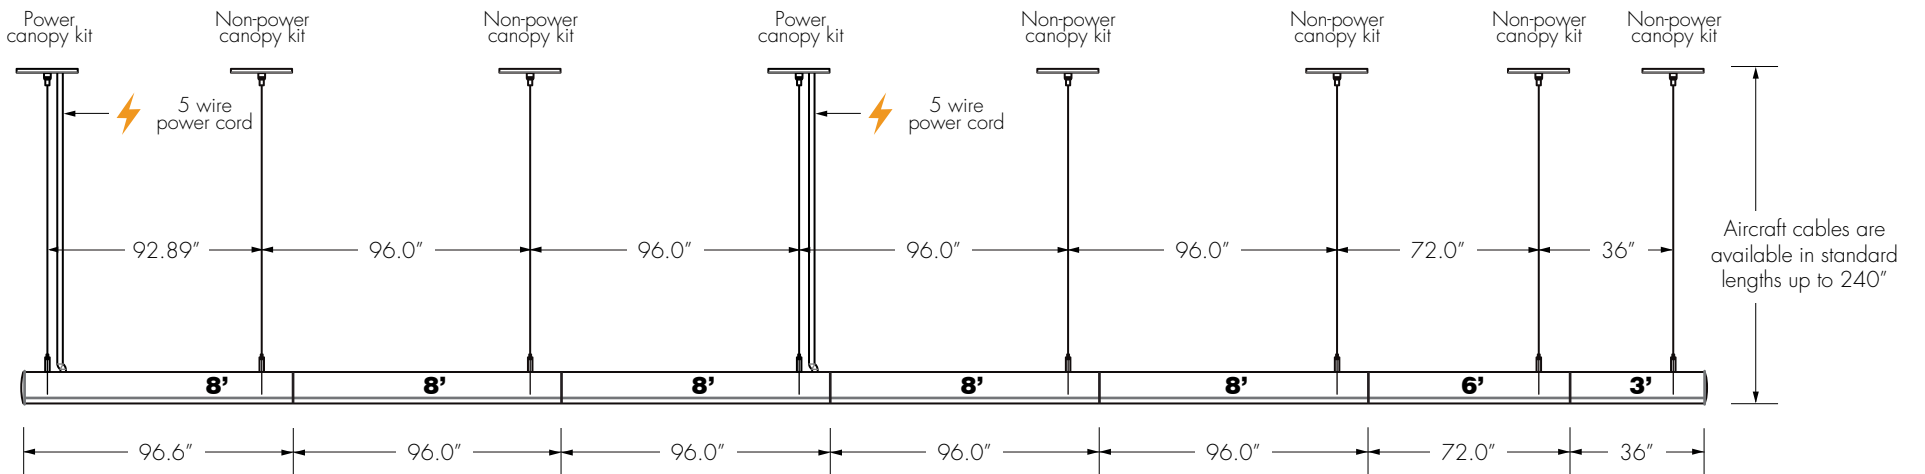

www.getdeco.com  
800.613.DECO (3326)  
© Copyright Deco Lighting, Inc. 2017

**SUBMITTAL DRAWING** 50' CONTINUOUS RUN - PENDANT

CLIENT \_\_\_\_\_

PROJECT \_\_\_\_\_

TYPE \_\_\_\_\_

QUANTITY \_\_\_\_\_

ORDERING INFORMATION \_\_\_\_\_