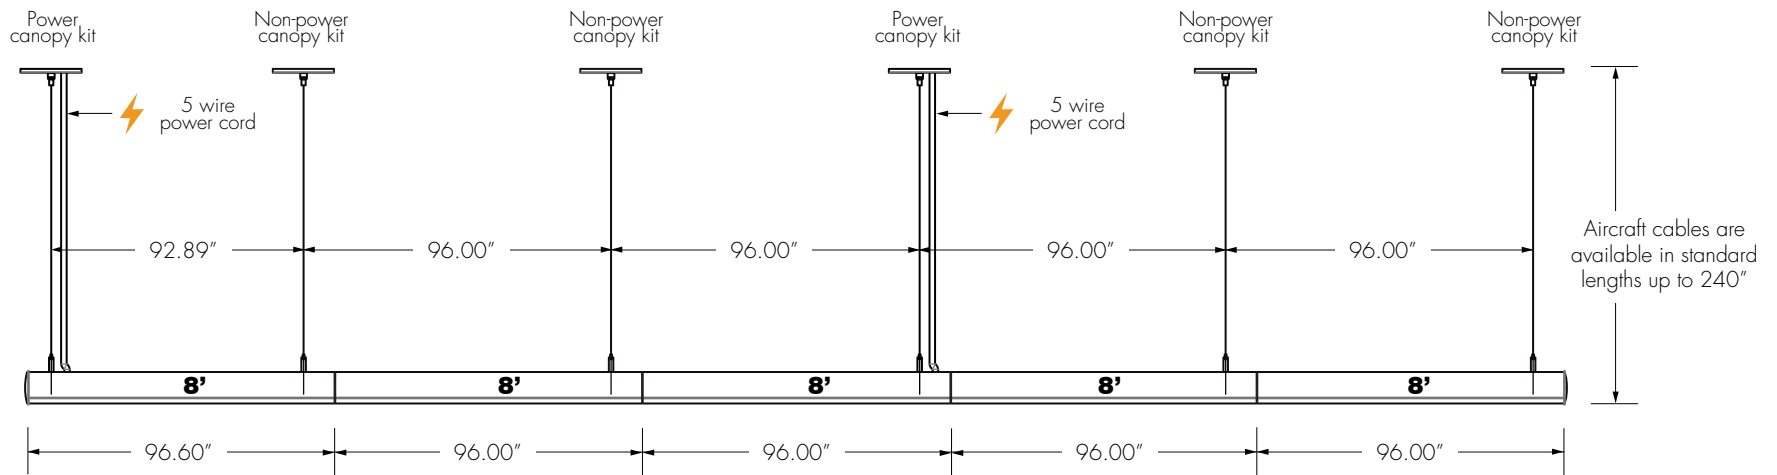

SUBMITTAL DRAWING 40' CONTINUOUS RUN - PENDANT

EVIAN TUBE
Interior Ambient LED Luminaire

CLIENT _____

PROJECT _____

TYPE _____

QUANTITY _____

ORDERING INFORMATION _____

Output Down _____ CCT Down _____

Output Up _____ CCT Up _____ Finish _____

info@getdeco.com
t: 310.366.6866
f: 310.366.6855

www.getdeco.com
800.613.DECO (3326)
© Copyright Deco Lighting, Inc. 2017