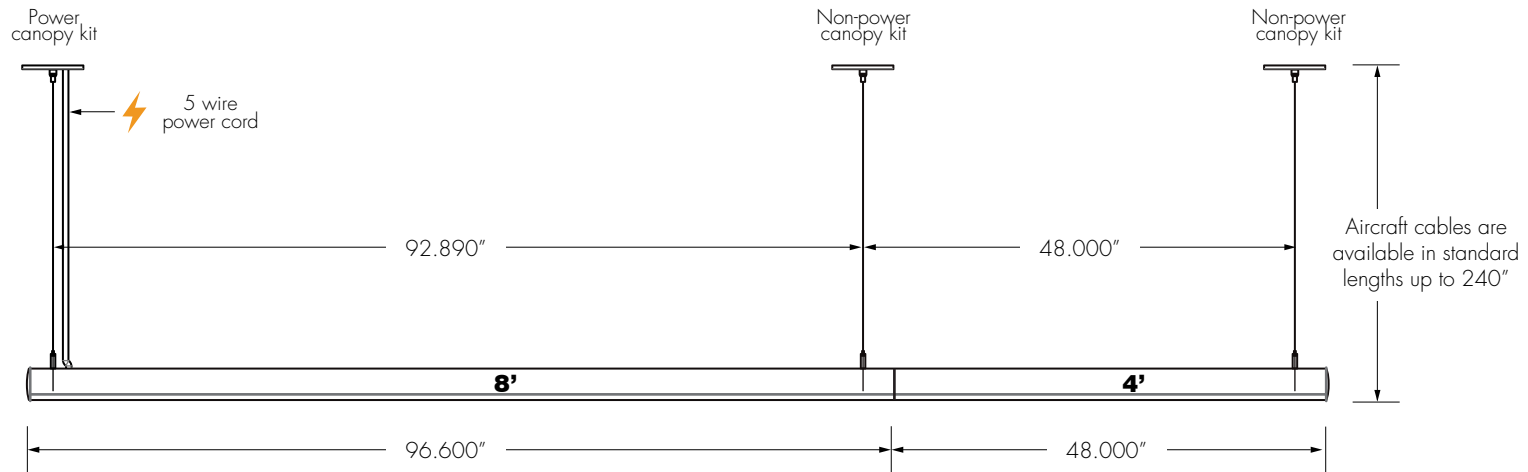

TYPE \_\_\_\_\_

QUANTITY \_\_\_\_\_

ORDERING INFORMATION \_\_\_\_\_

Output Down \_\_\_\_\_ CCT Down \_\_\_\_\_

Output Up \_\_\_\_\_ CCT Up \_\_\_\_\_ Finish \_\_\_\_\_

info@getdeco.com  
t: 310.366.6866  
f: 310.366.6855