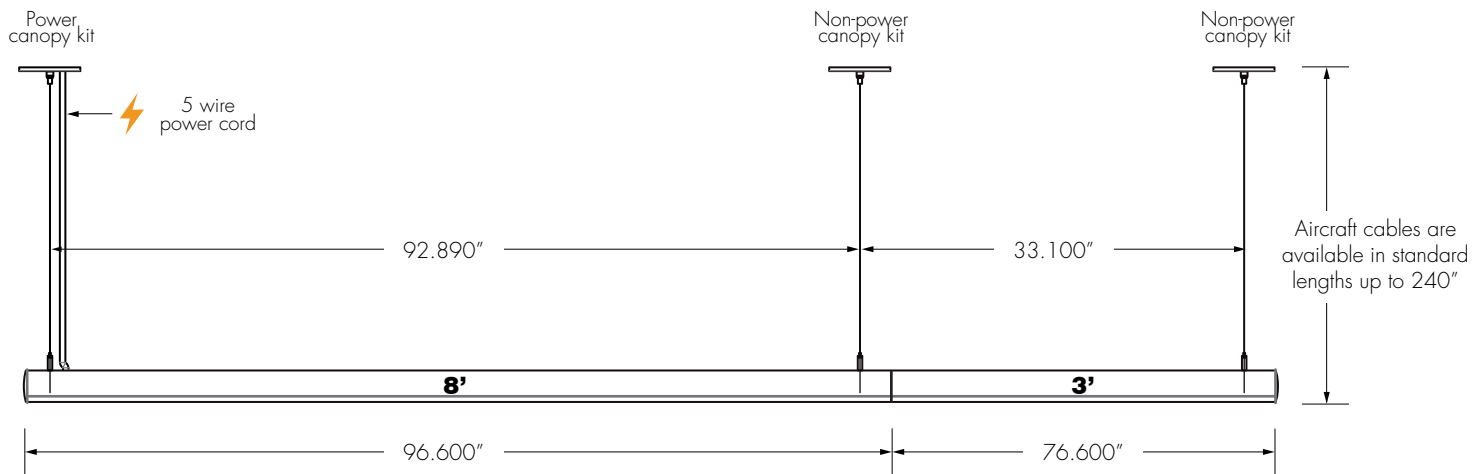

SUBMITTAL DRAWING 11' CONTINUOUS RUN - PENDANT

EVIAN TUBE™
Interior Ambient LED Luminaire

CLIENT _____

PROJECT _____

TYPE _____

QUANTITY _____

ORDERING INFORMATION _____

Output Down _____ CCT Down _____

Output Up _____ CCT Up _____ Finish _____

info@getdeco.com
t: 310.366.6866
f: 310.366.6855

www.getdeco.com
800.613.DECO (3326)
© Copyright Deco Lighting, Inc. 2017