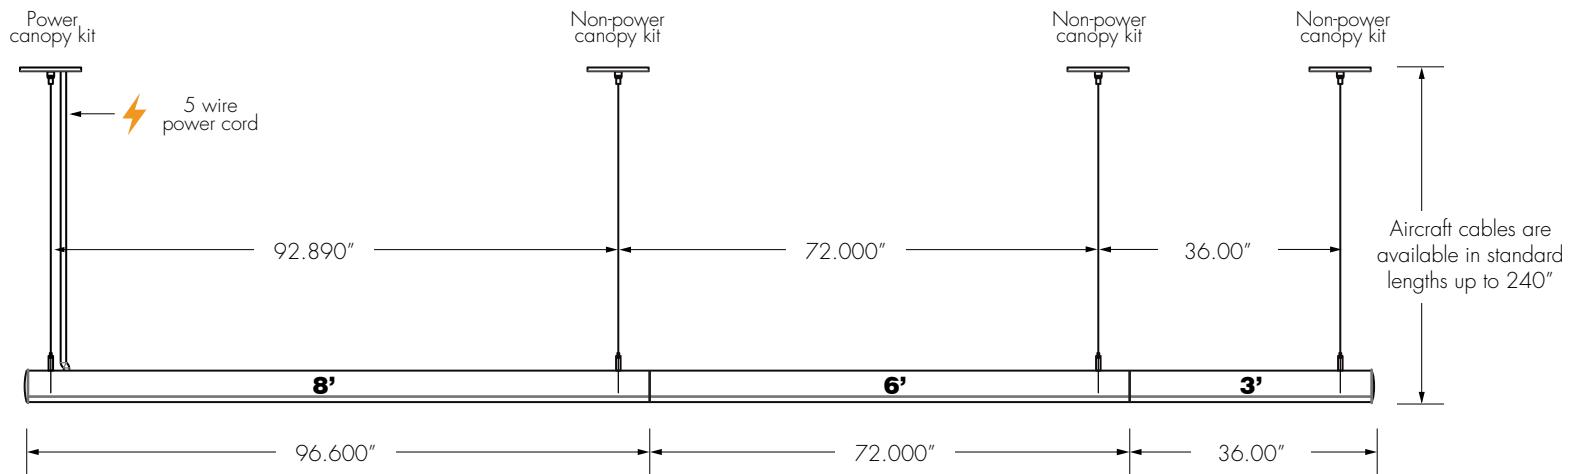

SUBMITTAL DRAWING 17' CONTINUOUS RUN - PENDANT

EVIAN TUBE™
Interior Ambient LED Luminaire

CLIENT _____

PROJECT _____

TYPE _____

QUANTITY _____

ORDERING INFORMATION _____

Output Down _____ CCT Down _____

Output Up _____ CCT Up _____ Finish _____

info@getdeco.com
t: 310.366.6866
f: 310.366.6855

www.getdeco.com
800.613.DECO (3326)
© Copyright Deco Lighting, Inc. 2017