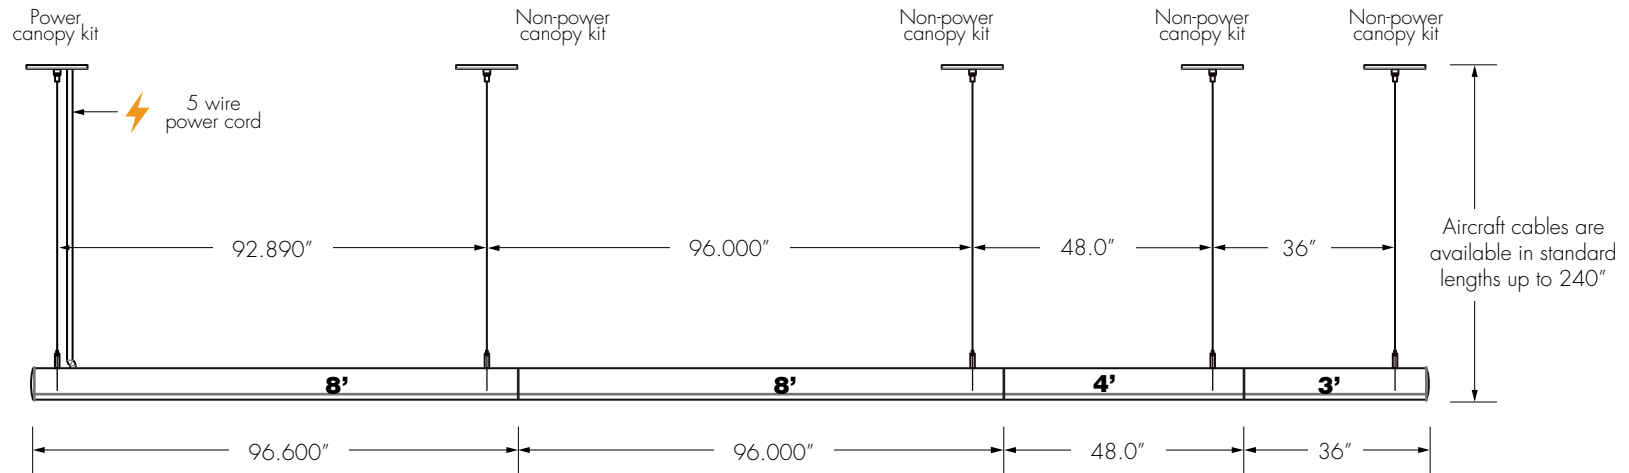

SUBMITTAL DRAWING 23' CONTINUOUS RUN - PENDANT

EVIAN TUBE™
Interior Ambient LED Luminaire

CLIENT _____

PROJECT _____

TYPE _____

QUANTITY _____

ORDERING INFORMATION _____

Output Down _____ CCT Down _____

Output Up _____ CCT Up _____ Finish _____

info@getdeco.com
t: 310.366.6866
f: 310.366.6855

www.getdeco.com
800.613.DECO (3326)
© Copyright Deco Lighting, Inc. 2017