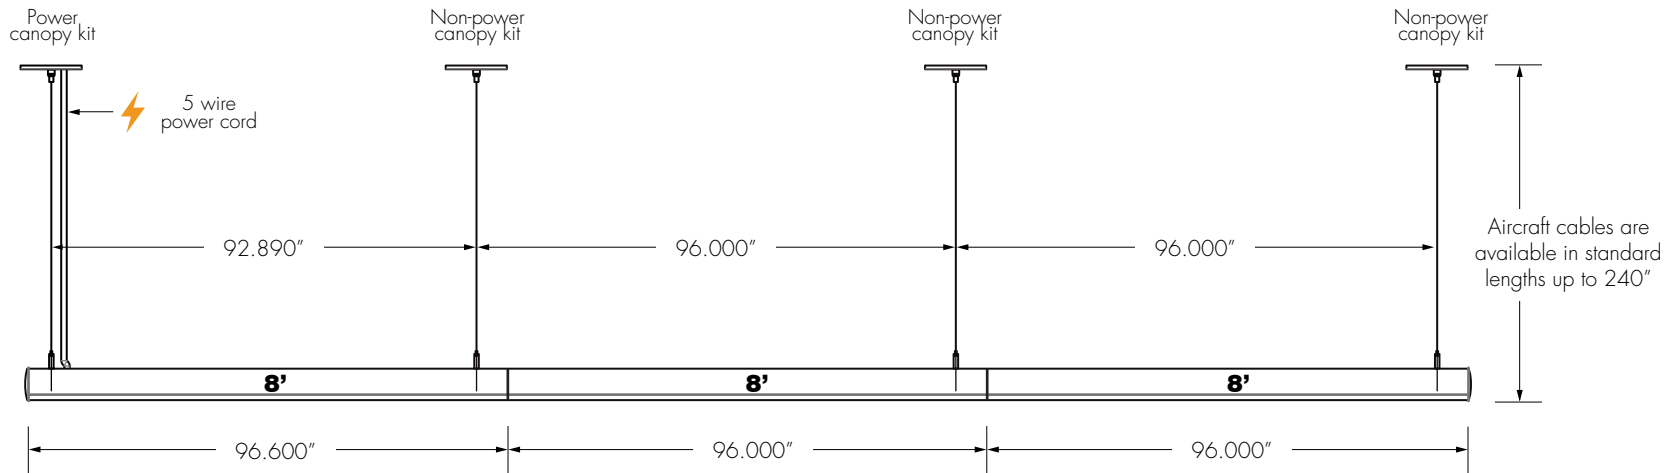

SUBMITTAL DRAWING 24' CONTINUOUS RUN - PENDANT

EVIAN TUBE™
Interior Ambient LED Luminaire

CLIENT _____

PROJECT _____

TYPE _____

QUANTITY _____

ORDERING INFORMATION _____

Output Down _____ CCT Down _____

Output Up _____ CCT Up _____ Finish _____

info@getdeco.com
t: 310.366.6866
f: 310.366.6855

www.getdeco.com
800.613.DECO (3326)
© Copyright Deco Lighting, Inc. 2017