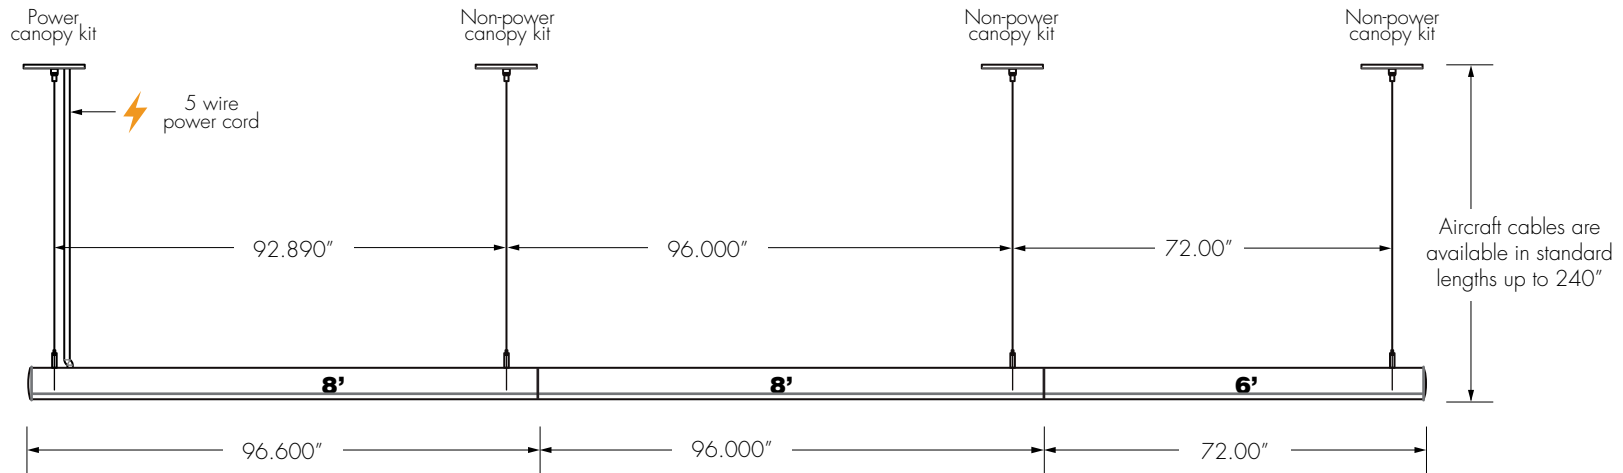

SUBMITTAL DRAWING 22' CONTINUOUS RUN - PENDANT

EVIAN TUBE™
Interior Ambient LED Luminaire

CLIENT _____

PROJECT _____

TYPE _____

QUANTITY _____

ORDERING INFORMATION _____

Output Down _____ CCT Down _____

Output Up _____ CCT Up _____ Finish _____

info@getdeco.com
t: 310.366.6866
f: 310.366.6855

www.getdeco.com
800.613.DECO (3326)
© Copyright Deco Lighting, Inc. 2017