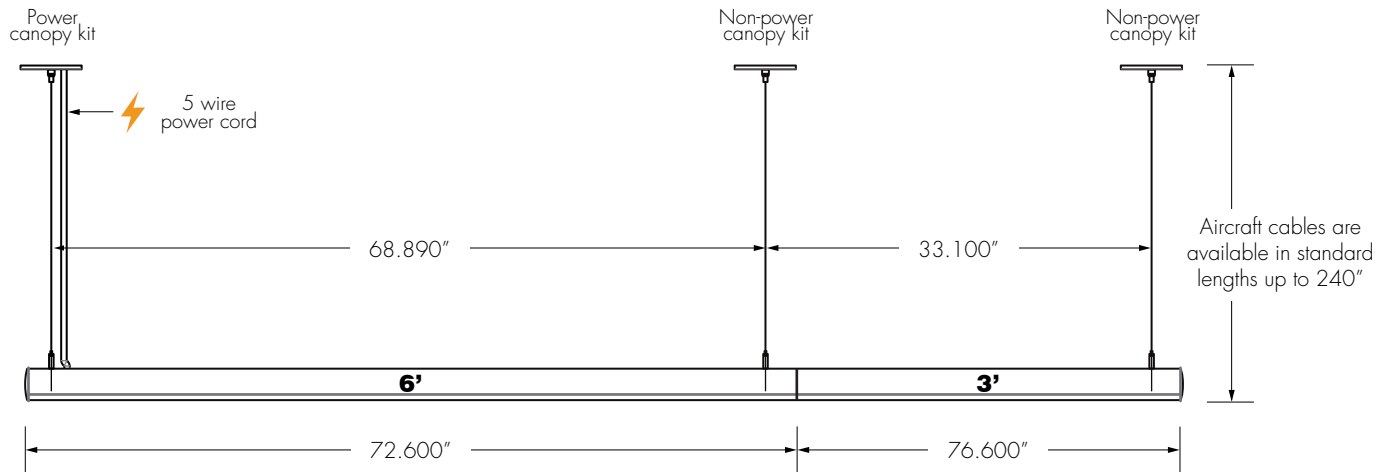

SUBMITTAL DRAWING 9' CONTINUOUS RUN - PENDANT

EVIAN TUBE™  
Interior Ambient LED Luminaire

CLIENT \_\_\_\_\_

PROJECT \_\_\_\_\_

TYPE \_\_\_\_\_

QUANTITY \_\_\_\_\_

ORDERING INFORMATION \_\_\_\_\_

Output Down \_\_\_\_\_ CCT Down \_\_\_\_\_