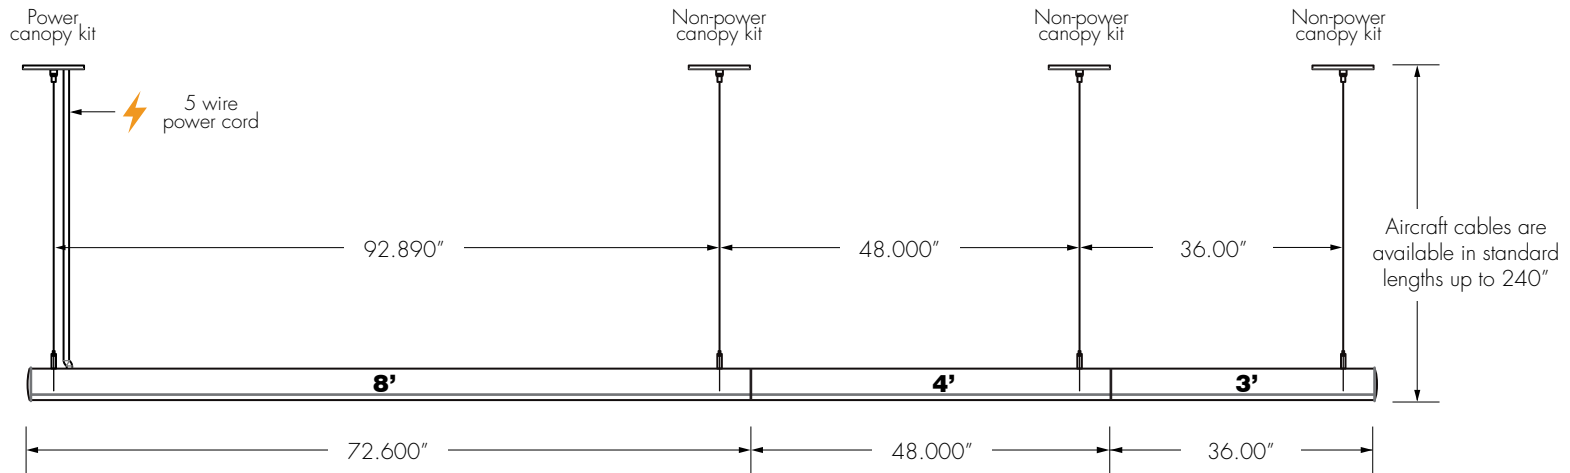

SUBMITTAL DRAWING 1.5' CONTINUOUS RUN - PENDANT

EVIAN TUBE™
Interior Ambient LED Luminaire

CLIENT _____

PROJECT _____

TYPE _____

QUANTITY _____

ORDERING INFORMATION _____

Output Down _____ CCT Down _____

Output Up _____ CCT Up _____ Finish _____

info@getdeco.com
t: 310.366.6866
f: 310.366.6855

www.getdeco.com
800.613.DECO (3326)
© Copyright Deco Lighting, Inc. 2017