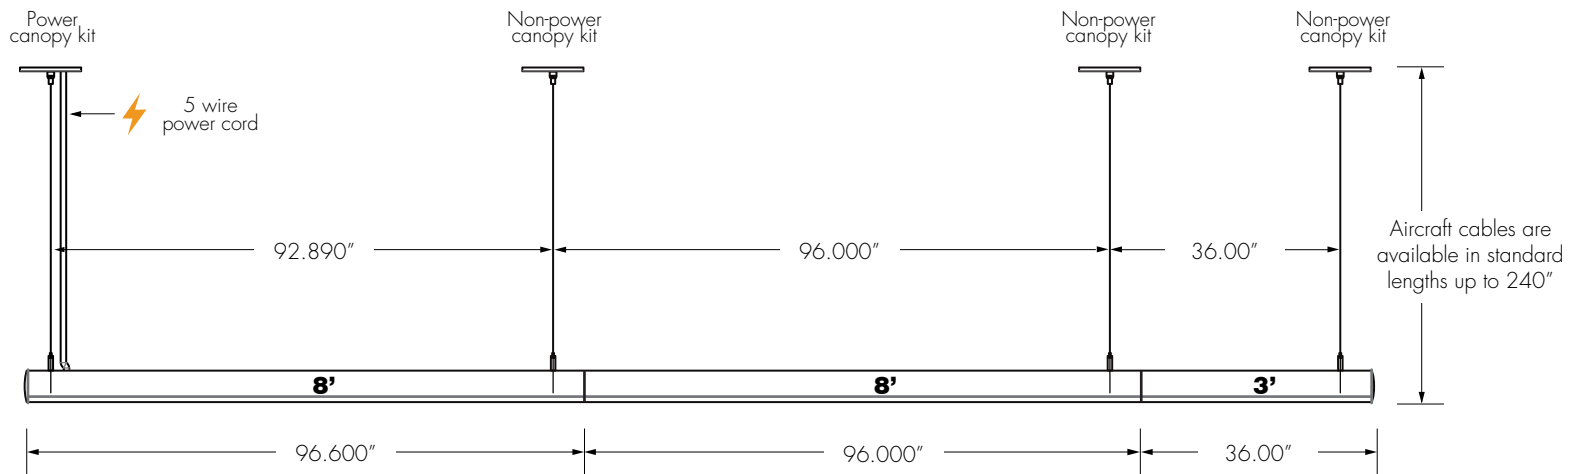

SUBMITTAL DRAWING 19' CONTINUOUS RUN - PENDANT

EVIAN TUBE™
Interior Ambient LED Luminaire

CLIENT _____

PROJECT _____

TYPE _____

QUANTITY _____

ORDERING INFORMATION _____

Output Down _____ CCT Down _____

Output Up _____ CCT Up _____ Finish _____

info@getdeco.com
t: 310.366.6866
f: 310.366.6855

www.getdeco.com
800.613.DECO (3326)
© Copyright Deco Lighting, Inc. 2017