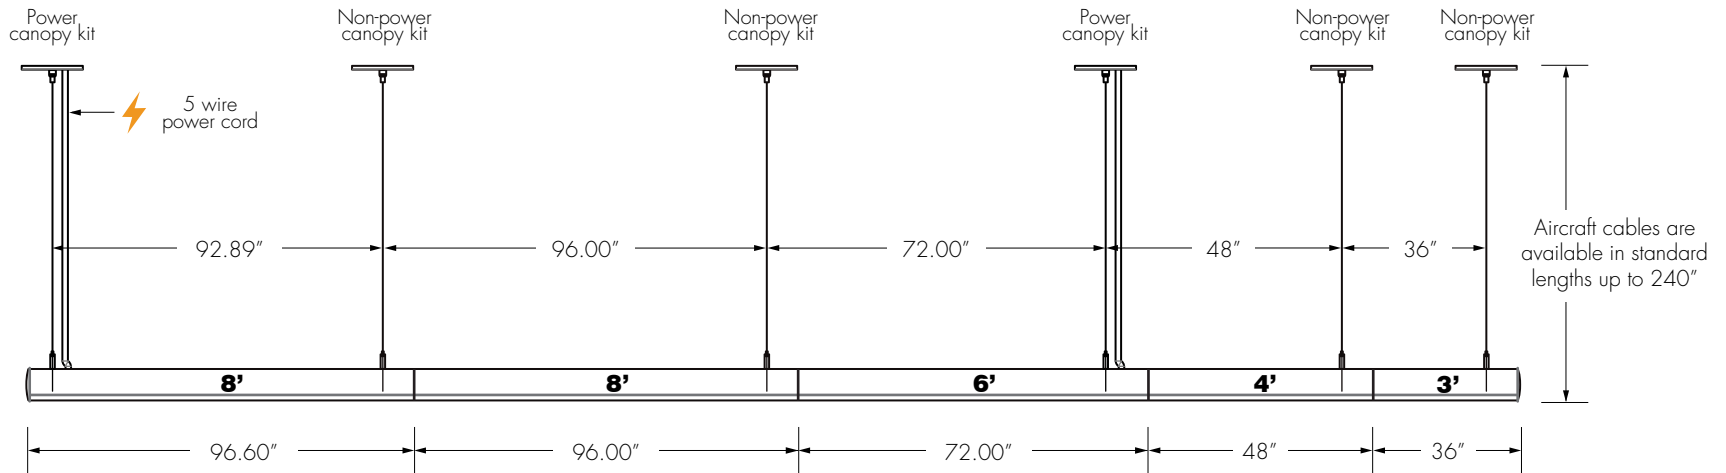

**SUBMITTAL DRAWING** 29' CONTINUOUS RUN - PENDANT

**EVIAN TUBE™**  
Interior Ambient LED Luminaire

CLIENT \_\_\_\_\_

PROJECT \_\_\_\_\_

TYPE \_\_\_\_\_

QUANTITY \_\_\_\_\_

ORDERING INFORMATION \_\_\_\_\_

Output Down \_\_\_\_\_ CCT Down \_\_\_\_\_