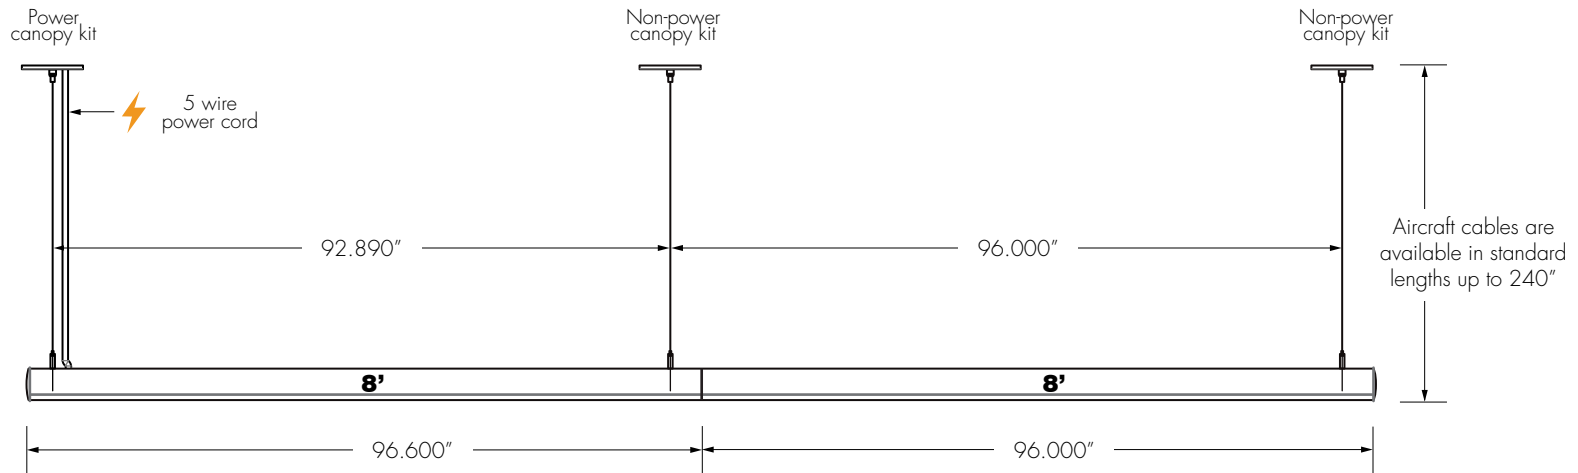

SUBMITTAL DRAWING 16' CONTINUOUS RUN - PENDANT

EVIAN TUBE™
Interior Ambient LED Luminaire

CLIENT _____

PROJECT _____

TYPE _____

QUANTITY _____

ORDERING INFORMATION _____

Output Down _____ CCT Down _____

Output Up _____ CCT Up _____ Finish _____

info@getdeco.com
t: 310.366.6866
f: 310.366.6855

www.getdeco.com
800.613.DECO (3326)
© Copyright Deco Lighting, Inc. 2017