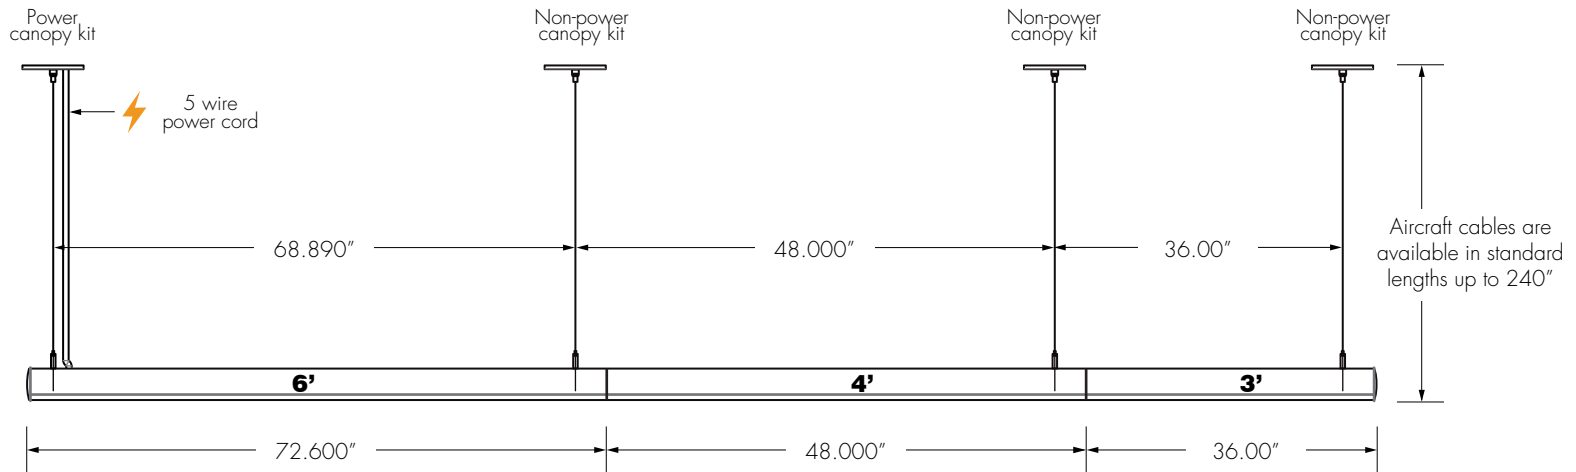

SUBMITTAL DRAWING 13' CONTINUOUS RUN - PENDANT

EVIAN TUBE™
Interior Ambient LED Luminaire

CLIENT _____

PROJECT _____

TYPE _____

QUANTITY _____

ORDERING INFORMATION _____

Output Down _____ CCT Down _____

Output Up _____ CCT Up _____ Finish _____

info@getdeco.com
t: 310.366.6866
f: 310.366.6855

www.getdeco.com
800.613.DECO (3326)
© Copyright Deco Lighting, Inc. 2017