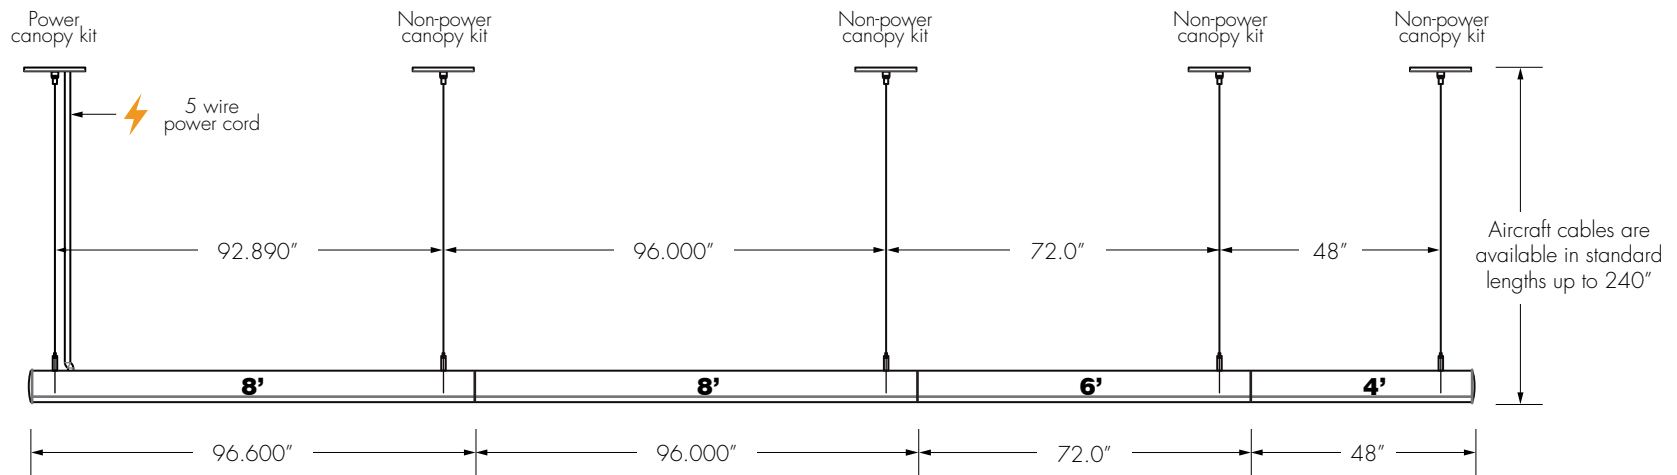

SUBMITTAL DRAWING 26' CONTINUOUS RUN - PENDANT

EVIAN TUBE™
Interior Ambient LED Luminaire

CLIENT _____

PROJECT _____

TYPE _____

QUANTITY _____

ORDERING INFORMATION _____

Output Down _____ CCT Down _____

Output Up _____ CCT Up _____ Finish _____

info@getdeco.com
t: 310.366.6866
f: 310.366.6855

www.getdeco.com
800.613.DECO (3326)
© Copyright Deco Lighting, Inc. 2017