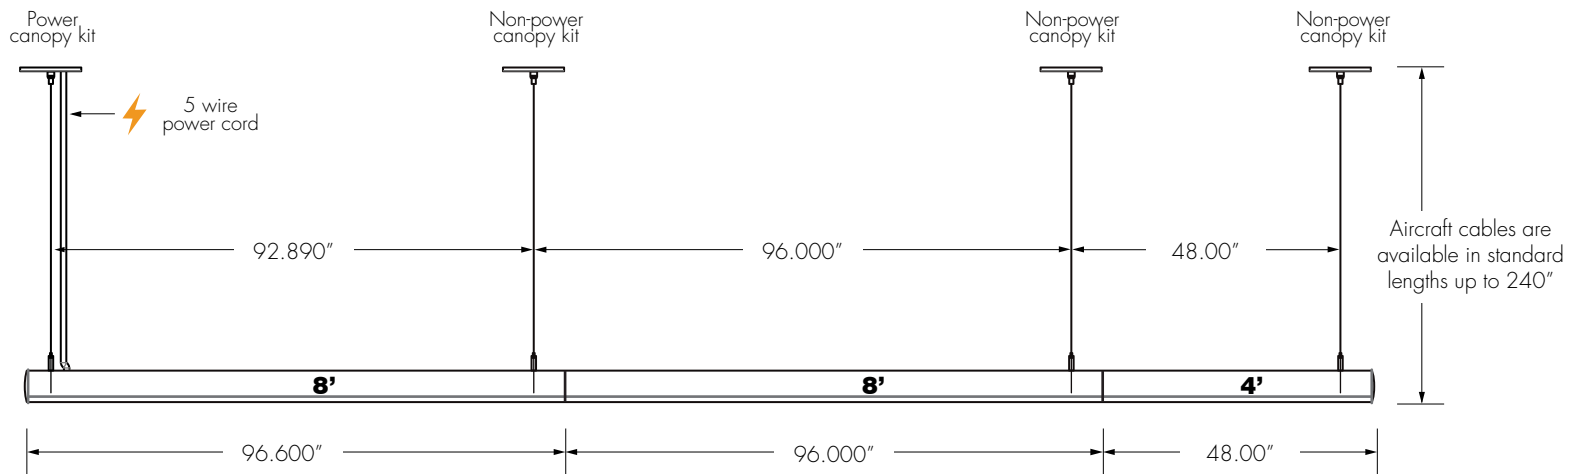

SUBMITTAL DRAWING 20' CONTINUOUS RUN - PENDANT

EVIAN TUBE™
Interior Ambient LED Luminaire

CLIENT _____

PROJECT _____

TYPE _____

QUANTITY _____

ORDERING INFORMATION _____

Output Down _____ CCT Down _____

Output Up _____ CCT Up _____ Finish _____

info@getdeco.com
t: 310.366.6866
f: 310.366.6855

www.getdeco.com
800.613.DECO (3326)
© Copyright Deco Lighting, Inc. 2017