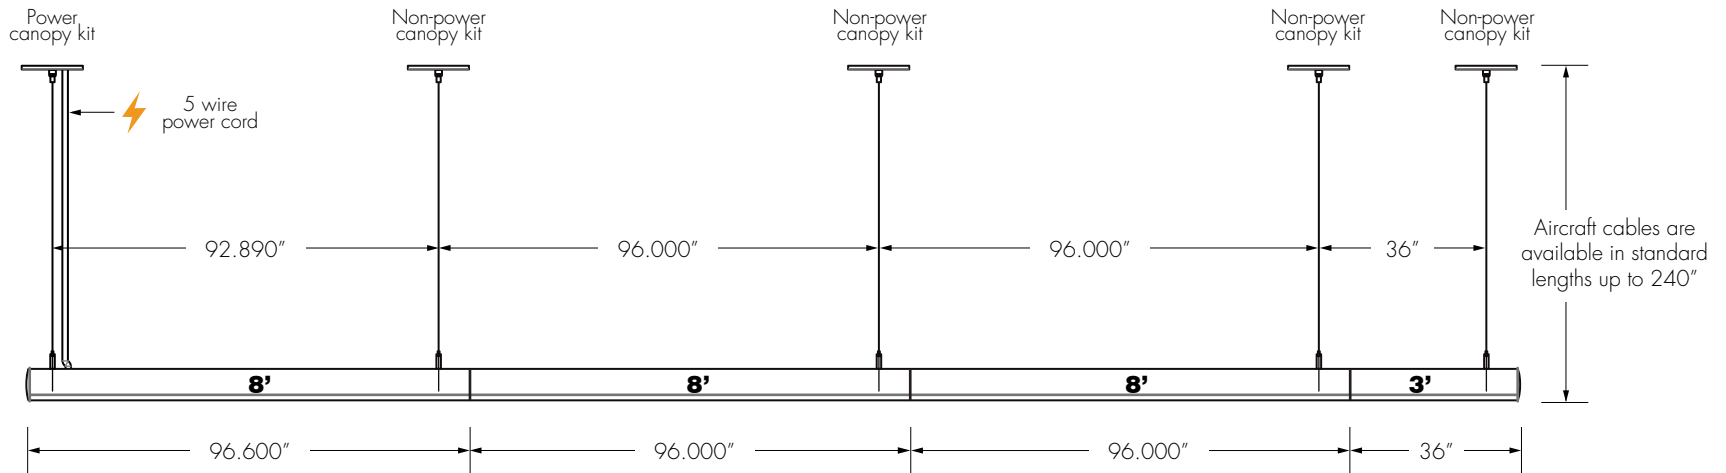

SUBMITTAL DRAWING 27' CONTINUOUS RUN - PENDANT

EVIAN TUBE™
Interior Ambient LED Luminaire

CLIENT _____

PROJECT _____

TYPE _____

QUANTITY _____

ORDERING INFORMATION _____

Output Down _____ CCT Down _____

Output Up _____ CCT Up _____ Finish _____

info@getdeco.com
t: 310.366.6866
f: 310.366.6855

www.getdeco.com
800.613.DECO (3326)
© Copyright Deco Lighting, Inc. 2017