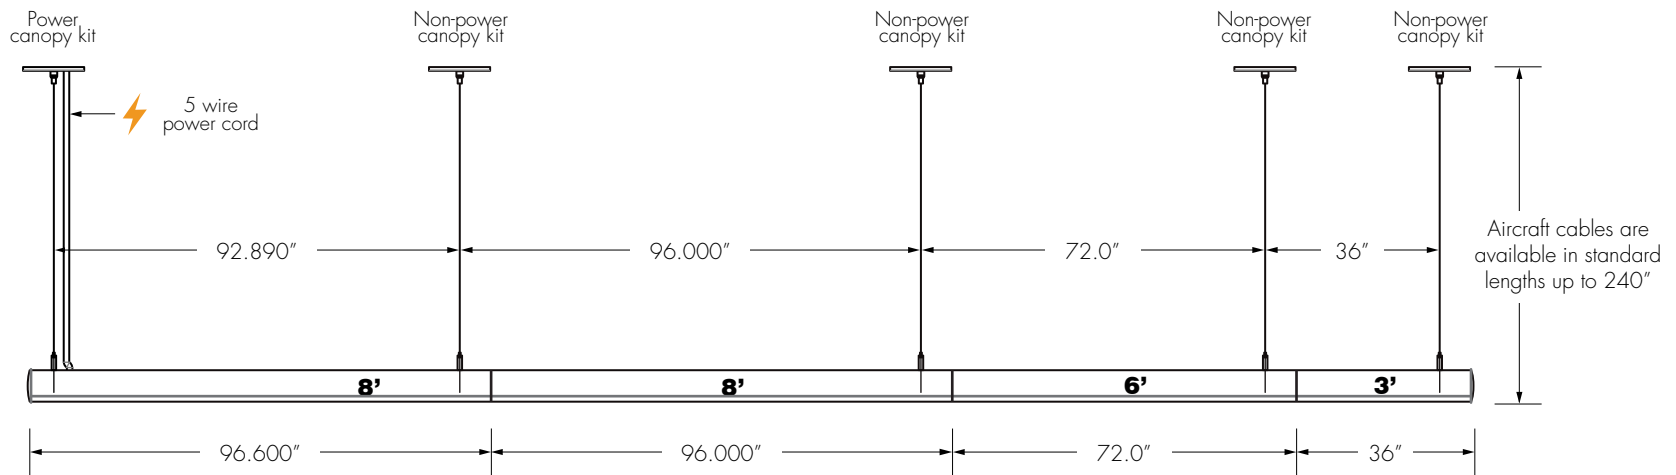

SUBMITTAL DRAWING 25' CONTINUOUS RUN - PENDANT

EVIAN TUBE™
Interior Ambient LED Luminaire

CLIENT _____

PROJECT _____

TYPE _____

QUANTITY _____

ORDERING INFORMATION _____

Output Down _____ CCT Down _____

Output Up _____ CCT Up _____ Finish _____

info@getdeco.com
t: 310.366.6866
f: 310.366.6855

www.getdeco.com
800.613.DECO (3326)
© Copyright Deco Lighting, Inc. 2017