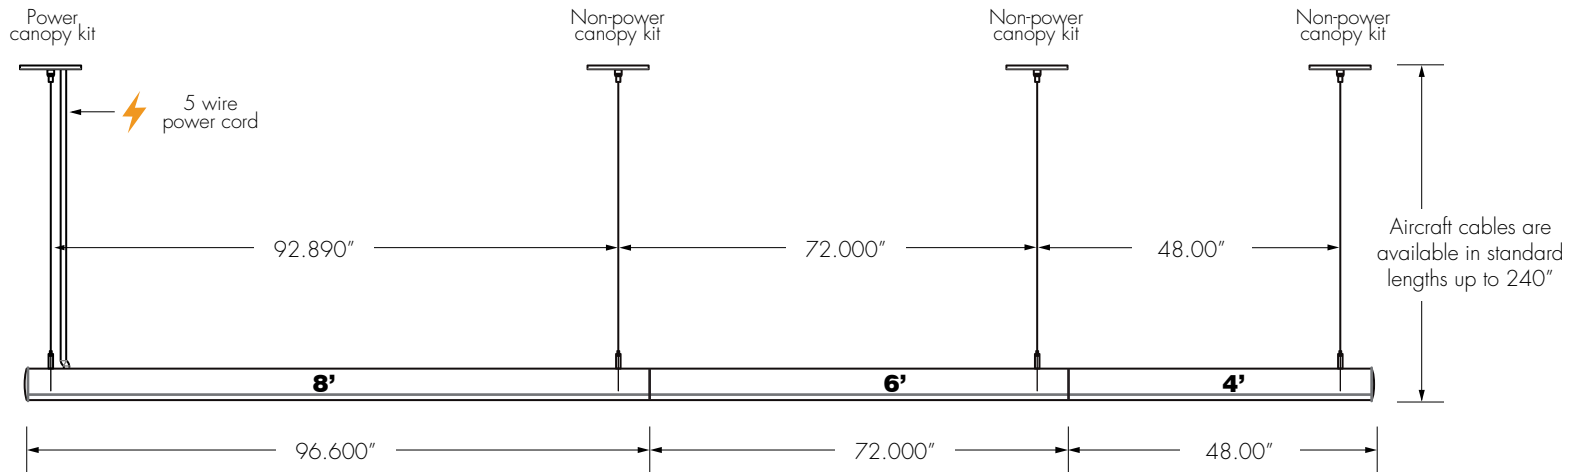

SUBMITTAL DRAWING 18' CONTINUOUS RUN - PENDANT

EVIAN TUBE™
Interior Ambient LED Luminaire

CLIENT _____

PROJECT _____

TYPE _____

QUANTITY _____

ORDERING INFORMATION _____

Output Down _____ CCT Down _____

Output Up _____ CCT Up _____ Finish _____

info@getdeco.com
t: 310.366.6866
f: 310.366.6855

www.getdeco.com
800.613.DECO (3326)
© Copyright Deco Lighting, Inc. 2017