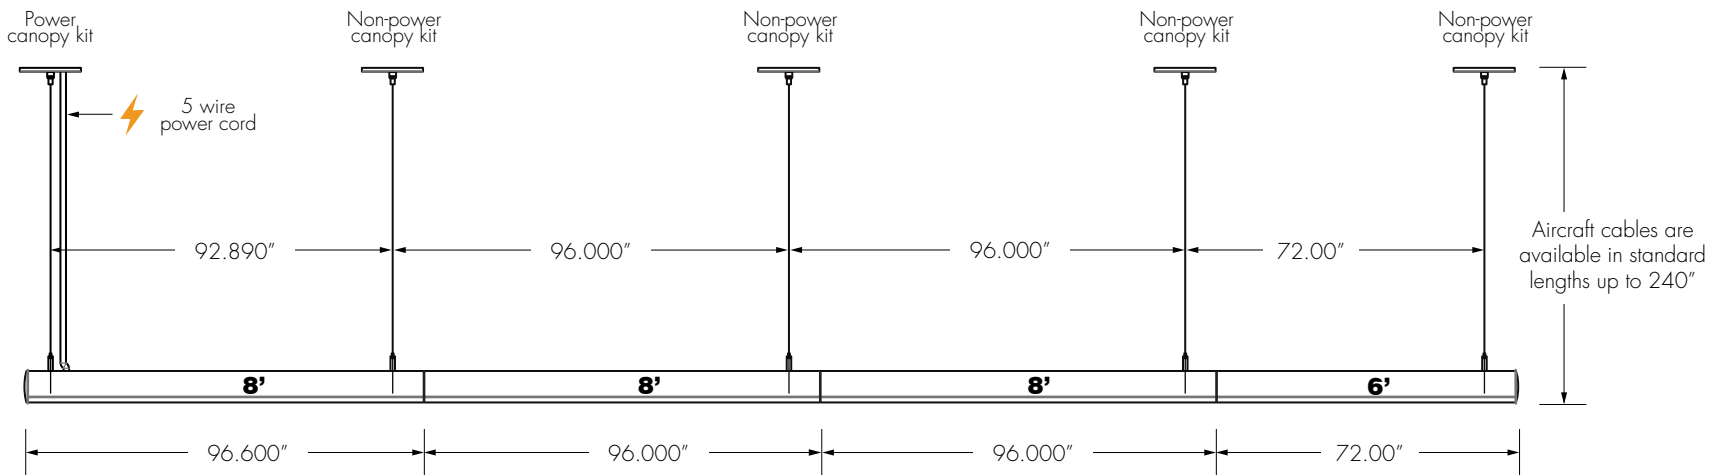

SUBMITTAL DRAWING 30' CONTINUOUS RUN - PENDANT

EVIAN TUBE™
Interior Ambient LED Luminaire

CLIENT _____

PROJECT _____

TYPE _____

QUANTITY _____

ORDERING INFORMATION _____

Output Down _____ CCT Down _____

Output Up _____ CCT Up _____ Finish _____

info@getdeco.com
t: 310.366.6866
f: 310.366.6855

www.getdeco.com
800.613.DECO (3326)
© Copyright Deco Lighting, Inc. 2017