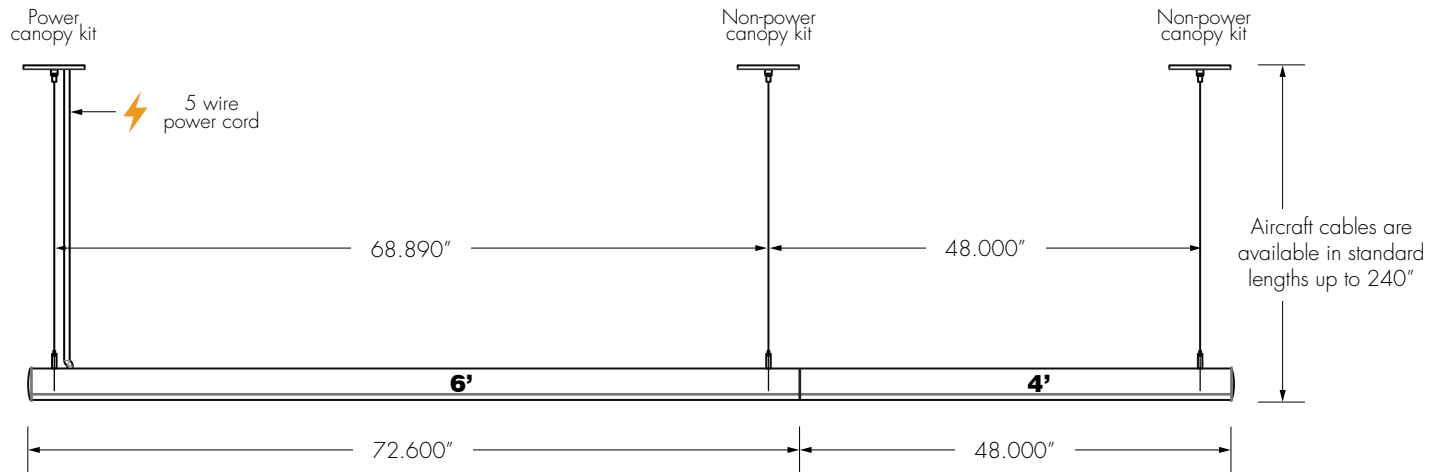

SUBMITTAL DRAWING 10' CONTINUOUS RUN - PENDANT

EVIAN TUBE™
Interior Ambient LED Luminaire

CLIENT _____

PROJECT _____

TYPE _____

QUANTITY _____

ORDERING INFORMATION _____

Output Down _____ CCT Down _____

Output Up _____ CCT Up _____ Finish _____

info@getdeco.com
t: 310.366.6866
f: 310.366.6855

www.getdeco.com
800.613.DECO (3326)
© Copyright Deco Lighting, Inc. 2017