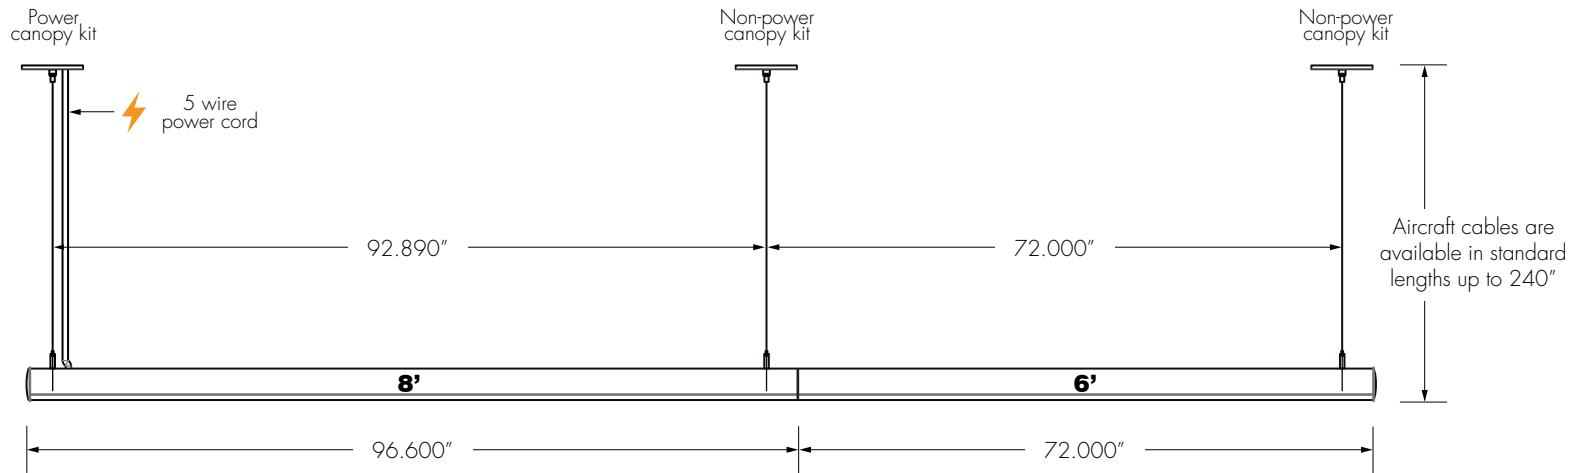

SUBMITTAL DRAWING 14' CONTINUOUS RUN - PENDANT

EVIAN TUBE™
Interior Ambient LED Luminaire

CLIENT _____

PROJECT _____

TYPE _____

QUANTITY _____

ORDERING INFORMATION _____

Output Down _____ CCT Down _____

Output Up _____ CCT Up _____ Finish _____

info@getdeco.com
t: 310.366.6866
f: 310.366.6855

www.getdeco.com
800.613.DECO (3326)
© Copyright Deco Lighting, Inc. 2017