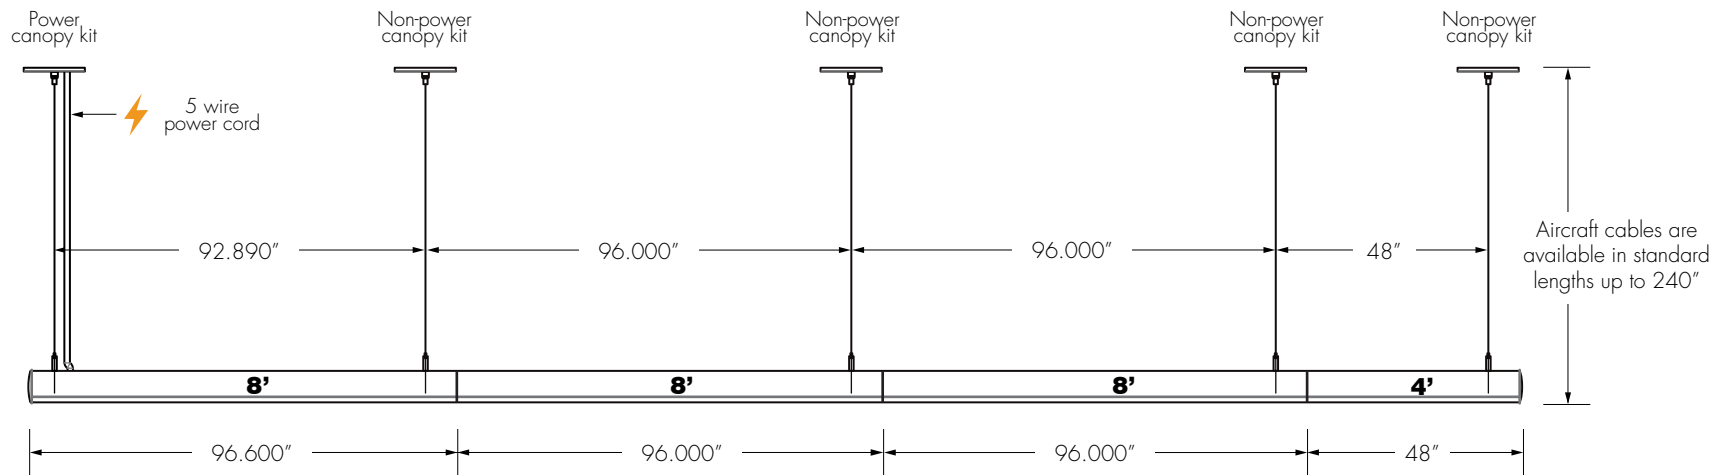

www.getdeco.com  
800.613.DECO (3326)  
© Copyright Deco Lighting, Inc. 2017

**SUBMITTAL DRAWING** 28' CONTINUOUS RUN - PENDANT

CLIENT \_\_\_\_\_

PROJECT \_\_\_\_\_

TYPE \_\_\_\_\_

QUANTITY \_\_\_\_\_

ORDERING INFORMATION \_\_\_\_\_