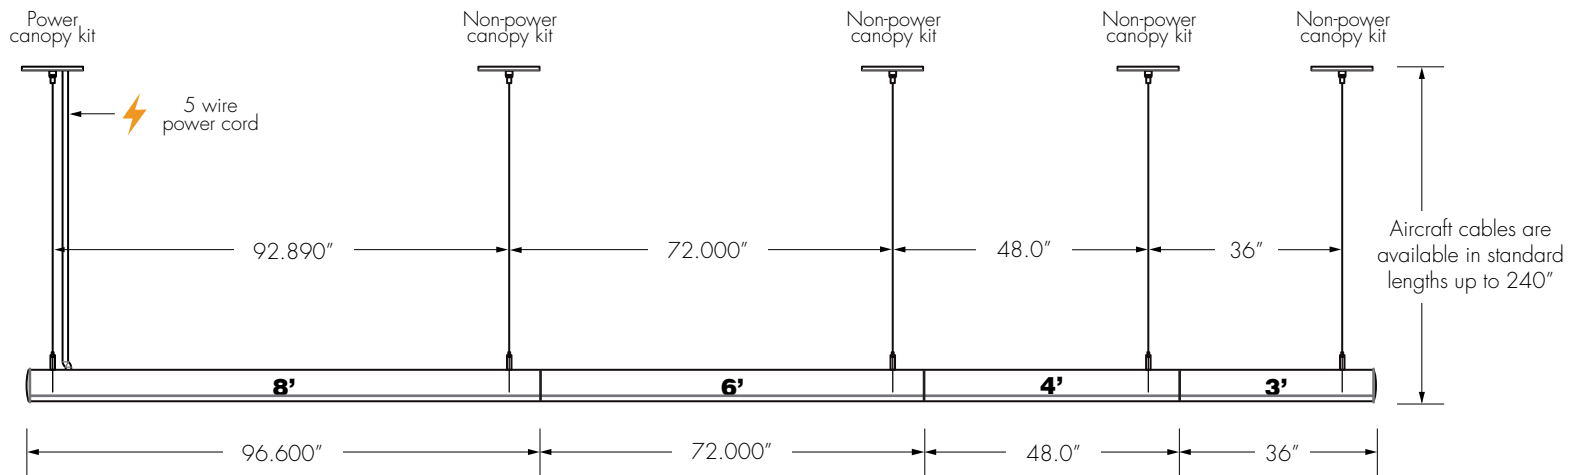

SUBMITTAL DRAWING 21' CONTINUOUS RUN - PENDANT

EVIAN TUBE™
Interior Ambient LED Luminaire

CLIENT _____

PROJECT _____

TYPE _____

QUANTITY _____

ORDERING INFORMATION _____

Output Down _____ CCT Down _____

Output Up _____ CCT Up _____ Finish _____

info@getdeco.com
t: 310.366.6866
f: 310.366.6855

www.getdeco.com
800.613.DECO (3326)
© Copyright Deco Lighting, Inc. 2017