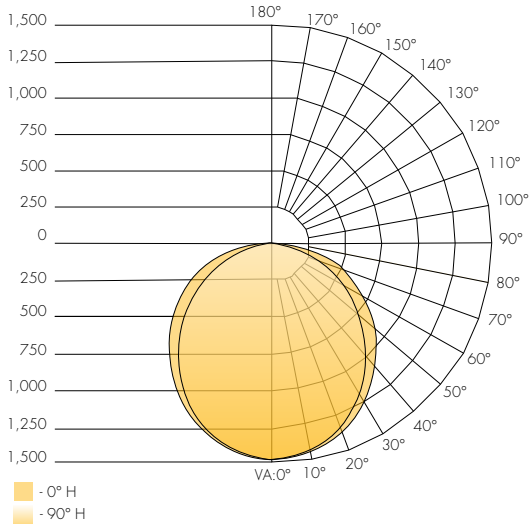

©2018 Deco Lighting, www.getdeco.com T: (800) 613-DECO F: (310) 366-6855
 Rev Date: 04/11/18 #2

Digitize your light.®

Features

- Neutral White (4000K) color temperature for interior spaces
- High reflectance optical engine delivers main beam focus through the optically designed acrylic lens.
- Linear ribbed acrylic lens overlay balances efficiency and aesthetics.
- Reflector distributes light through both optical elements.
- Ideal for recessed commercial applications such as offices, hospitals, and schools.
- L70 Lifetime Rating: 122,000 Hours
- Ultra efficient 130 lumens per watt performance
- Accurate interior color rendering with 82+ CRI
- Architectural Narrow style diffuser lens provides smooth, even illumination
- Door Frame style retrofit kit enables quick and easy upgrade from dated fluorescent fixtures to modern LED performance

Lumen Chart

Size	Nominal Wattage	System Wattage	4000K
2X2	25W	22.9	3000
2X4	35W	32.1	4150

Photometric Data

2x2 25W 4000K

Polar Candela Distribution

Zonal Lumen Summary

Zone	Lumens	%Lamp	%Luminaire
0-30	807.1	27.1%	27.1%
0-40	1,310.0	44%	44%
0-60	2,291.3	76.9%	76.9%
50-90	670.5	22.5%	22.5%
70-100	303.7	10.2%	10.2%
90-120	7.0	0.2%	0.2%
0-90	2,961.8	99.4%	99.4%
90-180	17.7	0.6%	0.6%
0-180	2,979.5	100%	100%

Photometric Data

2x4 35W 4000K

Polar Candela Distribution

Zonal Lumen Summary

Zone	Lumens	%Lamp	%Luminaire
0-30	1,112.8	26.8%	26.8%
0-40	1,808.7	43.5%	43.5%
0-60	3,174.3	76.4%	76.4%
50-90	956.0	23%	23%
70-100	441.4	10.6%	10.6%
90-120	10.5	0.3%	0.3%
0-90	4,130.3	99.4%	99.4%
90-180	25.2	0.6%	0.6%
0-180	4,155.5	100%	100%

EARLY AUGUST 2018

Lens Detail

W - Architectural Narrow