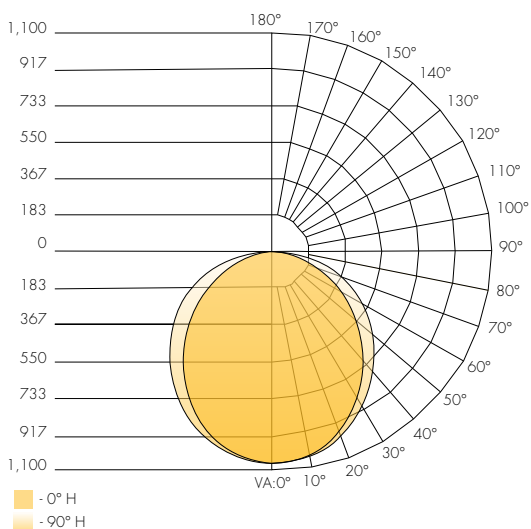

©2018 Deco Lighting, www.getdeco.com T: (800) 613-DECO F: (310) 366-6855
 Rev Date: 04/11/18 #2

Digitize your light.®

Features

- Neutral White (4000K) color temperature for interior spaces
- High reflectance optical engine delivers main beam focus through the optically designed acrylic lens.
- Linear ribbed acrylic lens overlay balances efficiency and aesthetics.
- Reflector distributes light through both optical elements.
- Ideal for recessed commercial applications such as offices, hospitals, and schools.
- L70 Lifetime Rating: 122,000 Hours
- Ultra efficient 130 lumens per watt performance
- Accurate interior color rendering with 82+ CRI
- Architectural Narrow style diffuser lens provides smooth, even illumination
- Door Frame style retrofit kit enables quick and easy upgrade from dated fluorescent fixtures to modern LED performance

Lumen Chart

Size	Nominal Wattage	System Wattage	4000K
2X2	25W	22.9	3000
2X4	35W	32.1	4150

Photometric Data

2x2 25W 4000K

Polar Candela Distribution

Zonal Lumen Summary

Zone	Lumens	%Lamp	%Luminaire
0-30	807.1	27.1%	27.1%
0-40	1,310.0	44%	44%
0-60	2,291.3	76.9%	76.9%
50-90	670.5	22.5%	22.5%
70-100	303.7	10.2%	10.2%
90-120	7.0	0.2%	0.2%
0-90	2,961.8	99.4%	99.4%
90-180	17.7	0.6%	0.6%
0-180	2,979.5	100%	100%

Photometric Data

2x4 35W 4000K

Polar Candela Distribution

Zonal Lumen Summary

Zone	Lumens	%Lamp	%Luminaire
0-30	1,112.8	26.8%	26.8%
0-40	1,808.7	43.5%	43.5%
0-60	3,174.3	76.4%	76.4%
50-90	956.0	23%	23%
70-100	441.4	10.6%	10.6%
90-120	10.5	0.3%	0.3%
0-90	4,130.3	99.4%	99.4%
90-180	25.2	0.6%	0.6%
0-180	4,155.5	100%	100%