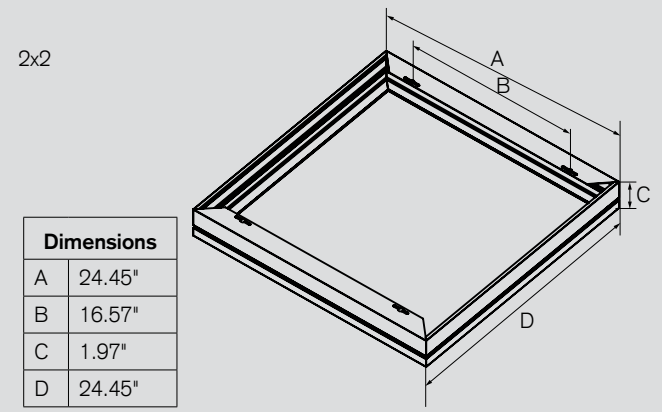

SFP-LED

Surface Mount Kit

Client: _____
Project Name: _____

Order #: _____
Type: _____ Qty: _____

Ordering Information

A STYLE	
SMK	Surface Mount Kit
B SIZE	
14	1 x 4'
22	2 x 2'
24	2 x 4'
C FINISH	
W	White