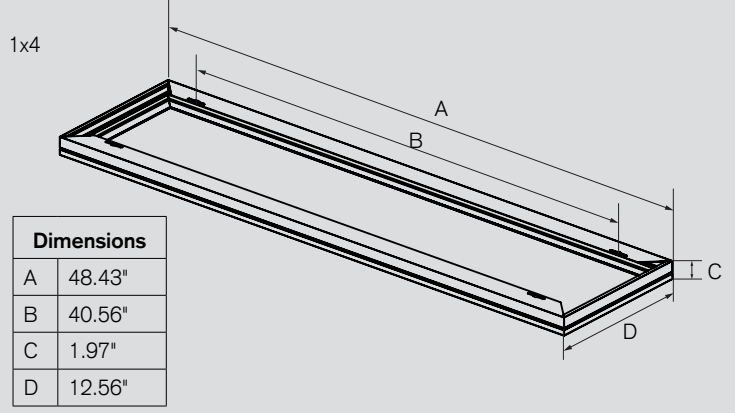

SFP-LED

Surface Mount Kit

Client: _____
Project Name: _____

Order #: _____
Type: _____ Qty: _____

Ordering Information

A STYLE	
SMK	Surface Mount Kit
B SIZE	
14	1 x 4'
22	2 x 2'
24	2 x 4'
C FINISH	
W	White