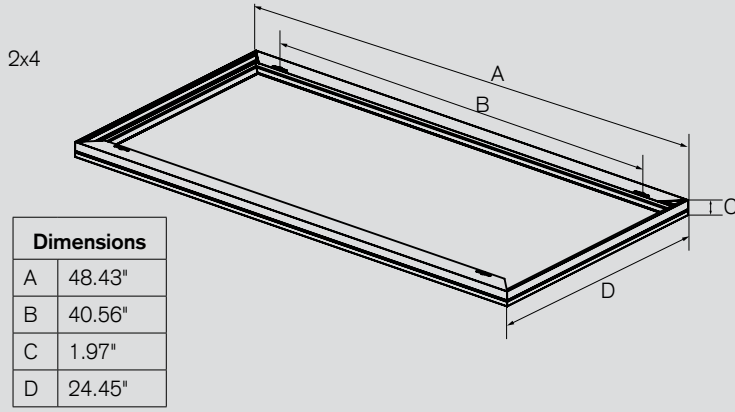

SFP-LED

Surface Mount Kit

Client: _____
Project Name: _____

Order #: _____
Type: _____ Qty: _____

Ordering Information

A STYLE	
SMK	Surface Mount Kit
B SIZE	
14	1 x 4'
22	2 x 2'
24	2 x 4'
C FINISH	
W	White