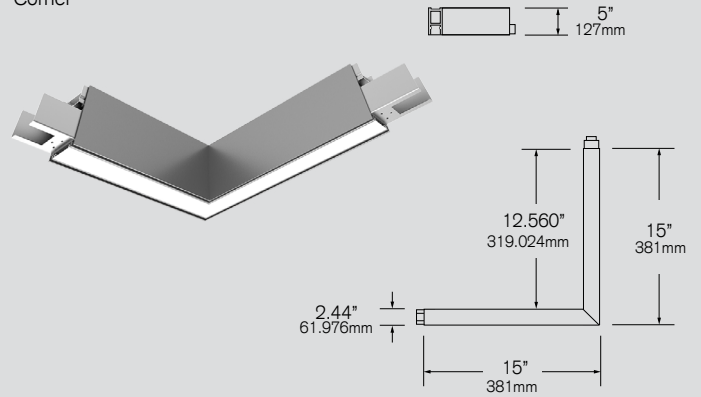

VECTOR™ 2 MUD-IN-FLANGE ACCESSORIES

Recessed Ambient Linear LED

Cross

Corner

Tee

Ordering Information

A STYLE

V2MX	Cross
V2MC	Corner
V2MT	Tee

B OUTPUT

L	7.5W/ft
M	10W/ft
H	15W/ft

C CCT

27	2700K
30	3000K
35	3500K
40	4000K
5W	5 Channel Color Tuning ¹

D VOLTAGE

U	120-277V
---	----------

E FINISH

W	Textured White
S	Textured Silver
C	Textured Custom Colors