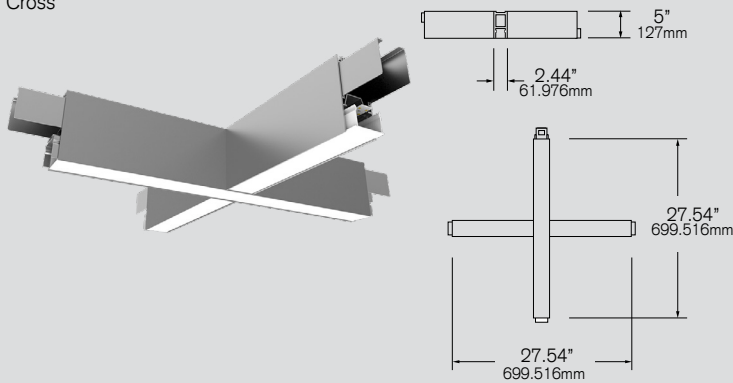

VECTOR™ 2 MUD-IN-FLANGE ACCESSORIES

Recessed Ambient Linear LED

Cross