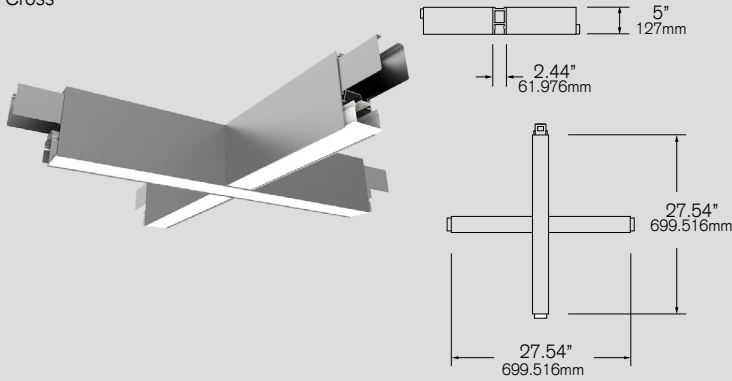

VECTOR™ 2 MUD-IN-FLANGE ACCESSORIES

Recessed Ambient Linear LED

Cross

Corner

Tee

Ordering Information

A STYLE

V2MX	Cross
V2MC	Corner
V2MT	Tee

B OUTPUT

L	7.5W/ft
M	10W/ft
H	15W/ft

C CCT

27	2700K
30	3000K
35	3500K
40	4000K
5W	5 Channel Color Tuning ¹

D VOLTAGE

U	120-277V
---	----------

E FINISH

W	Textured White
S	Textured Silver
C	Textured Custom Colors