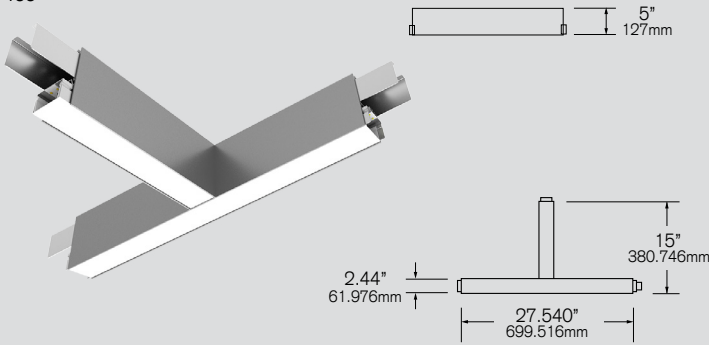

VECTOR™ 2 MUD-IN-FLANGE ACCESSORIES

Recessed Ambient Linear LED

Cross

Corner

Tee

Ordering Information

A STYLE

V2MX	Cross
V2MC	Corner
V2MT	Tee

B OUTPUT

L	7.5W/ft
M	10W/ft
H	15W/ft

C CCT

27	2700K
30	3000K
35	3500K
40	4000K
5W	5 Channel Color Tuning ¹

D VOLTAGE

U	120-277V
---	----------

E FINISH

W	Textured White
S	Textured Silver
C	Textured Custom Colors