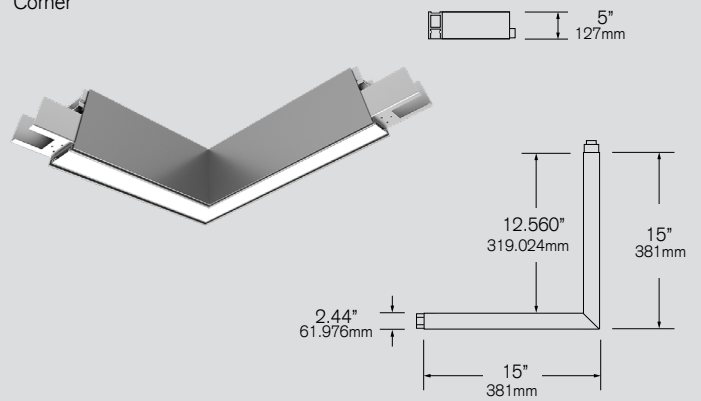

VECTOR™ 2 MUD-IN-FLANGE ACCESSORIES

Recessed Ambient Linear LED

Corner

Ordering Information

A STYLE

V2MX	Cross
V2MC	Corner
V2MT	Tee

B OUTPUT

L	7.5W/ft
M	10W/ft
H	15W/ft

C CCT

27	2700K
30	3000K
35	3500K
40	4000K
5W	5 Channel Color Tuning¹

D VOLTAGE

U	120-277V

E FINISH

W	Textured White
S	Textured Silver
C	Textured Custom Colors

¹5 Channel Color Tuning only available at High Output setting