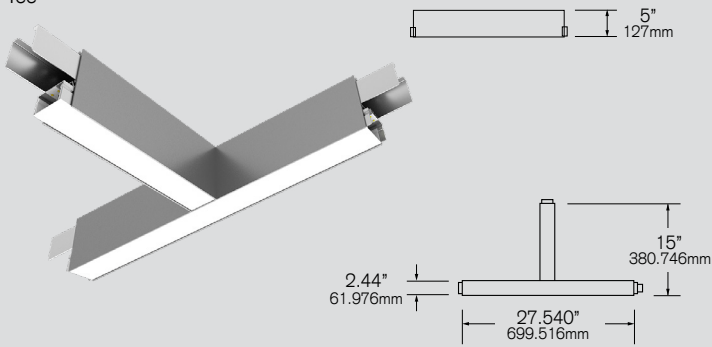

Tee

Ordering Information

A STYLE

V2MX	Cross
V2MC	Corner
V2MT	Tee

B OUTPUT

L	7.5W/ft
M	10W/ft
H	15W/ft

C CCT

27	2700K
30	3000K
35	3500K
40	4000K
5W	5 Channel Color Tuning¹

D VOLTAGE

U	120-277V

E FINISH

W	Textured White
S	Textured Silver
C	Textured Custom Colors

¹5 Channel Color Tuning only available at High Output setting