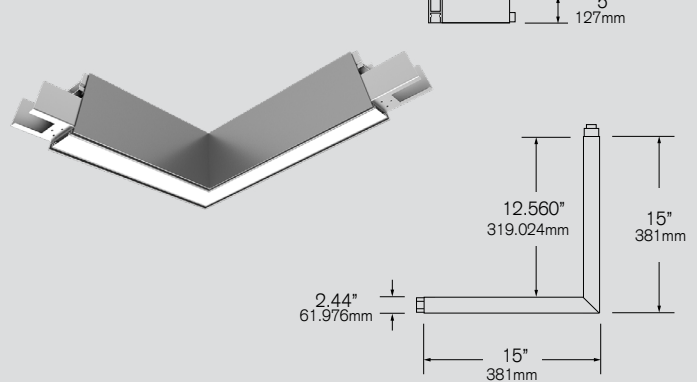

VECTOR 2 PENDANT ACCESSORIES

Ambient Linear LED

Client: _____
Project Name: _____

Order #: _____
Type: _____ Qty: _____

Corner

Ordering Information

A STYLE

V2PX	Cross
V2PC	Corner
V2PT	Tee

B DISTRIBUTION

I	Direct/Indirect
D	Direct

C OUTPUT DOWN

L	7.5W/ft
M	10W/ft
H	15W/ft

D OUTPUT UP*

L	7.5W/ft
M	10W/ft
H	15W/ft

E CCT DOWN

27	2700K
30	3000K
35	3500K
40	4000K
5W	5 Channel Color Tuning¹

F CCT UP*

27	2700K
30	3000K
35	3500K
40	4000K
5W	5 Channel Color Tuning¹

G VOLTAGE

U	120-277V

H FINISH

W	Textured White
S	Textured Silver
##	Specialized Color²
C	Textured Custom Colors

*Only available when direct/indirect distribution is selected

¹ 5 Channel Color Tuning only available at High Output setting

² See following page for Ordering Codes on 24 Specialized Finishes. Example "07"