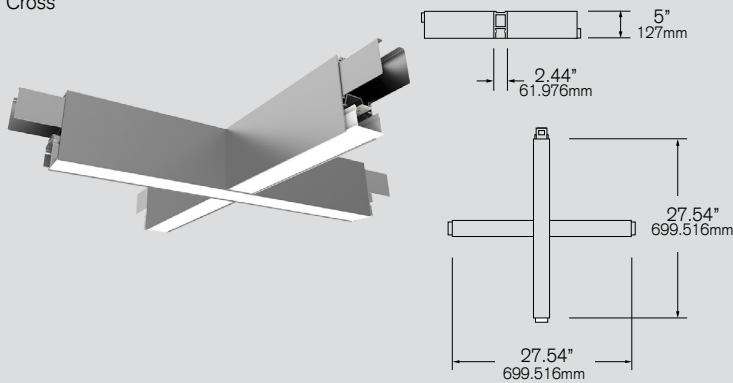

VECTOR 2 PENDANT ACCESSORIES

Ambient Linear LED

Cross

Corner

Tee

Ordering Information

A STYLE

V2PX	Cross
V2PC	Corner
V2PT	Tee

B DISTRIBUTION

I	Direct/Indirect
D	Direct

C OUTPUT DOWN

L	7.5W/ft
M	10W/ft
H	15W/ft

D OUTPUT UP*

L	7.5W/ft
M	10W/ft
H	15W/ft

E CCT DOWN

27	2700K
30	3000K
35	3500K
40	4000K
5W	5 Channel Color Tuning ¹