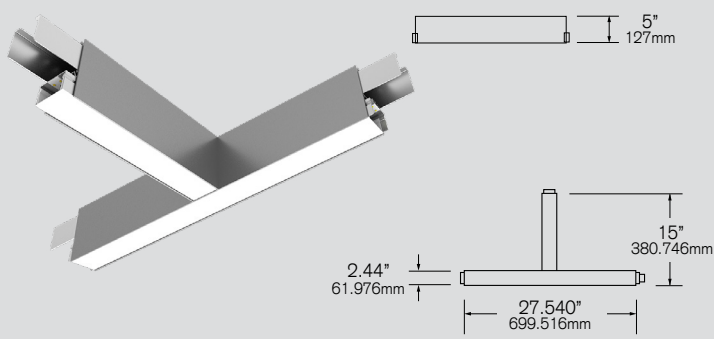

Tee

Ordering Information

A STYLE

V2PX	Cross
V2PC	Corner
V2PT	Tee

B DISTRIBUTION

I	Direct/Indirect
D	Direct

C OUTPUT DOWN

L	7.5W/ft
M	10W/ft
H	15W/ft

D OUTPUT UP*

L	7.5W/ft
M	10W/ft
H	15W/ft

E CCT DOWN

27	2700K
30	3000K
35	3500K
40	4000K
5W	5 Channel Color Tuning¹

F CCT UP*

27	2700K
30	3000K
35	3500K
40	4000K
5W	5 Channel Color Tuning¹

G VOLTAGE

U	120-277V

H FINISH

W	Textured White
S	Textured Silver
##	Specialized Color²
C	Textured Custom Colors

*Only available when direct/indirect distribution is selected

¹ 5 Channel Color Tuning only available at High Output setting

² See following page for Ordering Codes on 24 Specialized Finishes. Example "07"