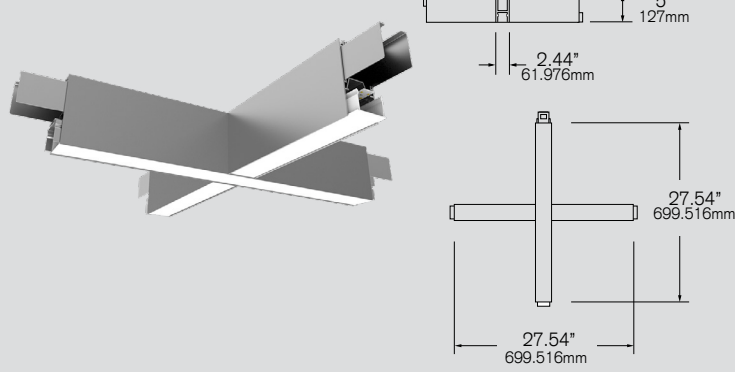

VECTOR 2 PENDANT ACCESSORIES

Ambient Linear LED

Client: _____
Project Name: _____

Order #: _____
Type: _____ Qty: _____

Cross