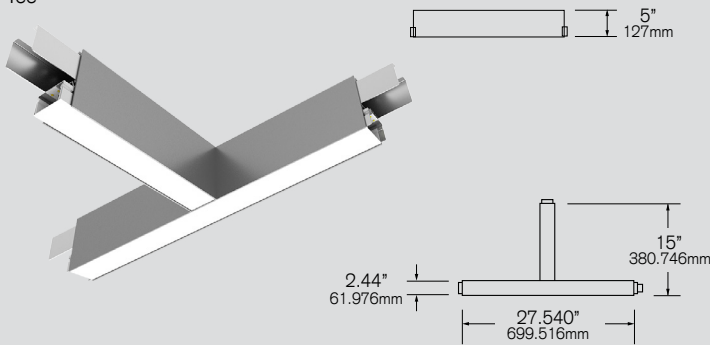

VECTOR 2 PENDANT ACCESSORIES

Ambient Linear LED

Cross

Corner

Tee

Ordering Information

A STYLE

V2PX	Cross
V2PC	Corner
V2PT	Tee

B DISTRIBUTION

I	Direct/Indirect
D	Direct

C OUTPUT DOWN

L	7.5W/ft
M	10W/ft
H	15W/ft

D OUTPUT UP*

L	7.5W/ft
M	10W/ft
H	15W/ft

E CCT DOWN

27	2700K
30	3000K
35	3500K
40	4000K
5W	5 Channel Color Tuning ¹