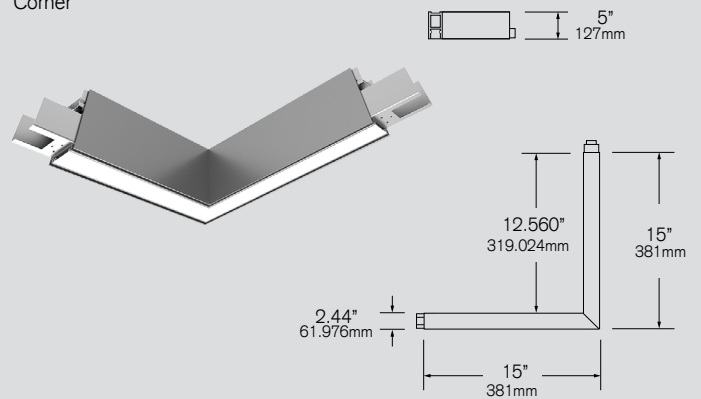

VECTOR 2 PENDANT ACCESSORIES

Ambient Linear LED

Cross

Corner

Tee

Ordering Information

A STYLE

V2PX	Cross
V2PC	Corner
V2PT	Tee

B DISTRIBUTION

I	Direct/Indirect
D	Direct

C OUTPUT DOWN

L	7.5W/ft
M	10W/ft
H	15W/ft

D OUTPUT UP*

L	7.5W/ft
M	10W/ft
H	15W/ft

E CCT DOWN

27	2700K
30	3000K
35	3500K
40	4000K
5W	5 Channel Color Tuning ¹