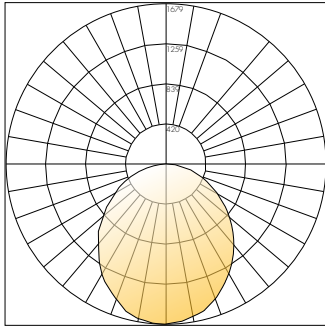

Please Note: All orders under 25 linear feet will require a one-time set up charge. Please consult factory for charge.

**Photometrics**

Polar Graph - 4' High Output 4000K

Delivered Lumens: 4640  
CRI: 97