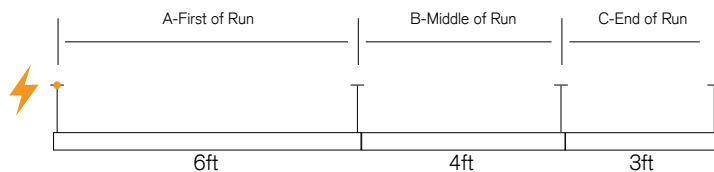

Photometrics

Delivered Lumens: 4640
CRI: 97

Delivered Lumens: 10,400 (4640 Direct / 5760 Indirect)
CRI: 97

Direct (Down) Lumen Chart:

OUTPUT SELECTION	LOW	MEDIUM	HIGH
NOMINAL WATTAGE	7.5W/ft	10W/ft	15W/ft
LUMENS PER FOOT	570	855	1160
2' LENGTH			
System Wattage	12.00	18.00	24.00
Lumen Output	1140	1700	2320
3' LENGTH			
System Wattage	18.00	27.00	36.00
Lumen Output	1710	2550	3480
4' LENGTH			
System Wattage	24.00	36.00	49.00
Lumen Output	2280	3400	4640
6' LENGTH			
System Wattage	36.00	54.00	72.00
Lumen Output	3420	5100	6960
8' LENGTH			
System Wattage	48.00	72.00	96.00
Lumen Output	4560	6800	9280

Indirect (Up) Lumen Chart:

OUTPUT SELECTION	LOW	MEDIUM	HIGH
NOMINAL WATTAGE	7.5W/ft	10W/ft	15W/ft
LUMENS PER FOOT	720	1080	1440
2' LENGTH			
System Wattage	12.00	18.00	24.00
Lumen Output	1440	2160	2880
3' LENGTH			
System Wattage	18.00	27.00	36.00
Lumen Output	2160	3240	4320
4' LENGTH			
System Wattage	24.00	36.00	48.00
Lumen Output	2880	4320	5760
6' LENGTH			
System Wattage	36.00	54.00	72.00
Lumen Output	4320	6480	8640
8' LENGTH			
System Wattage	48.00	72.00	96.00
Lumen Output	5760	8640	11520

Lumen values shown are for 4000K models. For other color temperatures, use the below multipliers:
2700K: 0.85, 3000K: 0.90, 3500K: 0.95

For total system wattage consumption and lumen output, add the direct and indirect lumen and wattage data based on output settings desired.

EX: V2P-I-4-H-L-40-40-U-CB-W-E

	Direct	Indirect	Total
Wattage	49.00	24.00	73.00
Lumen	4640	2880	7520

Continuous Runs

When a system run is ordered, individual sections are shipped, labeled with their Section of Run noted at the end of the part number. Shown below is an example of a 13' continuous run. For more information, refer to the continuous run guide.