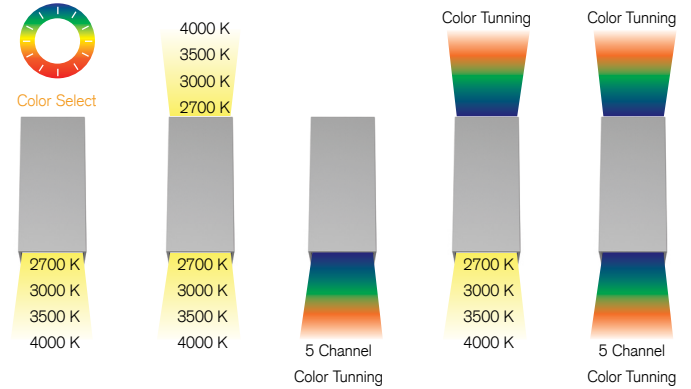

Five-Channel Tuning

The number of control channels deployed in a color tuning system impacts the quality of the light and consistency of color. It also affects the color tuning range, the level of gamut control and the efficacy of the solution.

Deco Spectrum™ mixes five different colors of high brightness, broad spectrum LEDs – none of which are white – to deliver light that is 2 MacAdam ellipses about the Planckian curve at 90+ CRI across the tuning range.

The result: light that accurately depicts – across the full tuning range – the object's color as compared to its color in true sunlight.