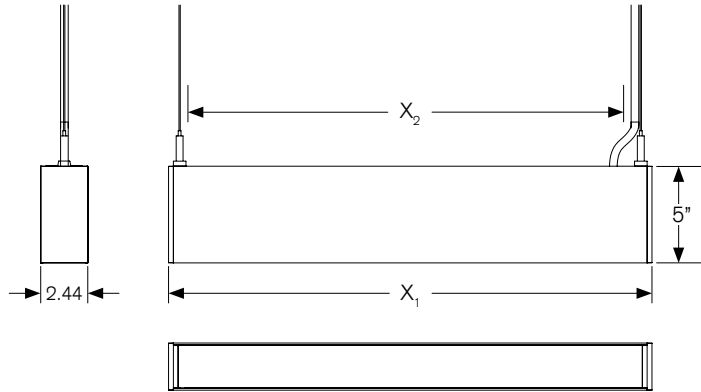

*Only available when direct/indirect distribution is selected

¹Replace "xxx" with desired system length, in feet. See Continuous Run Guide for additional information (separate document)

² 5 Channel Color Tuning only available at High Output setting. Controlled using DMX system (provided by customer or other vendor)

³ See below for Ordering Codes on 24 Specialized Finishes. Example "07"

⁴ Please Note: All orders under 25 linear feet will require a one-time set up charge. Please consult factory for charge.

⁵ All finishes are textured unless specified otherwise by the customer

Dimensions

	2	3	4	6	8
X₁	24.32"	36.32"	48.32"	72.32"	96.32"
X₂	23.35"	35.35"	47.35"	71.35"	95.35"

Lutron Options

VW0 Lutron Vive System Enabled Fixture(External RF only) Standard 0-10V X% Driver

VWS0 Lutron Vive Wireless Fixture (External RF w/Occ & Daylight Sensor) Standard DALI X% Driver

ES1 EcoSystem digital control, Hi-lume 1% EcoSystem LED driver with Soft-on, Fade-to- Black. Ideal for conference rooms, restaurants, lobbies, ballrooms, and lecture halls. Benefits include: All benefits of the ES5 series plus beautiful, smooth flicker-free dimming down to 1% and a Soft-on, Fade-to- Black™ feature, which provides an incandescent-like experience when transitioning from off to 1% and vice versa.

ES5 ES5 - EcoSystem digital control, 5-Series EcoSystem LED driver. Flicker-free dimming from 100% to 5%.

Lutron Vive Lighting Control System (applies to VW0 and VWS0 options)

Lutron Vive is a revolutionary wireless lighting control solution for new and existing commercial buildings, combining a variety of lighting control strategies with controls and sensors to maximize efficiency and system flexibility. A Lutron Vive lighting control solution can reduce energy consumption by 60% or more by employing the following strategies:

- Occupancy/vacancy sensing turns lights on when occupants are in a space and off when they vacate the space.
- Daylight harvesting dims electric lights when daylight is available to light the space.
- Scheduling provides pre-programmed changes in light levels based on time of day.
- Demand response automatically reduces lighting loads during peak electricity usage times.
- Plug load control automatically turns off loads after occupants leave a space.
- High-end trim sets the maximum light level based on customer requirements in each space.
- Personal dimming control gives occupants the ability to adjust the light level.
- HVAC integration controls heating,ventilation, and air conditioning systems through contact closure, or BACnet protocol.
- System Optimization Service from Lutron identifies important lighting control adjustments to save additional energy and create a more productive work environment on an ongoing basis.

Specialized Colors

A-Classic

	01	Natural Aluminum	RAL #7035
	02	Silver Bullet	RAL #7038
	03	Raven	RAL #9005
	04	Crystal White	RAL #9010
	05	Macademia	RAL #9003
	06	Hampden	RAL #9001
	07	London	RAL #7044

B-Urban

	08	Urban Native	RAL #8025
	09	Military Green	RAL #6011
	10	Carmin	RAL #8028
	11	Chocolate Spice	RAL #8017
	12	Asher Grey	RAL #7004
	13	Tech Grey	RAL #7016
	14	Slate	RAL #7031
	15	Mason	RAL #7039

C-Fresh

	16	Violet Dreams	RAL #4006
	17	Sangria Sunset	RAL #2004
	18	Deep Pink	RAL #4010
	19	Ruby Red	RAL #3027
	20	Island Skye	RAL #6027
	21	Sophia	RAL #5015
	22	Antique Spring	RAL #6019
	23	Daisy	RAL #1018
	24	Gun Metal	RAL #7024

Please Note: All orders under 25 linear feet will require a one-time set up charge. Please consult factory for charge.