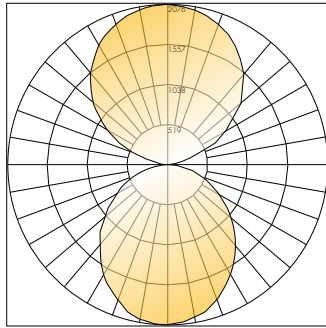

Please Note: All orders under 25 linear feet will require a one-time set up charge. Please consult factory for charge.

**Photometrics**

Polar Graph - 4' High Output 4000K

Delivered Lumens: 4640  
CRI: 97

Polar Graph - 4' High Direct / High Indirect 4000K

Delivered Lumens: 10,400 (4640 Direct / 5760 Indirect)  
CRI: 97

**Direct (Down) Lumen Chart:**

OUTPUT SELECTION	LOW	MEDIUM	HIGH
NOMINAL WATTAGE	7.5W/ft	10W/ft	15W/ft
LUMENS PER FOOT	570	855	1160
<b>2' LENGTH</b>			
System Wattage	12.00	18.00	24.00
Lumen Output	1140	1700	2320
<b>3' LENGTH</b>			
System Wattage	18.00	27.00	36.00
Lumen Output	1710	2550	3480
<b>4' LENGTH</b>			
System Wattage	24.00	36.00	49.00
Lumen Output	2280	3400	4640
<b>6' LENGTH</b>			
System Wattage	36.00	54.00	72.00
Lumen Output	3420	5100	6960
<b>8' LENGTH</b>			
System Wattage	48.00	72.00	96.00
Lumen Output	4560	6800	9280