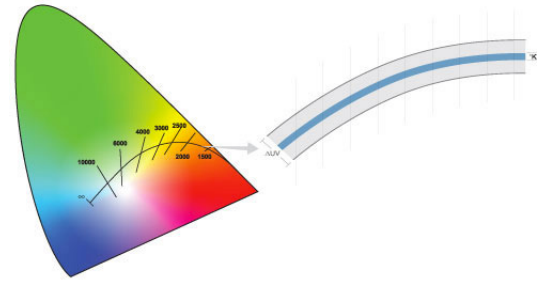

Deco Spectrum™ 5 Channel Color Tuning

The benefits of Deco Spectrum™ include:

- Perfectly natural white light.
- On-Planckian tuning from 1650K to 8000K.
- Dimming from 100% to 1% while maintaining CCT, or variable CCT from 3050K down to 1800K to match traditional incandescent or MR-16 lamp dimming
- Industry-leading color rendering (Ra) greater than 90, throughout the tuning range.
- Gamut control for unlimited control and customization of lighting design using the Saturation and Hue controls.
- Consistent color of 2 SDCM about the Planckian Curve over the life of the module.