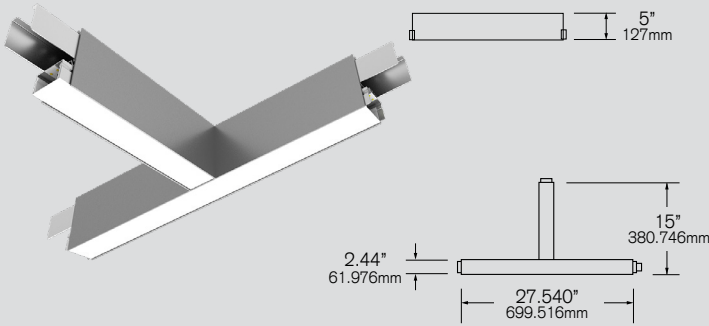

VECTOR™ 2 RECESSED ACCESSORIES

Recessed Hard Ceiling

Client: _____
Project Name: _____

Order #: _____
Type: _____ Qty: _____

Cross

Corner

Tee

Wall-to-Ceiling

Ordering Information

A STYLE

V2RX	Cross
V2RC	Corner
V2RT	Tee
V2RWC	Wall-to-Ceiling

B OUTPUT

L	7.5W/ft
M	10W/ft
H	15W/ft

C CCT

27	2700K
30	3000K
35	3500K
40	4000K
5W	5 Channel Color Tuning ¹

D VOLTAGE