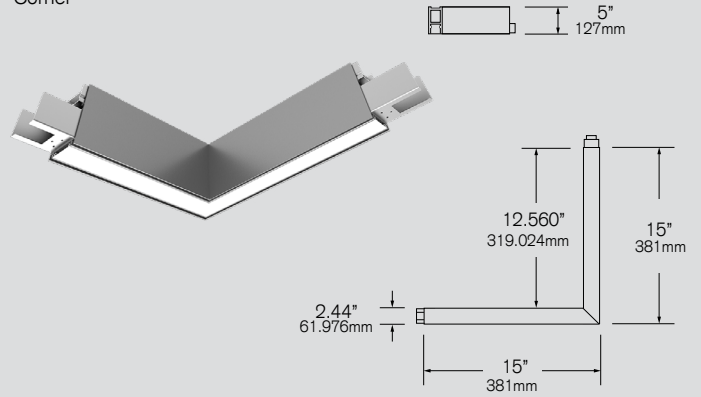

VECTOR™ 2 RECESSED ACCESSORIES

Recessed Hard Ceiling

Client: _____
Project Name: _____

Order #: _____
Type: _____ Qty: _____

Cross

Corner

Tee

Wall-to-Ceiling

Ordering Information

A STYLE

V2RX	Cross
V2RC	Corner
V2RT	Tee
V2RWC	Wall-to-Ceiling

B OUTPUT

L	7.5W/ft
M	10W/ft
H	15W/ft

C CCT

27	2700K
30	3000K
35	3500K
40	4000K
5W	5 Channel Color Tuning ¹

D VOLTAGE