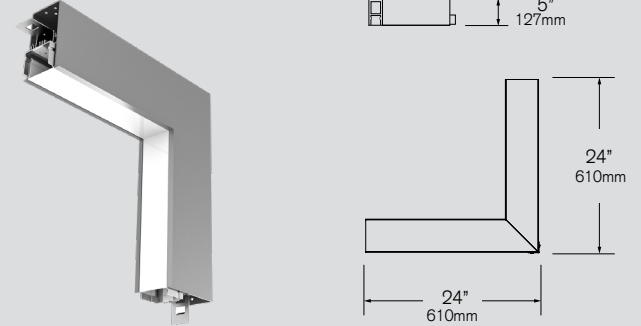

VECTOR™ 2 RECESSED ACCESSORIES

Recessed Hard Ceiling

Client: _____
Project Name: _____

Order #: _____
Type: _____ Qty: _____

Cross

Corner

Tee

Wall-to-Ceiling

Ordering Information

A STYLE

V2RX	Cross
V2RC	Corner
V2RT	Tee
V2RWC	Wall-to-Ceiling

B OUTPUT

L	7.5W/ft
M	10W/ft
H	15W/ft

C CCT

27	2700K
30	3000K
35	3500K
40	4000K
5W	5 Channel Color Tuning ¹

D VOLTAGE