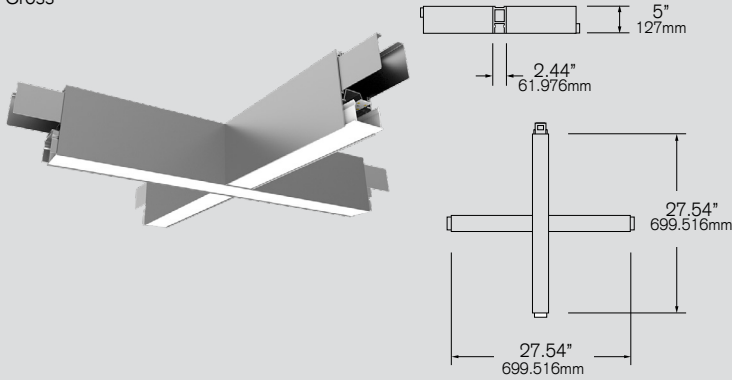

VECTOR™ 2 RECESSED ACCESSORIES

Recessed Hard Ceiling

Client: _____
Project Name: _____

Order #: _____
Type: _____ Qty: _____

Cross

Corner

Tee

Wall-to-Ceiling

Ordering Information

A STYLE

V2RX	Cross
V2RC	Corner
V2RT	Tee
V2RWC	Wall-to-Ceiling

B OUTPUT

L	7.5W/ft
M	10W/ft
H	15W/ft

C CCT

27	2700K
30	3000K
35	3500K
40	4000K
5W	5 Channel Color Tuning ¹

D VOLTAGE