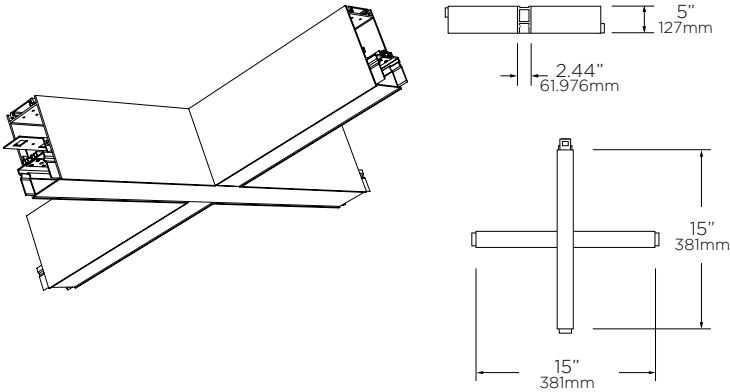

DECO® | LIGHTING

VECTOR 2 Recessed Accessories

Recessed Hard Ceiling

Job Information

Client:	
Project:	
Order #:	
Type:	
Quantity:	

Cross