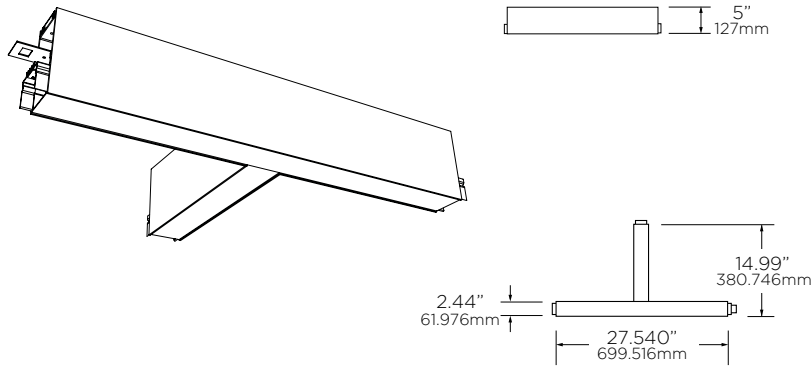

### Ordering Information

Example: (V2RX-D-H-27-U-W)

Style	Distribution	Output DOWN	CCT	Voltage	Finish
V2RX	Cross	L 7.5 W/ft	27 2700K	U 120/277V	W Matte White
V2RC	Corner	M 10 W/ft	30 3000K		CU Custom
V2RT	Tee	H 15 W/ft	35 3500K		
			40 4000K		
			5W 5 Channel Color Tuning		