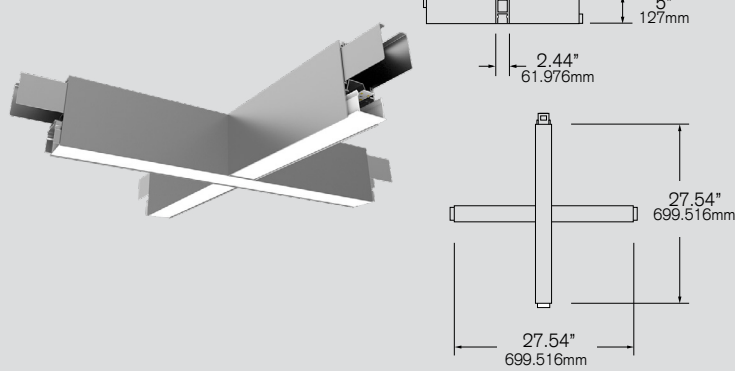

# VECTOR™ 2 SURFACE MOUNT ACCESSORIES

Ambient Linear LED

Client: \_\_\_\_\_ Order #: \_\_\_\_\_  
Project Name: \_\_\_\_\_ Type: \_\_\_\_\_ Qty: \_\_\_\_\_

Cross

Corner

Tee

### B OUTPUT

L	7.5W/ft
M	10W/ft
H	15W/ft