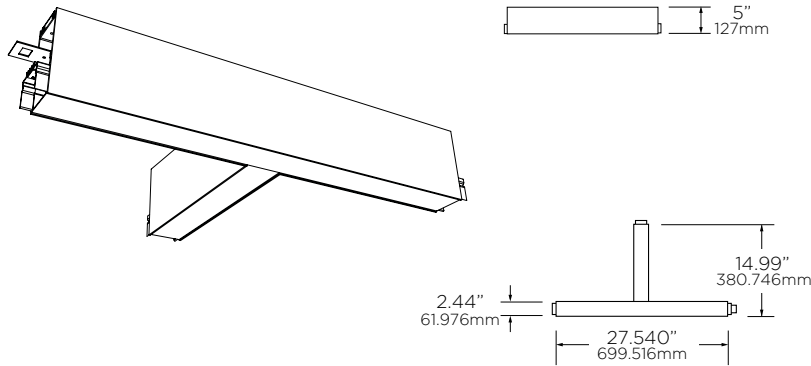

DECO® | LIGHTING

VECTOR 2 Surface Mount Ambient Linear LED

Job Information

Client:	
Project:	
Order #:	
Type:	
Quantity:	

Cross

Corner

Tee

Ordering Information

Example: (V2SX-D-H-30-U-14)

Style	Distribution	Output	CCT	Voltage	Finish						
V2SX	Cross	D	Direct	L	7.5 W/ft	27	2700K	U	120-277V	W	White
V2SC	Corner	M		M	10 W/ft	30	3000K			B	Black
V2ST	Tee	H		H	15 W/ft	35	3500K			##	Specialized Color ²
						40	4000K			C	Custom
						5W	5 Channel Color Tuning ¹				