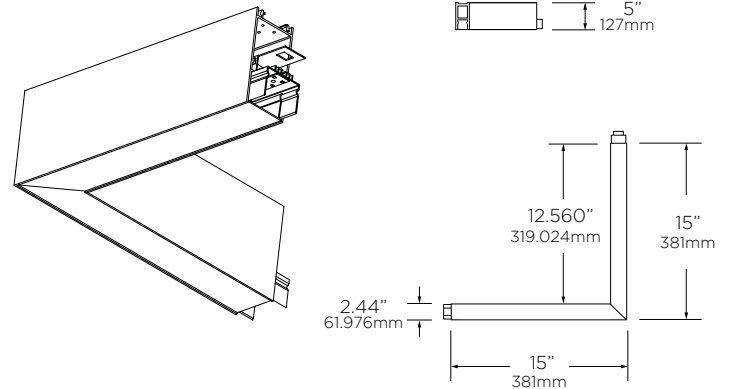

DECO® | LIGHTING

VECTOR 2 Surface Mount Ambient Linear LED

Job Information

Client:	
Project:	
Order #:	
Type:	
Quantity:	

Cross

Corner

Tee

Ordering Information

Example: (V2SX-D-H-30-U-14)

Style	Distribution	Output	CCT	Voltage	Finish						
V2SX	Cross	D	Direct	L	7.5 W/ft	27	2700K	U	120-277V	W	White
V2SC	Corner	M		M	10 W/ft	30	3000K			B	Black
V2ST	Tee	H		H	15 W/ft	35	3500K			##	Specialized Color ²
						40	4000K			C	Custom
						5W	5 Channel Color Tuning ¹				