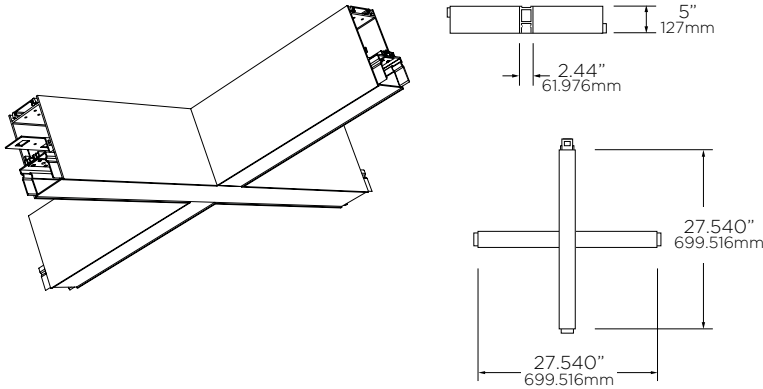

DECO® | LIGHTING

VECTOR 2 Surface Mount Ambient Linear LED

Job Information

Client:	
Project:	
Order #:	
Type:	
Quantity:	

Cross

Corner

Tee

Ordering Information

Example: (V2SX-D-H-30-U-14)

Style	Distribution	Output	CCT	Voltage	Finish						
V2SX	Cross	D	Direct	L	7.5 W/ft	27	2700K	U	120-277V	W	White
V2SC	Corner	M		M	10 W/ft	30	3000K			B	Black
V2ST	Tee	H		H	15 W/ft	35	3500K			##	Specialized Color ²
						40	4000K			C	Custom
						5W	5 Channel Color Tuning ¹				