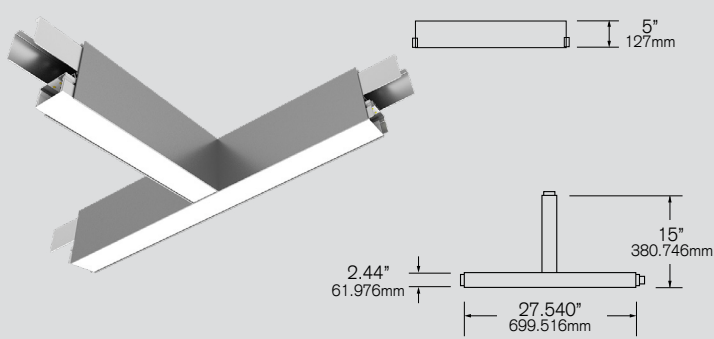

Tee

Ordering Information

A STYLE

V2SX	Cross
V2SC	Corner
V2ST	Tee

B OUTPUT

L	7.5W/ft
M	10W/ft
H	15W/ft

C CCT

27	2700K
30	3000K
35	3500K
40	4000K
5W	5 Channel Color Tuning¹

D VOLTAGE

U	120-277V

E FINISH

W	Textured White
S	Textured Silver
B	Textured Black
##	Specialized Colors²
C	Textured Custom Colors

¹ 5 Channel Color Tuning only available at High Output setting

² See following page for Ordering Codes on 24 Specialized Finishes. Example "07"