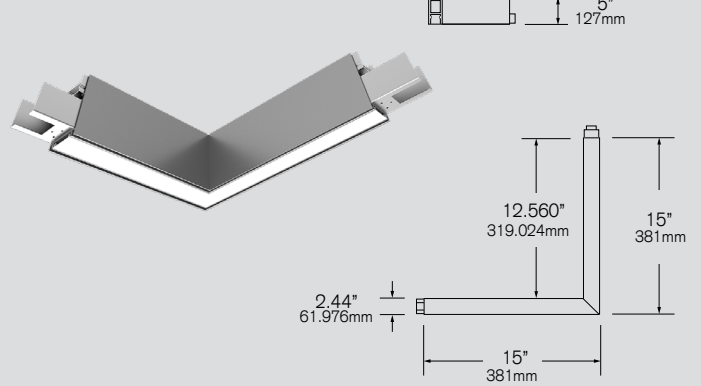

VECTOR™ 2 SURFACE MOUNT ACCESSORIES

Ambient Linear LED

Client: _____ Order #: _____
Project Name: _____ Type: _____ Qty: _____

Corner

Ordering Information

A STYLE

V2SX	Cross
V2SC	Corner
V2ST	Tee

B OUTPUT

L	7.5W/ft
M	10W/ft
H	15W/ft

C CCT

27	2700K
30	3000K
35	3500K
40	4000K
5W	5 Channel Color Tuning¹

D VOLTAGE

U	120-277V

E FINISH

W	Textured White
S	Textured Silver
B	Textured Black
##	Specialized Colors²
C	Textured Custom Colors

¹ 5 Channel Color Tuning only available at High Output setting

² See following page for Ordering Codes on 24 Specialized Finishes. Example "07"