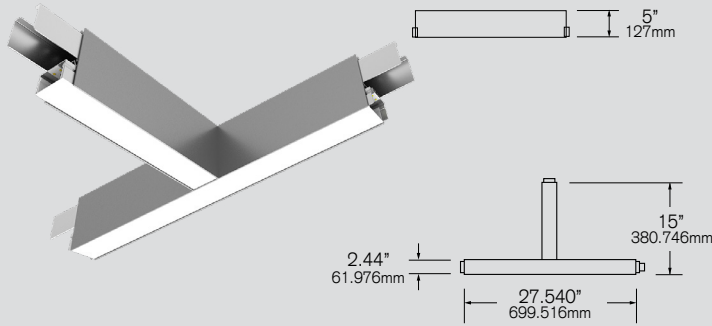

VECTOR 2 WALL MOUNT ACCESSORIES

Ambient Linear LED

Client: _____
Project Name: _____

Order #: _____
Type: _____ Qty: _____

Corner

Tee

Ordering Information

A STYLE

V2WC	Corner
V2WT	Tee

B DISTRIBUTION

I	Direct/Indirect
D	Direct

C OUTPUT DOWN

L	7.5W/ft
M	10W/ft
H	15W/ft

D OUTPUT UP*

L	7.5W/ft
M	10W/ft
H	15W/ft

E CCT DOWN