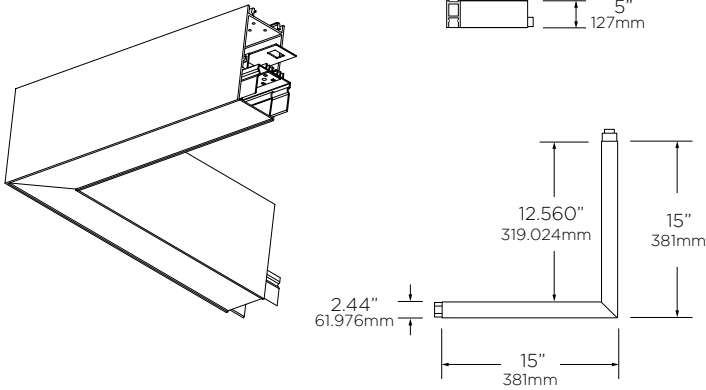

DECO® | LIGHTING

VECTOR 2 Wall Mount Ambient Linear LED

Job Information

Client:	
Project:	
Order #:	
Type:	
Quantity:	

Corner