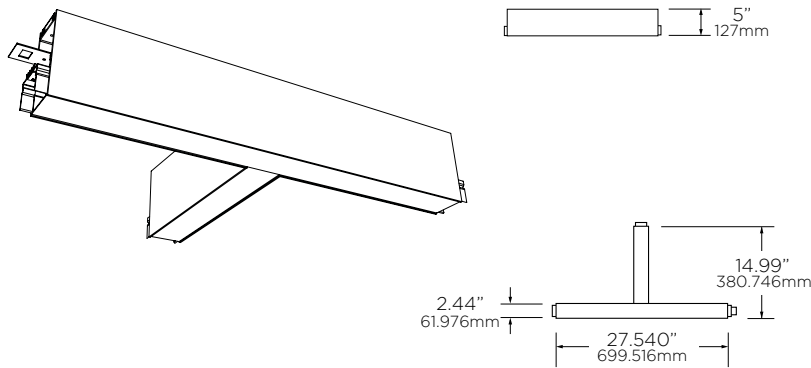

## Ordering Information

Example: (V2WT-I-H-H-40-5W-U-05)

Style	Distribution	Output DOWN	Output UP	CCT DOWN	CCT UP	Voltage	Finish
V2WC Corner	I Direct/Indirect	L 7.5 W/ft	L 7.5 W/ft	27 2700K	27 2700K	U 120-277V	W White
V2WT Tee	D Direct	M 10 W/ft	M 10 W/ft	30 3000K	30 3000K		
		H 15 W/ft	H 15 W/ft	35 3500K	35 3500K		# Specialized Color <sup>2</sup>
			Blank No Indirect	40 4000K	40 4000K		C Custom
				5W 5 Channel Color Tuning <sup>1</sup>	5W 5 Channel Color Tuning <sup>1</sup>		