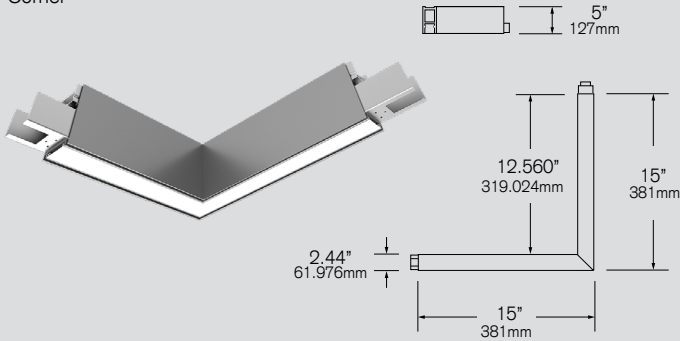

VECTOR 2 WALL MOUNT ACCESSORIES

Ambient Linear LED

Client: _____
Project Name: _____

Order #: _____
Type: _____ Qty: _____

Corner