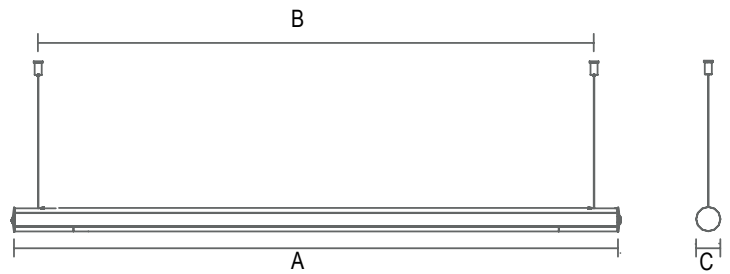

DECO® | LIGHTING

EVIAT-LED

Evian Tube LED Series

Job Information

Type:	
Catalog #:	
Project:	
Comments:	
Prepared by:	

Size	A	B	C
4FT	47.375"	43.8125"	2.36"
8FT	94.5"	90.9375"	2.36"

Description

The Evian Tube suspended direct LED luminaire series combines high efficacy LED performance with a modern, simplistic design for a unique, minimalist lighting solution. The continuous run 2-port adapter allows for a flexible lighting system in architecturally constrained spaces. The versatile Evian Tube LED series is best suited for open offices, private offices, conference rooms, reception areas, educational facilities and architecturally constrained spaces.

Ordering Information

Example: (EVIAT-LED-16-90-40-UNV-C36-EB)

Series	Size	Wattage/ Lumen	Color Temp.	Voltage	Mounting	Options
Evian Tube LED Series	4 4'	35 35W/3319 ¹	30 3000K	UNV 120-277V	Cxx Mounting Cable (xx= inches, ceiling to top of fixture)	DM 0-10V Dimming
		45 45W/4267 ¹	35 3500K			
	8 8'	60 60W/5575 ¹	40 4000K			
		90 90W/8534 ¹	50 5000K			
##	Continuous Run (Specify length desired, in feet)					