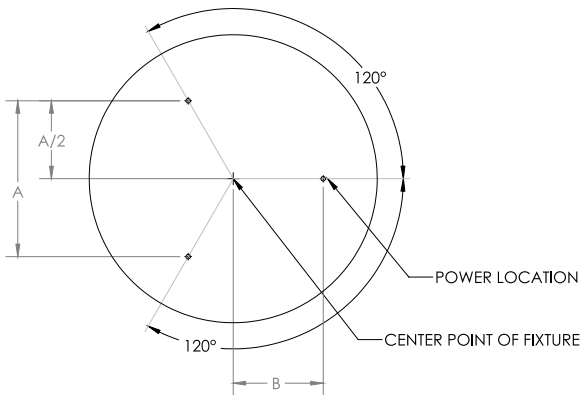

MOUNTING POINT LOCATIONS- ROND 3', 4', AND 5'

MOUNTING POINT LOCATION- SINGLE POINT OPTION FOR ALL SIZES

	14"	2'	3'	4'	5'
Ø	10-1/4"	18-3/4"	22"	32-1/2"	44-1/2"
A	8-7/8"	16-7/32"	15-17/32"	23"	31-15/32"
B	5-1/8"	9-3/8"	7-49/64"	11-1/2"	15-47/64"