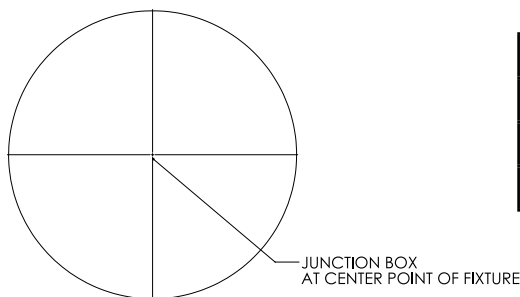

****Note: Luminaire must be installed before ceiling!****

*Deco Digital assumes no responsibility for claims arising out of improper or careless handling or installation of this product.

MOUNTING POINT LOCATIONS- 14" AND 2' ROND

MOUNTING POINT LOCATIONS- ROND 3', 4', AND 5'

MOUNTING POINT LOCATION- SINGLE POINT OPTION FOR ALL SIZES

	14"	2'	3'	4'	5'
Ø	10-1/4"	18-3/4"	22"	32-1/2"	44-1/2"
A	8-7/8"	16-7/32"	15-17/32"	23"	31-15/32"
B	5-1/8"	9-3/8"	7-49/64"	11-1/2"	15-47/64"