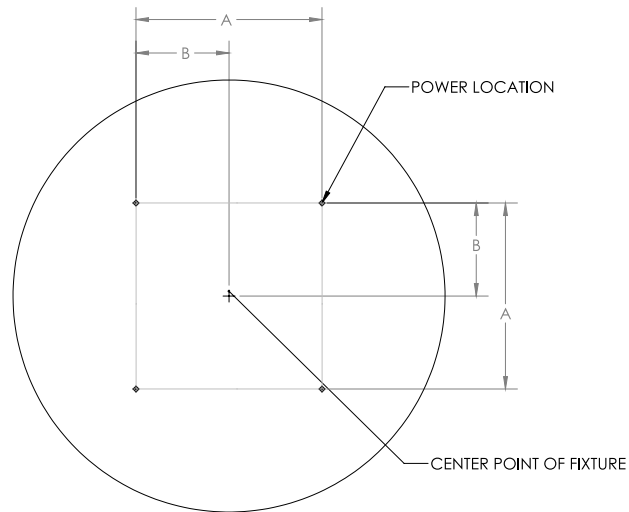

****Note: Luminaire must be installed before ceiling!****

*Deco Digital assumes no responsibility for claims arising out of improper or careless handling or installation of this product.

MOUNTING POINT LOCATIONS- 14" AND 2' ROND

MOUNTING POINT LOCATIONS- ROND 3', 4', AND 5'

MOUNTING POINT LOCATION- SINGLE POINT OPTION FOR ALL SIZES

	14"	2'	3'	4'	5'
Ø	10-1/4"	18-3/4"	22"	32-1/2"	44-1/2"
A	8-7/8"	16-7/32"	15-17/32"	23"	31-15/32"
B	5-1/8"	9-3/8"	7-49/64"	11-1/2"	15-47/64"