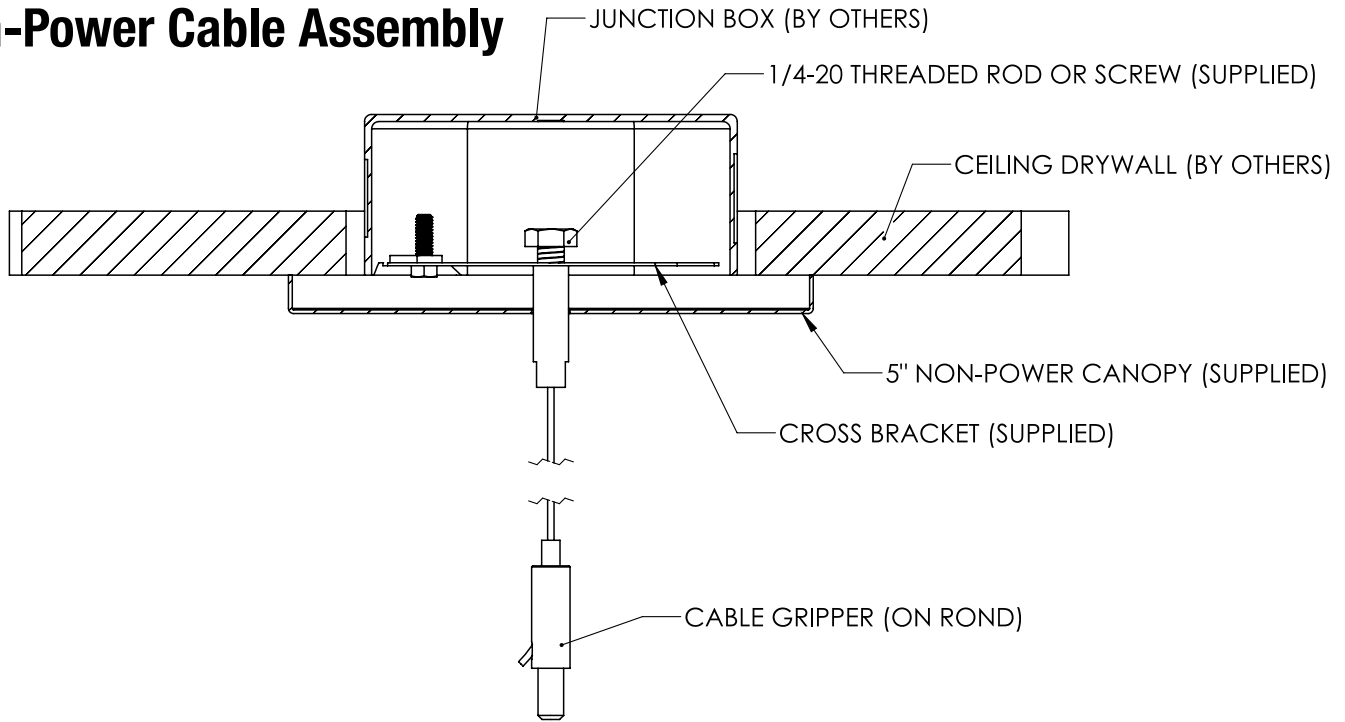

Non-Power Cable Assembly